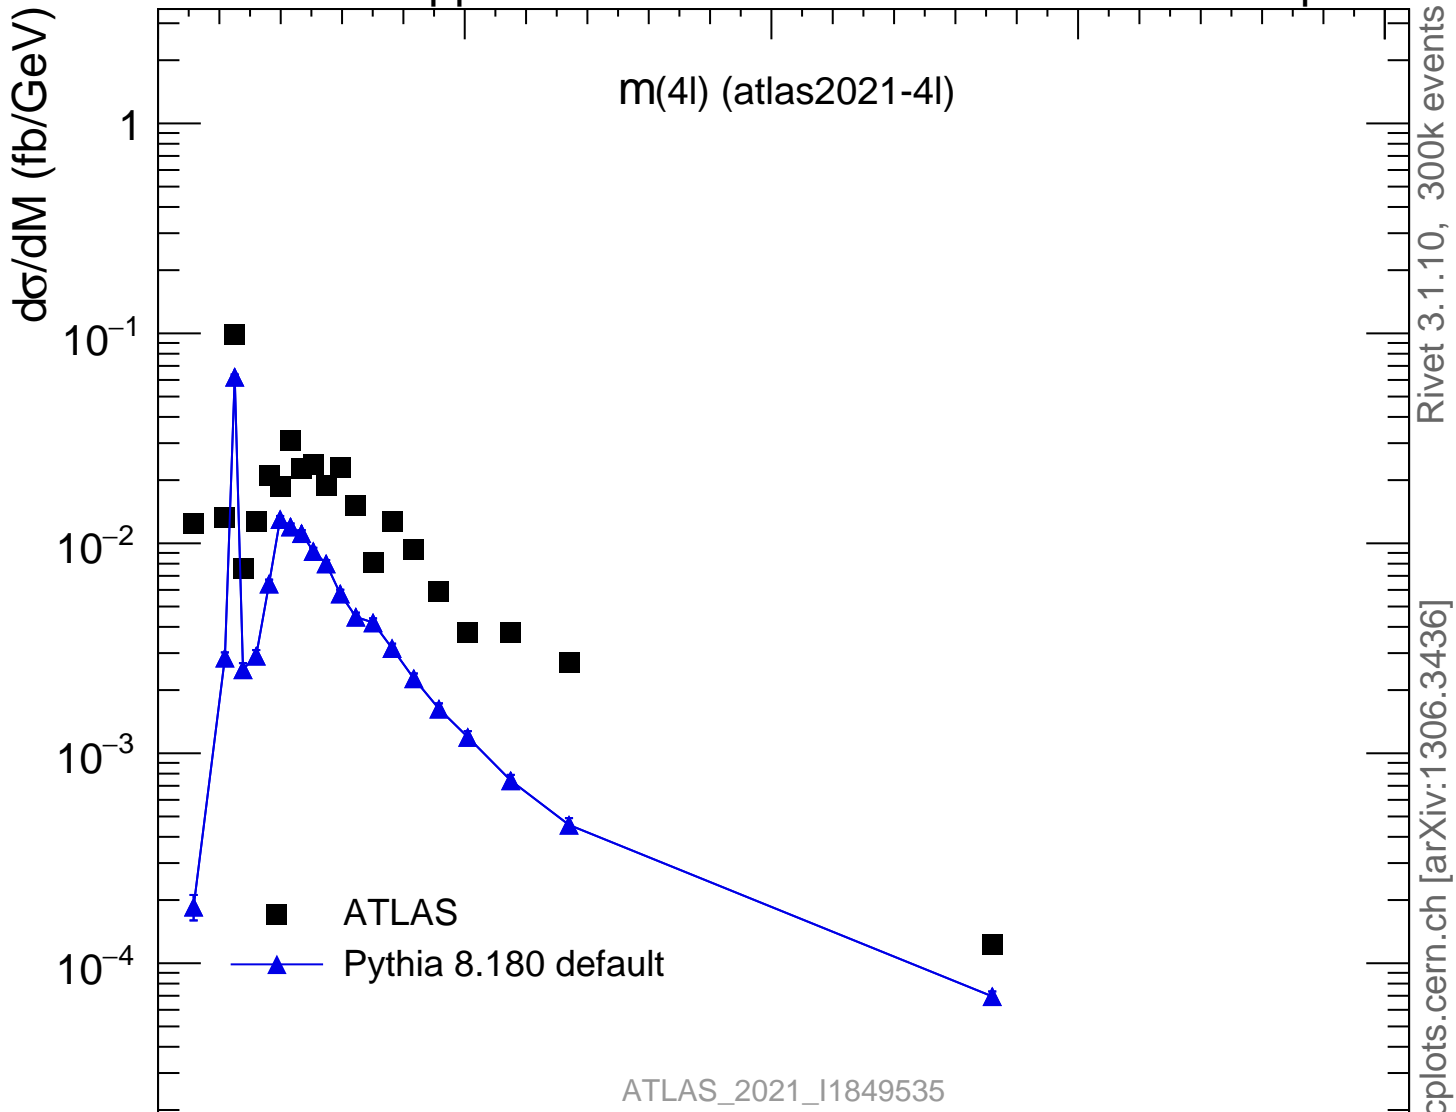

13000 GeV pp

4-lepton

Rivet 3.1.10, 300k events
mcplots.cern.ch [arXiv:1306.3436]