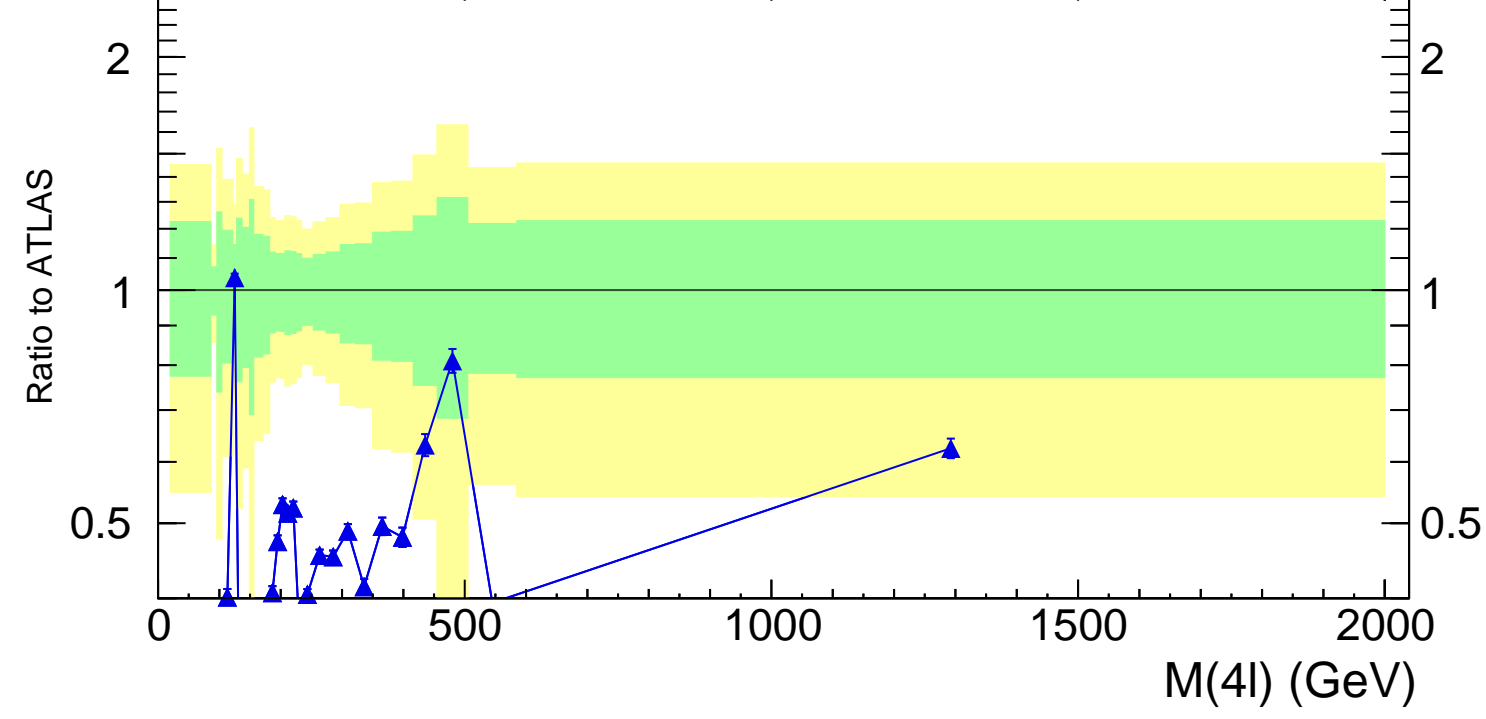

13000 GeV pp

4-lepton

Rivet 3.1.10, 500k events  
mcplots.cern.ch [arXiv:1306.3436]