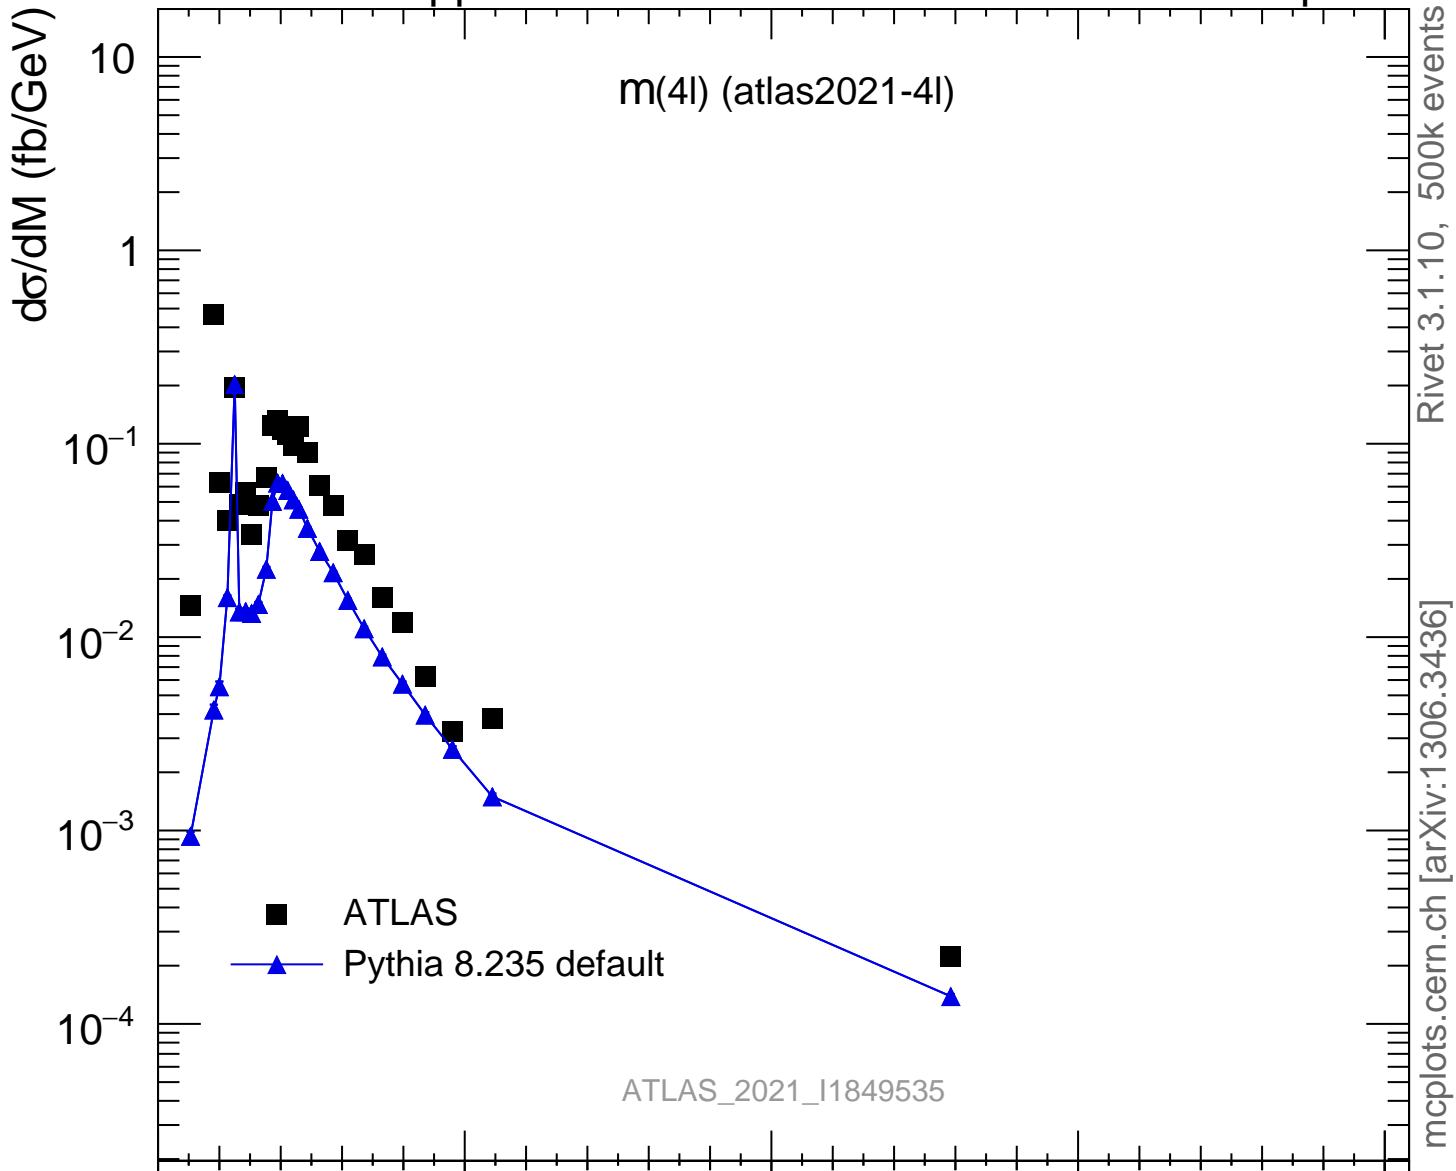

13000 GeV pp

4-lepton

Rivet 3.1.10, 500k events  
mcplots.cern.ch [arXiv:1306.3436]