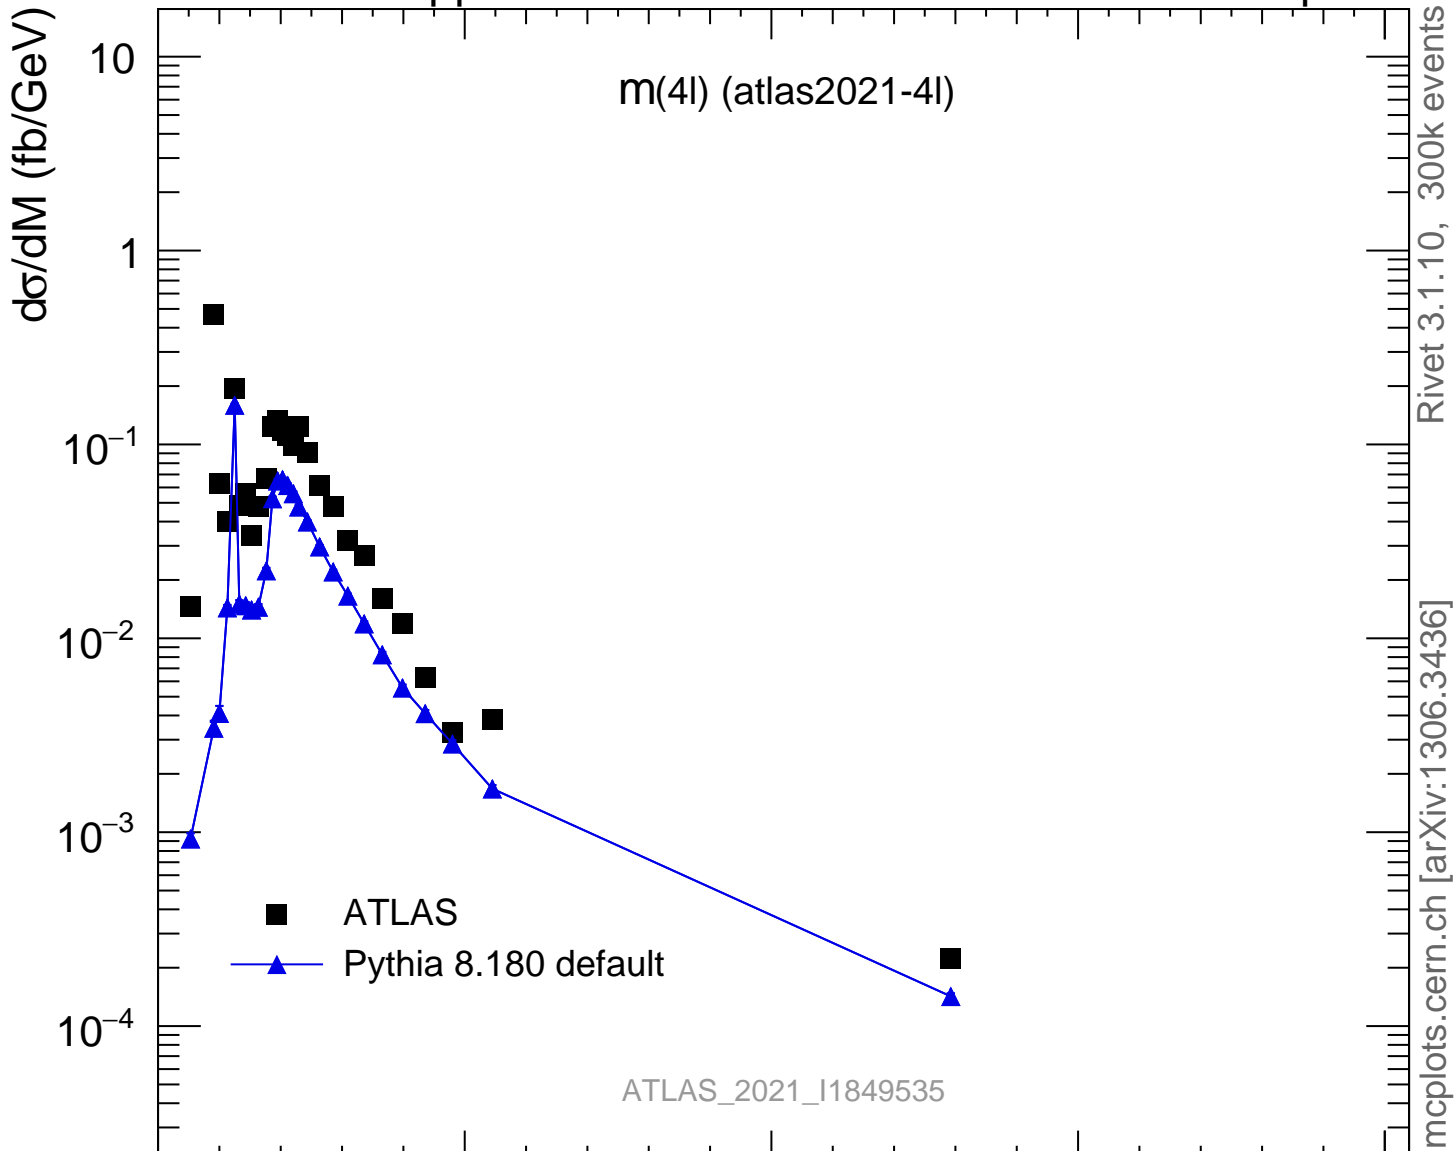

13000 GeV pp

4-lepton

Rivet 3.1.10, 300k events
mcplots.cern.ch [arXiv:1306.3436]