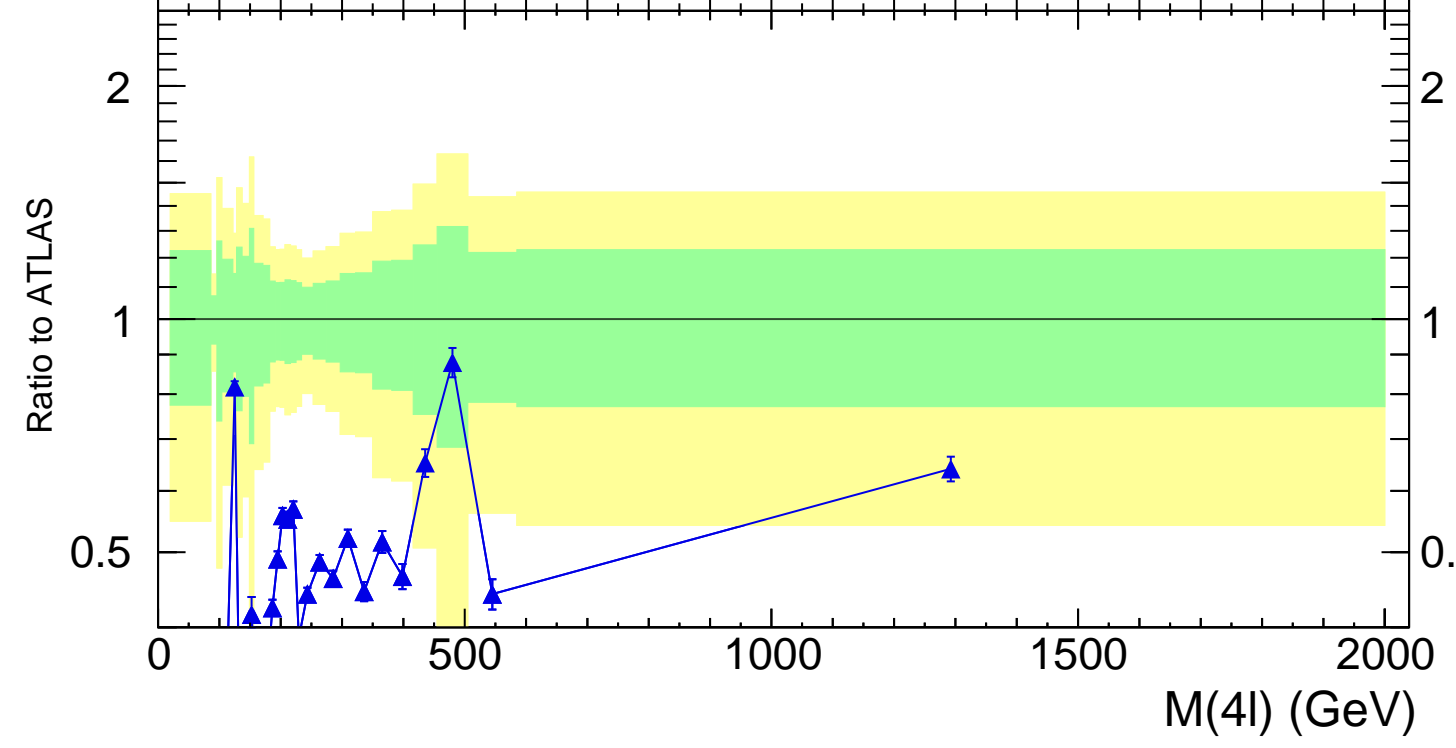

13000 GeV pp

4-lepton

Rivet 3.1.10, 300k events
mcplots.cern.ch [arXiv:1306.3436]