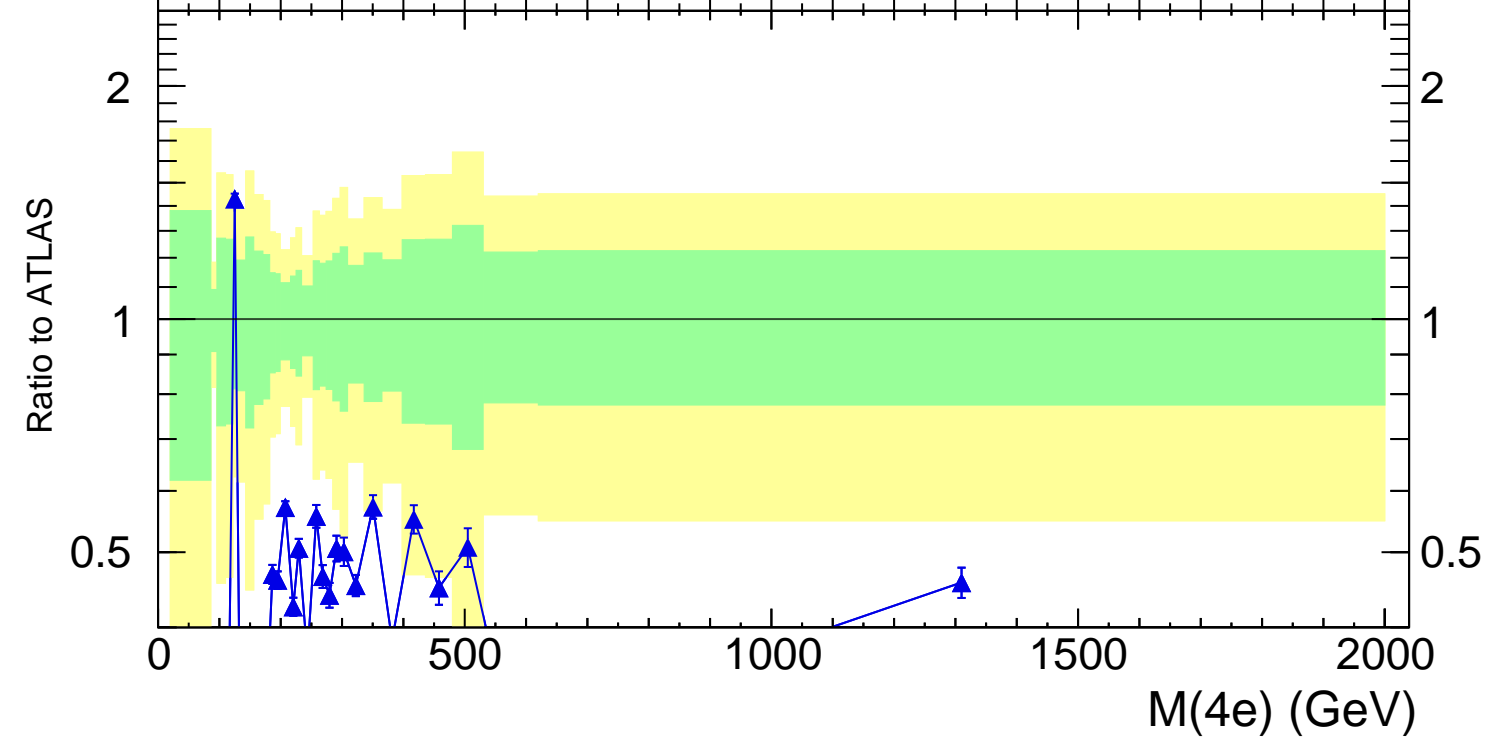

13000 GeV pp

4-lepton

Rivet 3.1.10, 300k events
mcplots.cern.ch [arXiv:1306.3436]