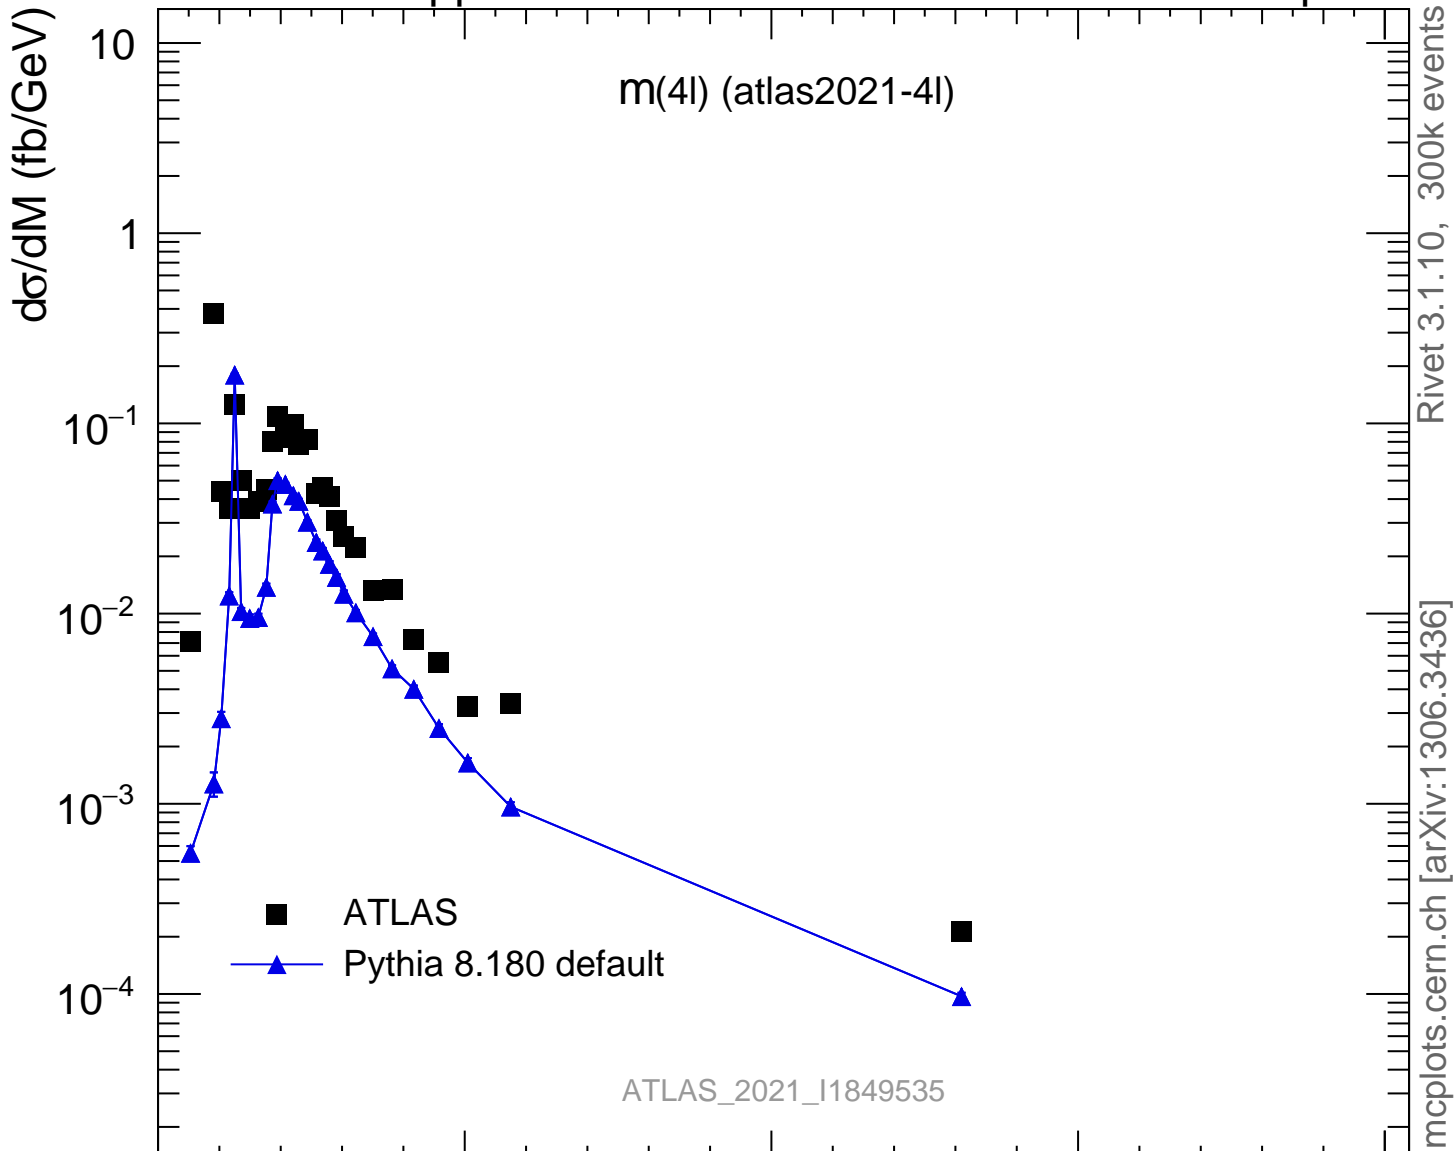

13000 GeV pp

4-lepton

Rivet 3.1.10, 300k events
mcplots.cern.ch [arXiv:1306.3436]