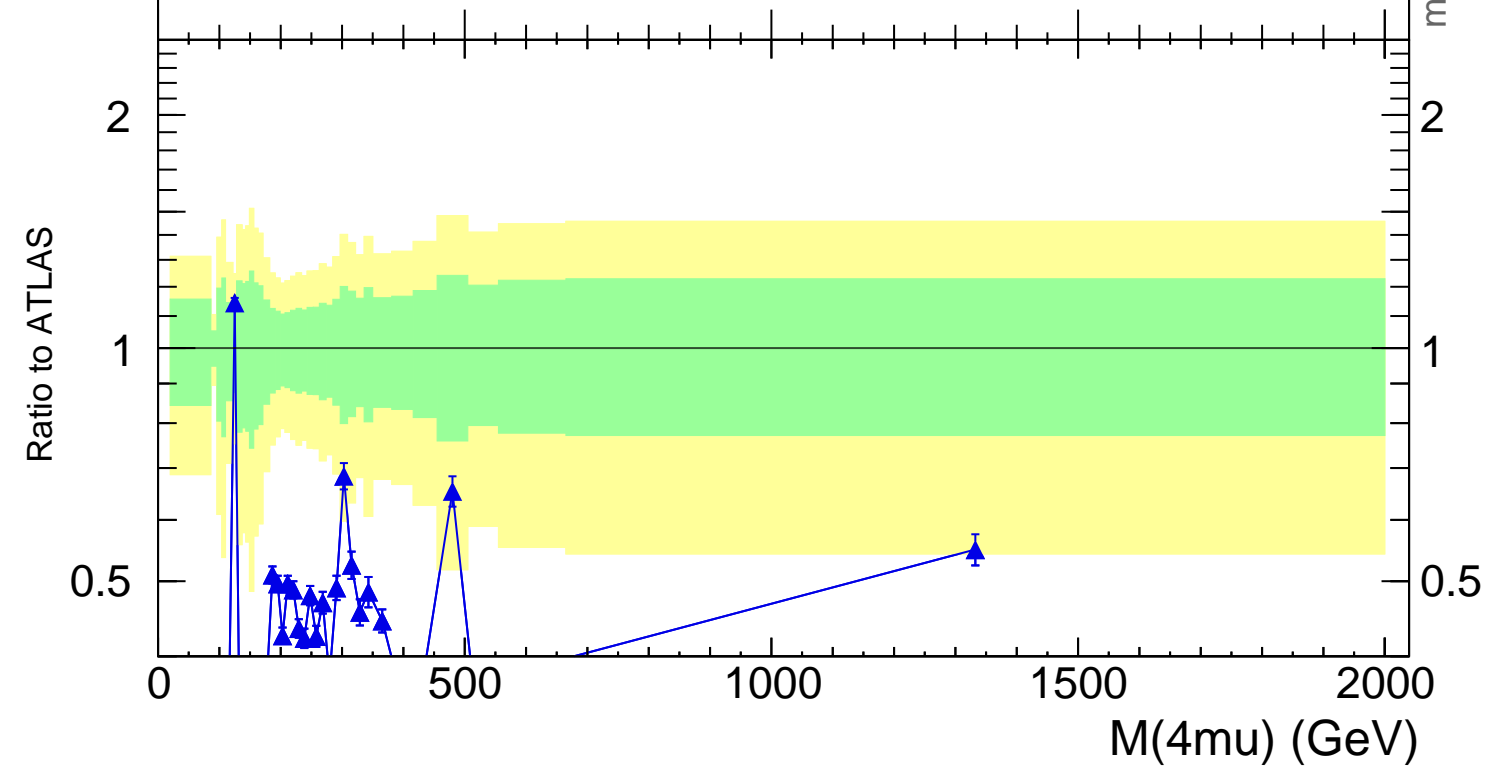

13000 GeV pp

4-lepton

Rivet 3.1.10, 300k events  
mcplots.cern.ch [arXiv:1306.3436]