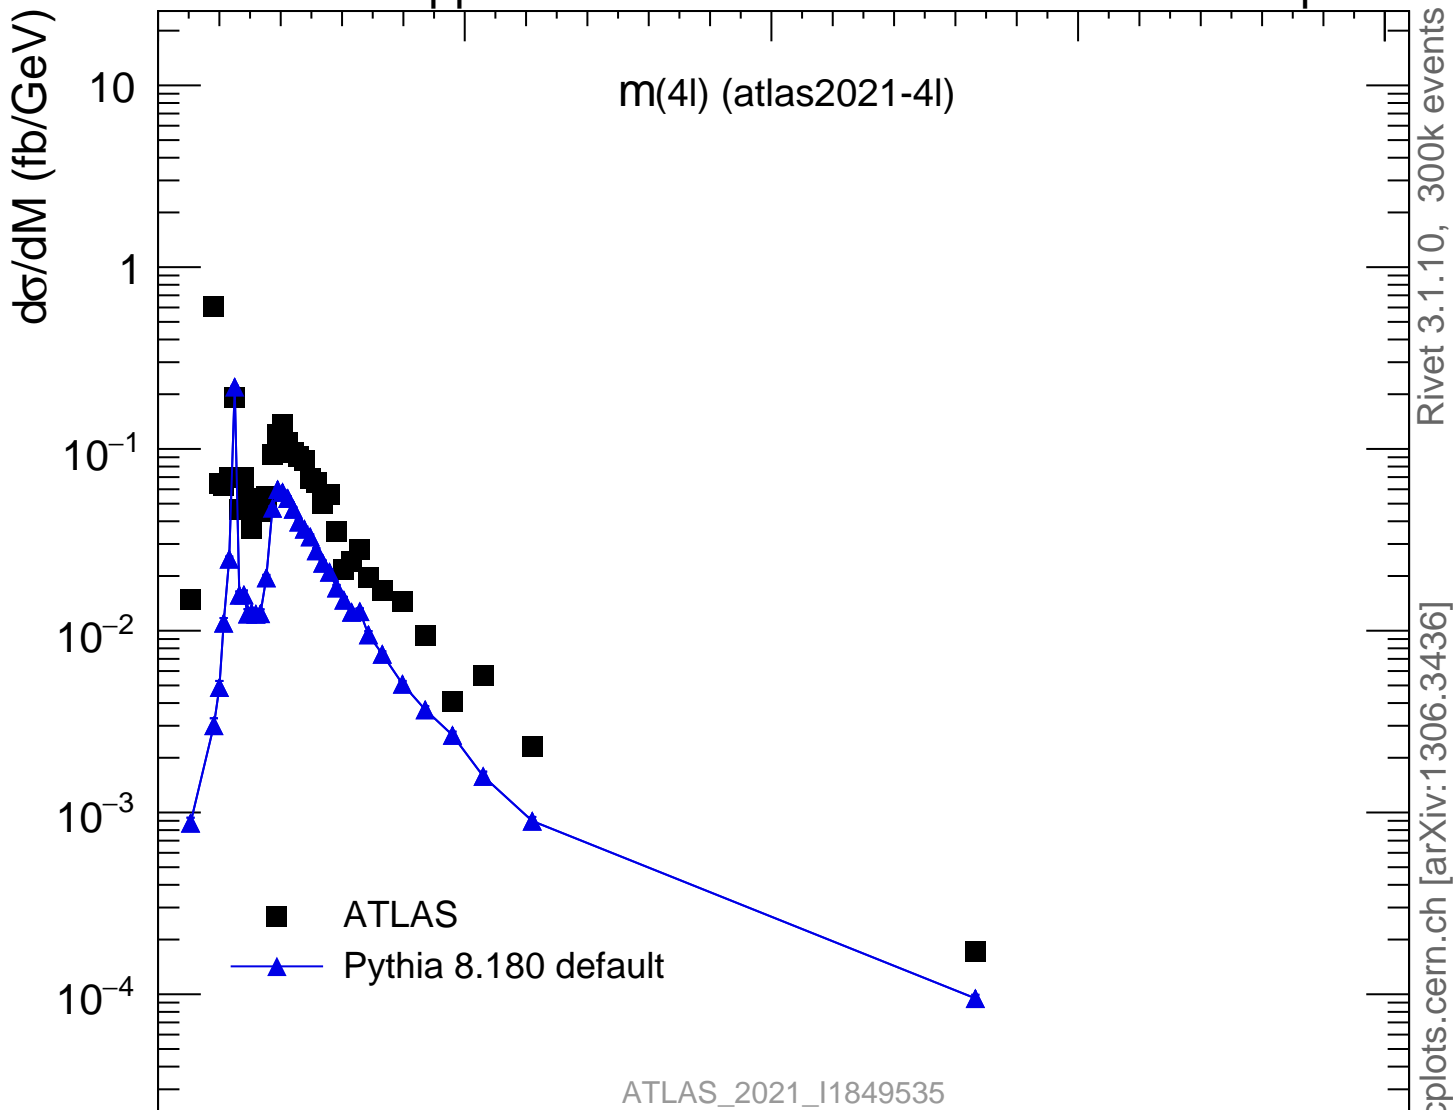

13000 GeV pp

4-lepton

Rivet 3.1.10, 300k events  
mcplots.cern.ch [arXiv:1306.3436]