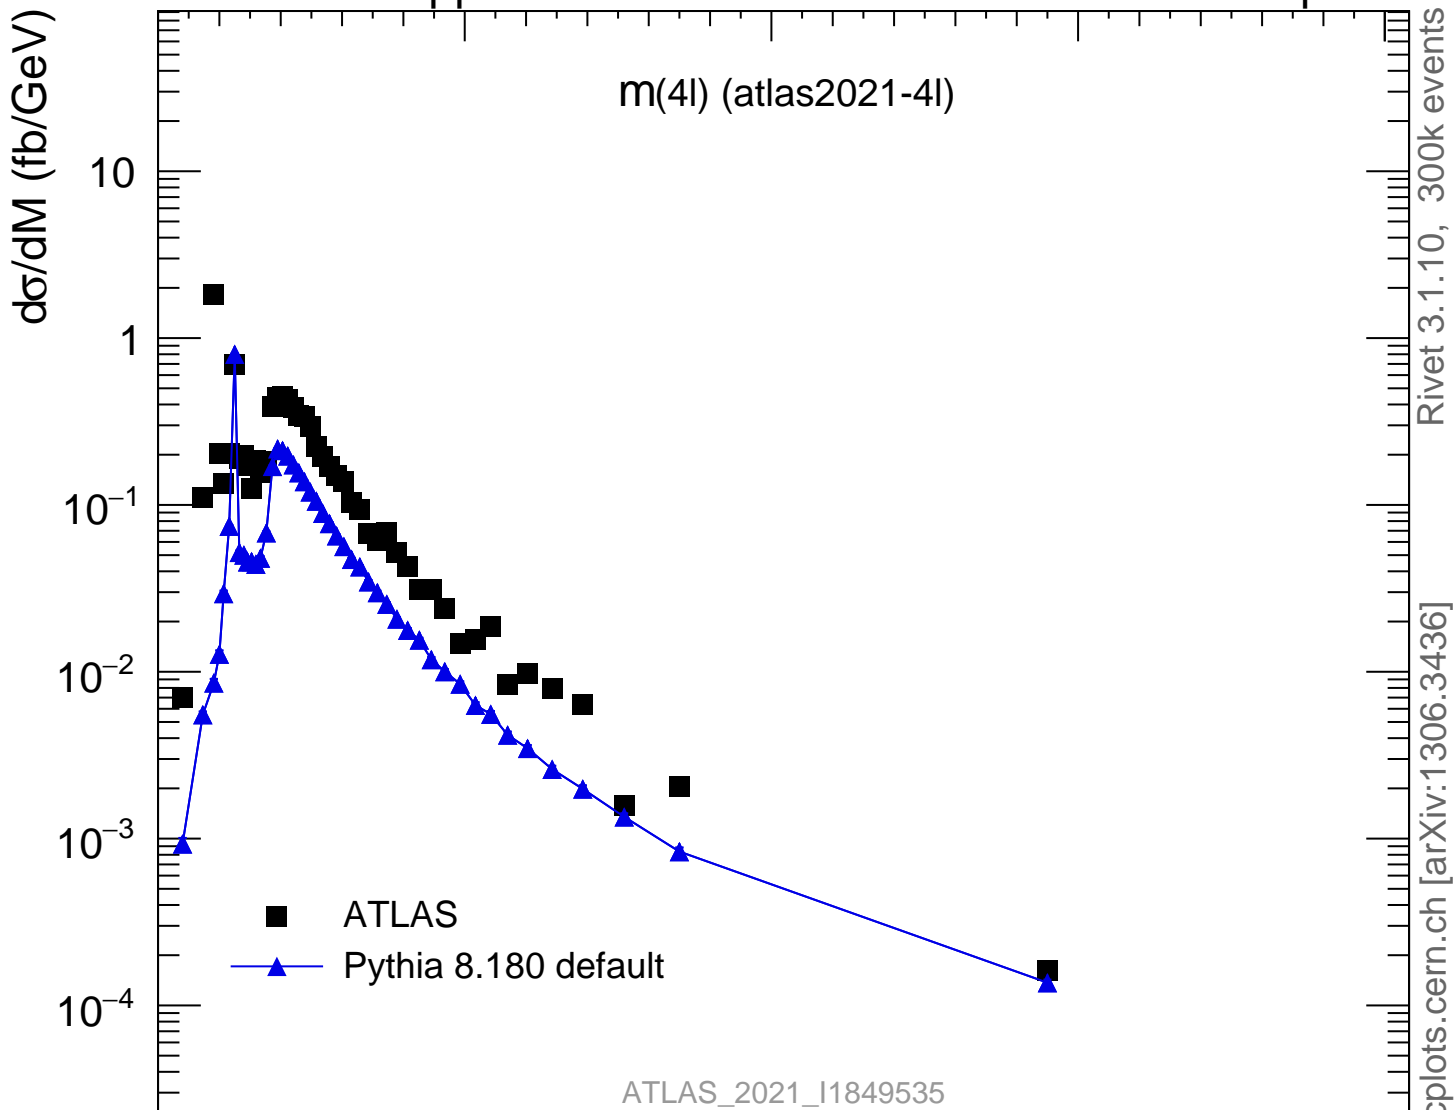

13000 GeV pp

4-lepton

Rivet 3.1.10, 300k events

mcplots.cern.ch [arXiv:1306.3436]