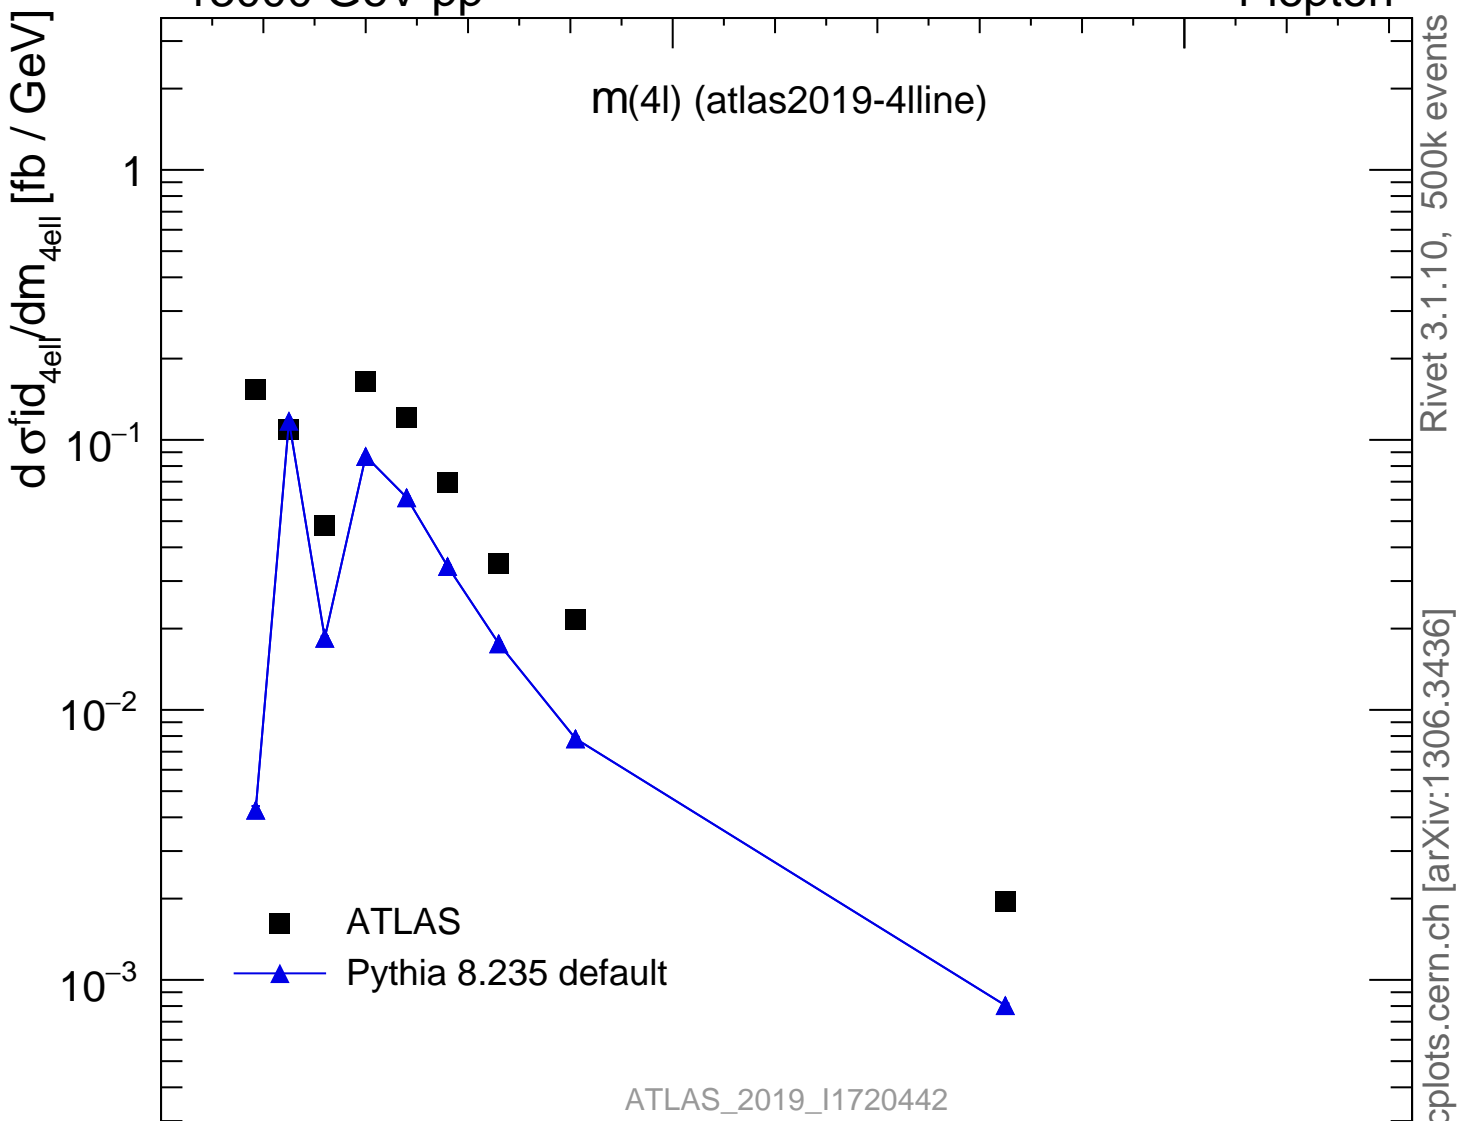

13000 GeV pp

4-lepton

$m(4l)$  (atlas2019-4lline)

Rivet 3.1.10, 500k events  
mcplots.cern.ch [arXiv:1306.3436]