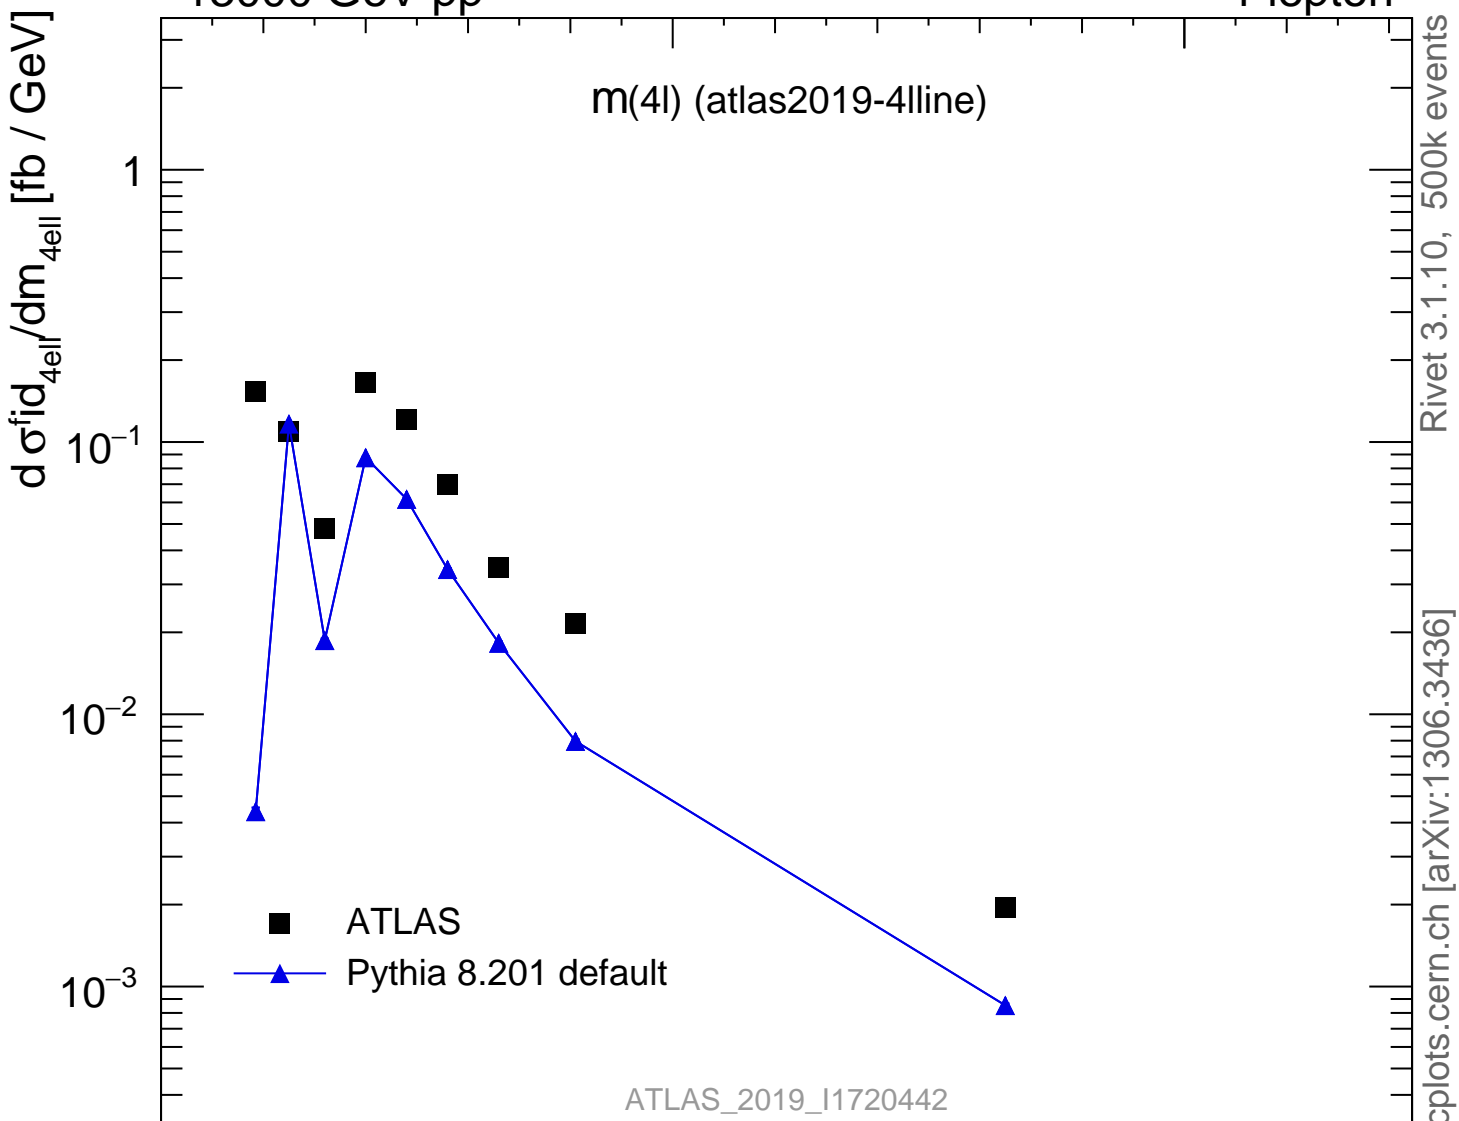

13000 GeV pp

4-lepton

$m(4l)$ (atlas2019-4lline)

Rivet 3.1.10, 500k events
mcplots.cern.ch [arXiv:1306.3436]