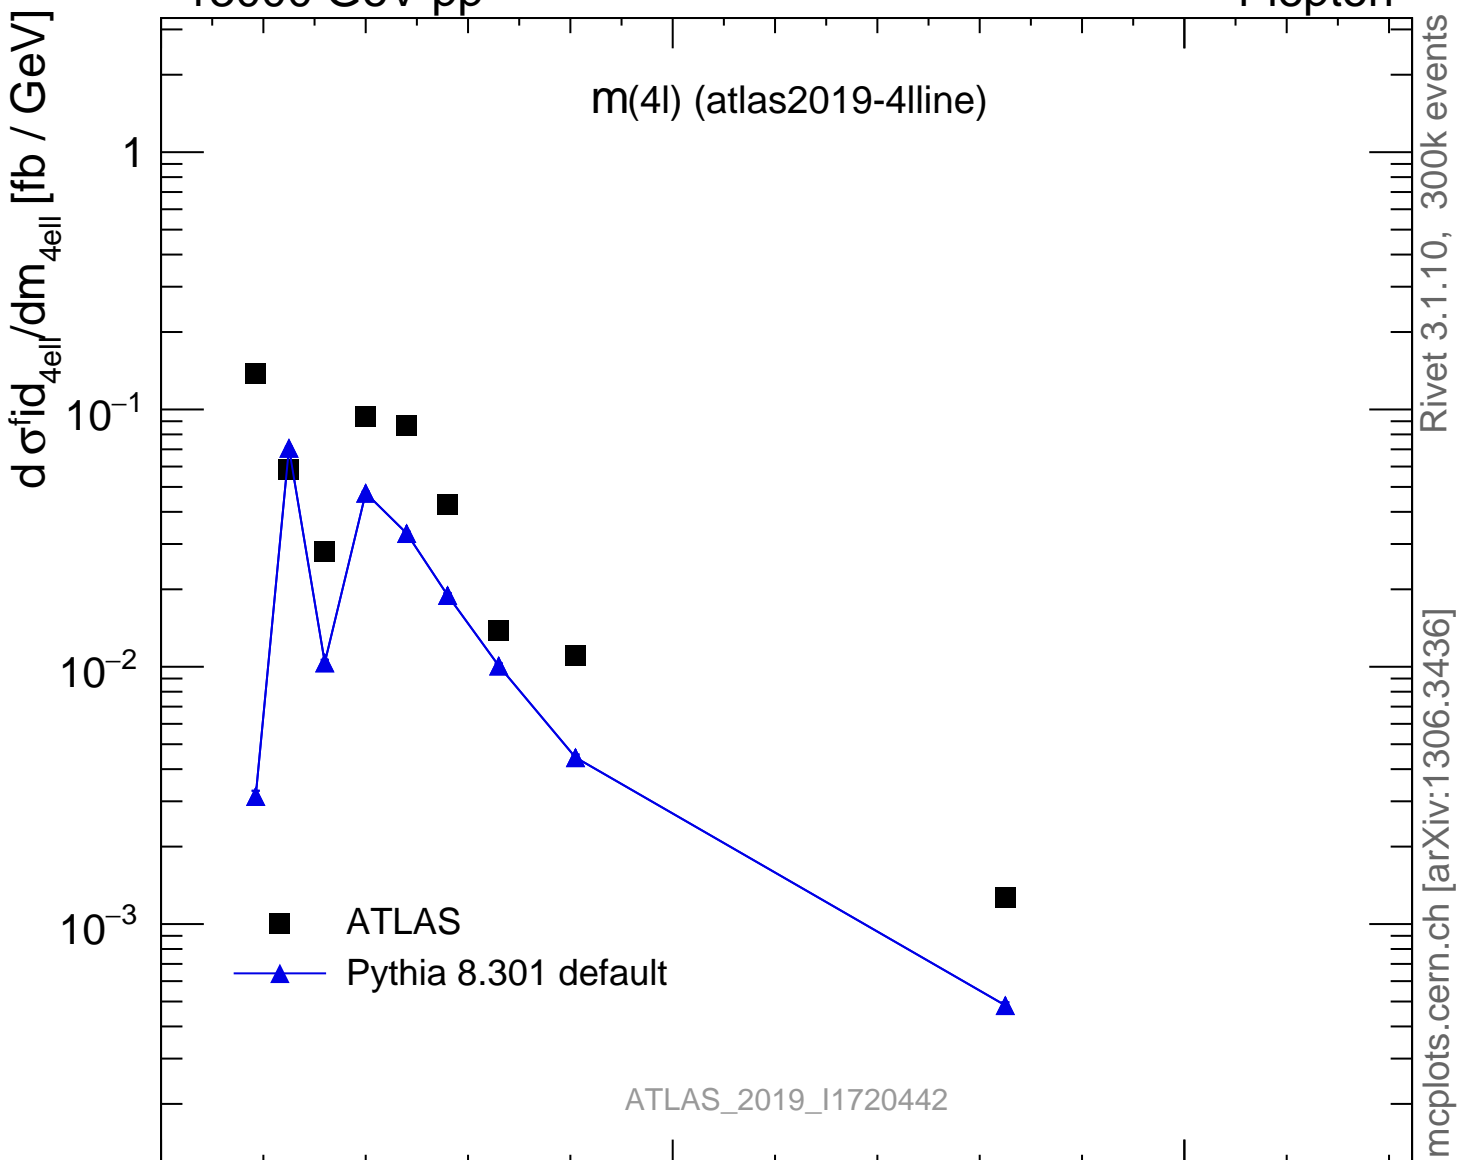

13000 GeV pp

4-lepton

$m(4l)$ (atlas2019-4lline)

Rivet 3.1.10, 300k events
mcplots.cern.ch [arXiv:1306.3436]