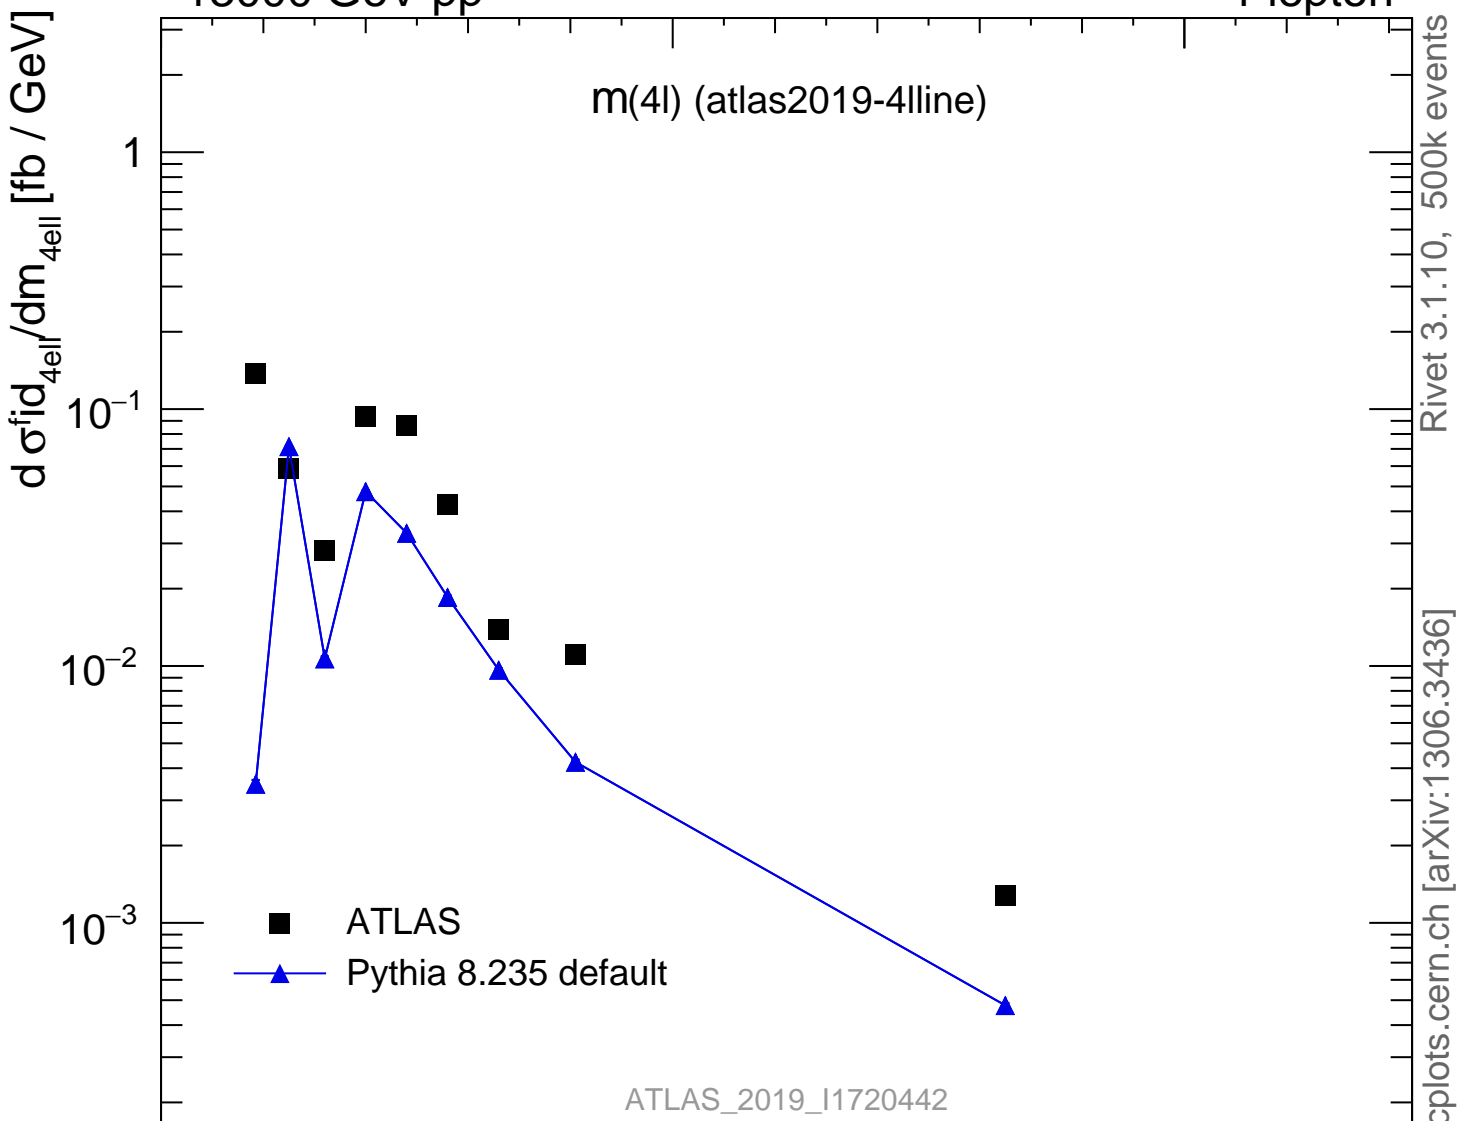

13000 GeV pp

4-lepton

$m(4l)$ (atlas2019-4lline)

Rivet 3.1.10, 500k events
mcplots.cern.ch [arXiv:1306.3436]