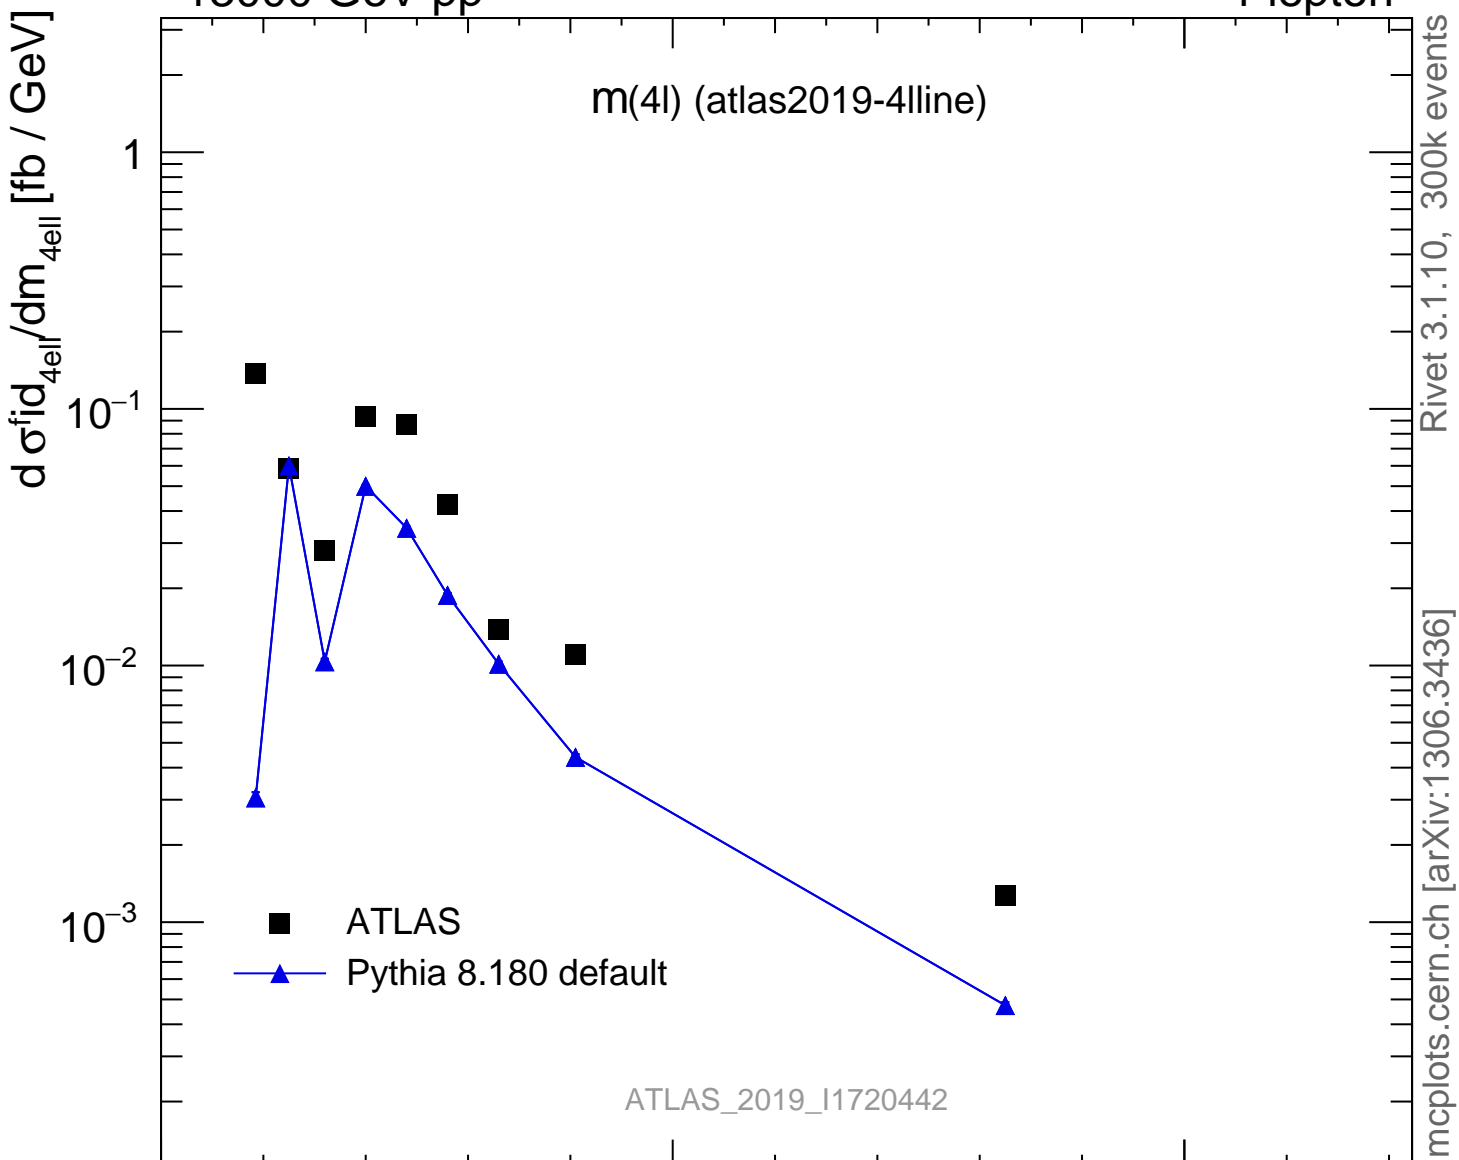

13000 GeV pp

4-lepton

$m(4l)$ (atlas2019-4lline)

Rivet 3.1.10, 300k events
mcplots.cern.ch [arXiv:1306.3436]