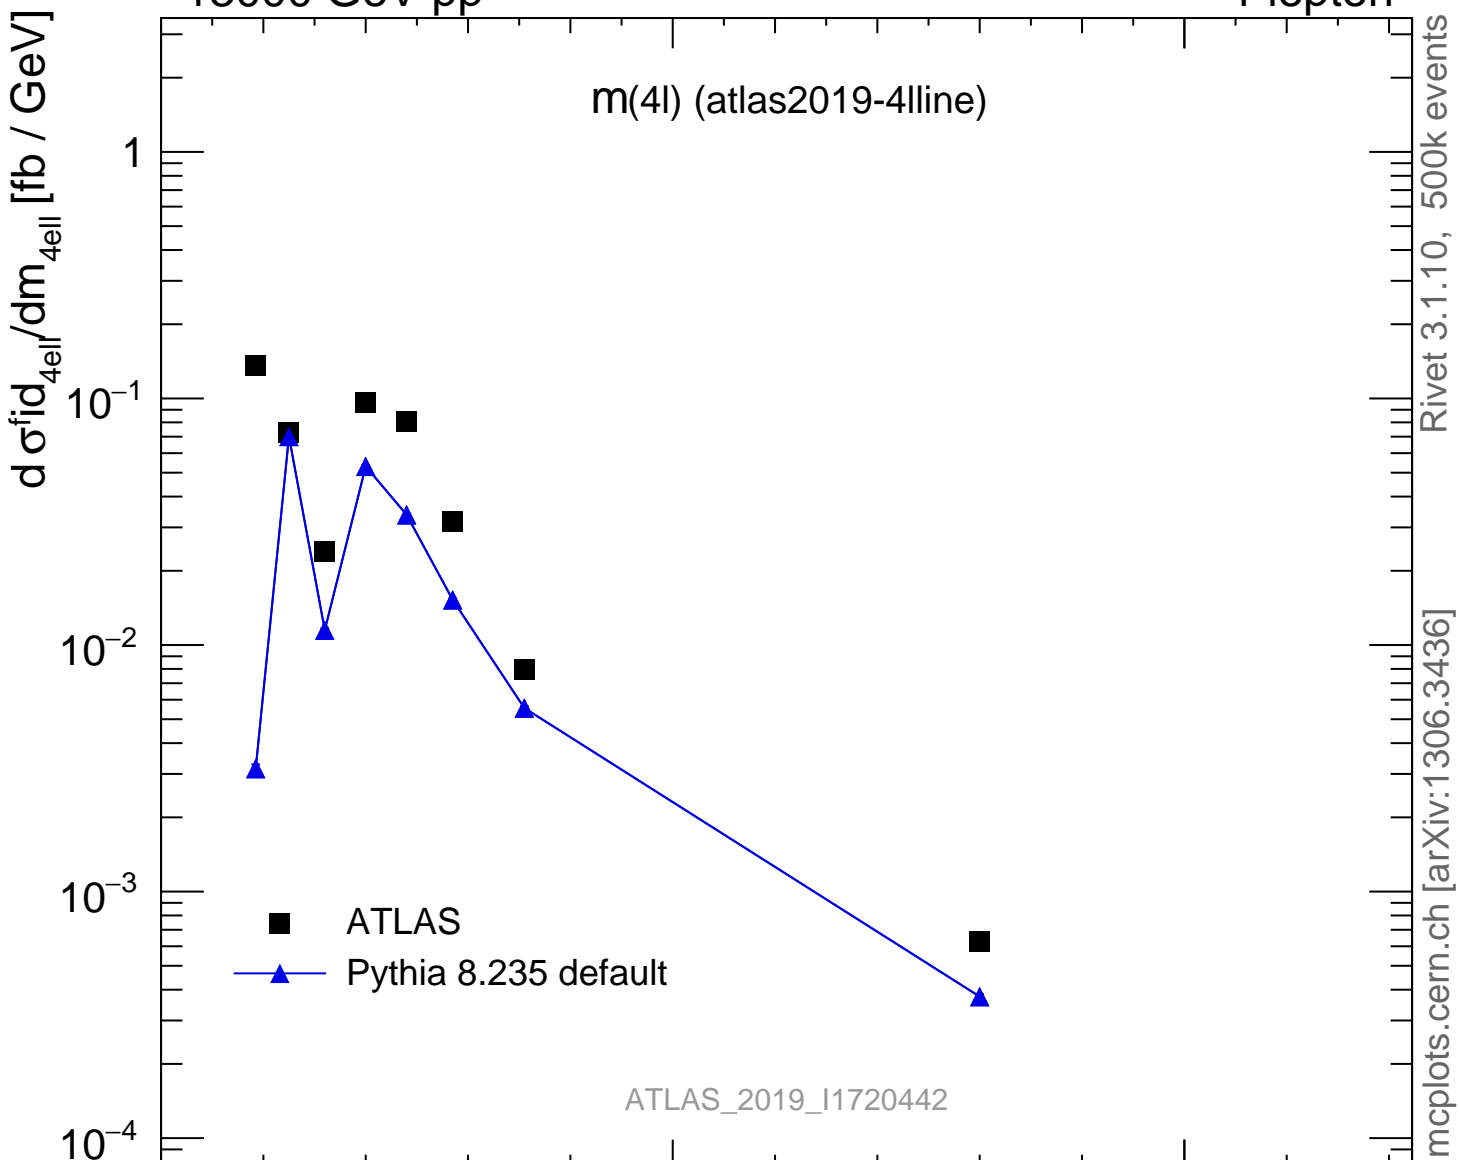

13000 GeV pp

4-lepton

$m(4l)$  (atlas2019-4lline)

Rivet 3.1.10, 500k events  
mcplots.cern.ch [arXiv:1306.3436]