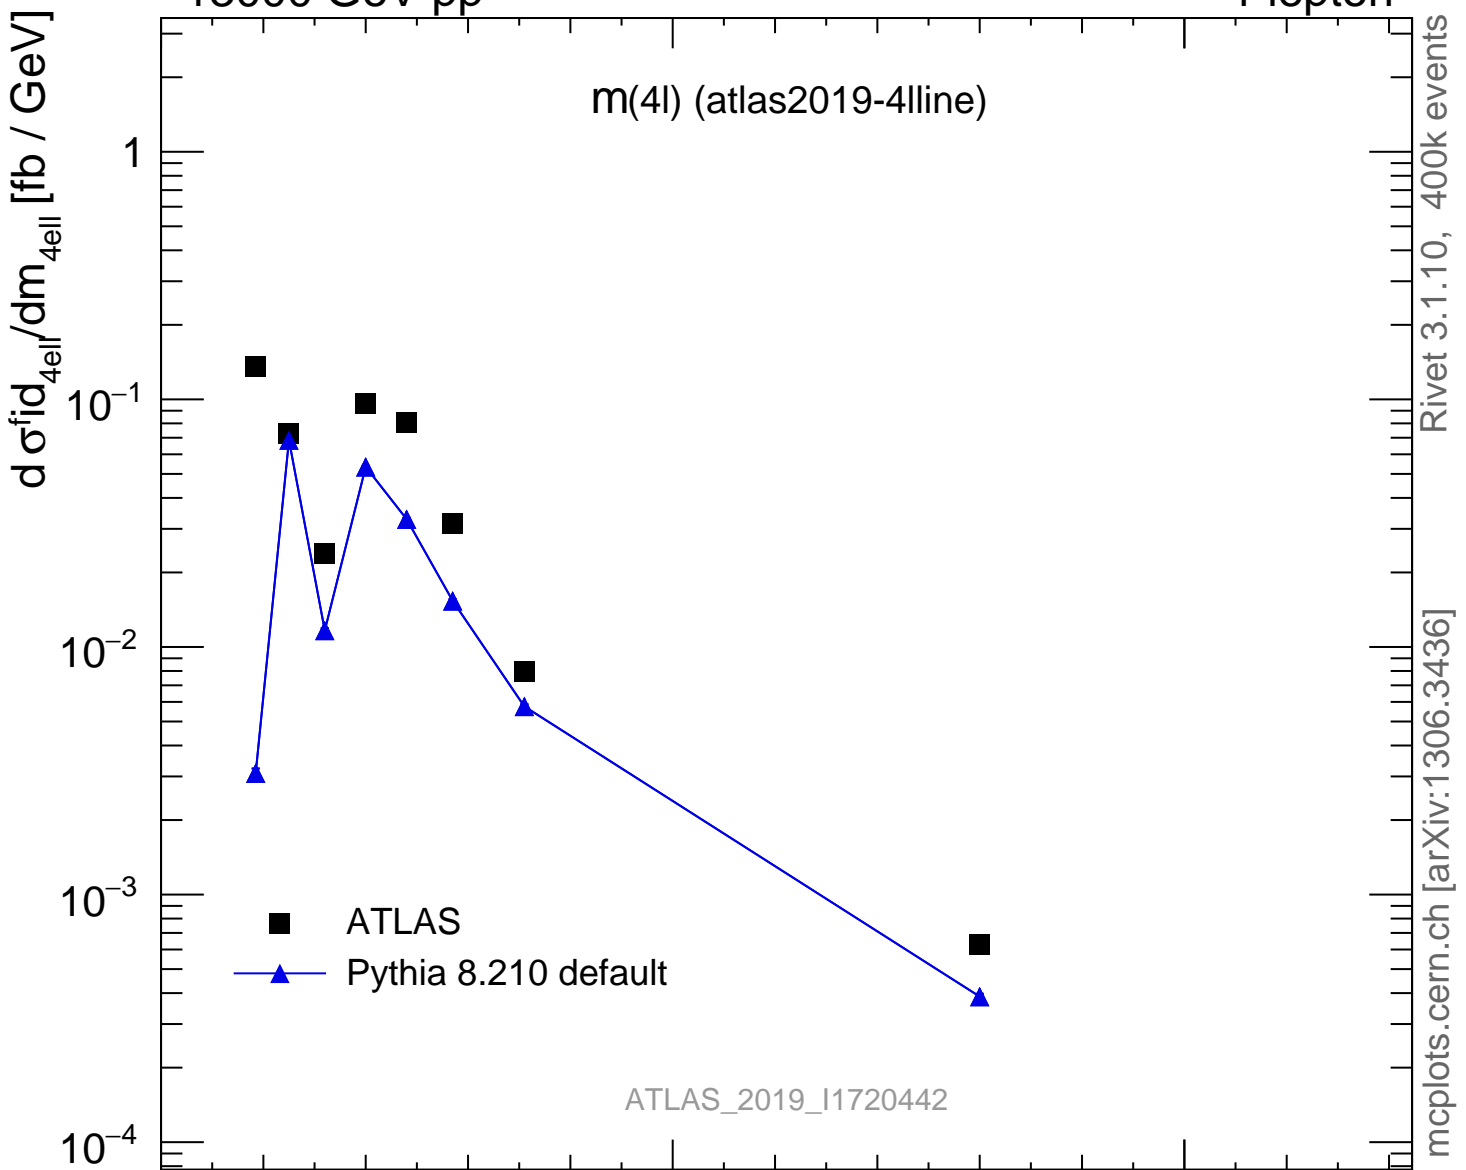

13000 GeV pp

4-lepton

$m(4l)$  (atlas2019-4lline)

Rivet 3.1.10, 400k events  
mcplots.cern.ch [arXiv:1306.3436]