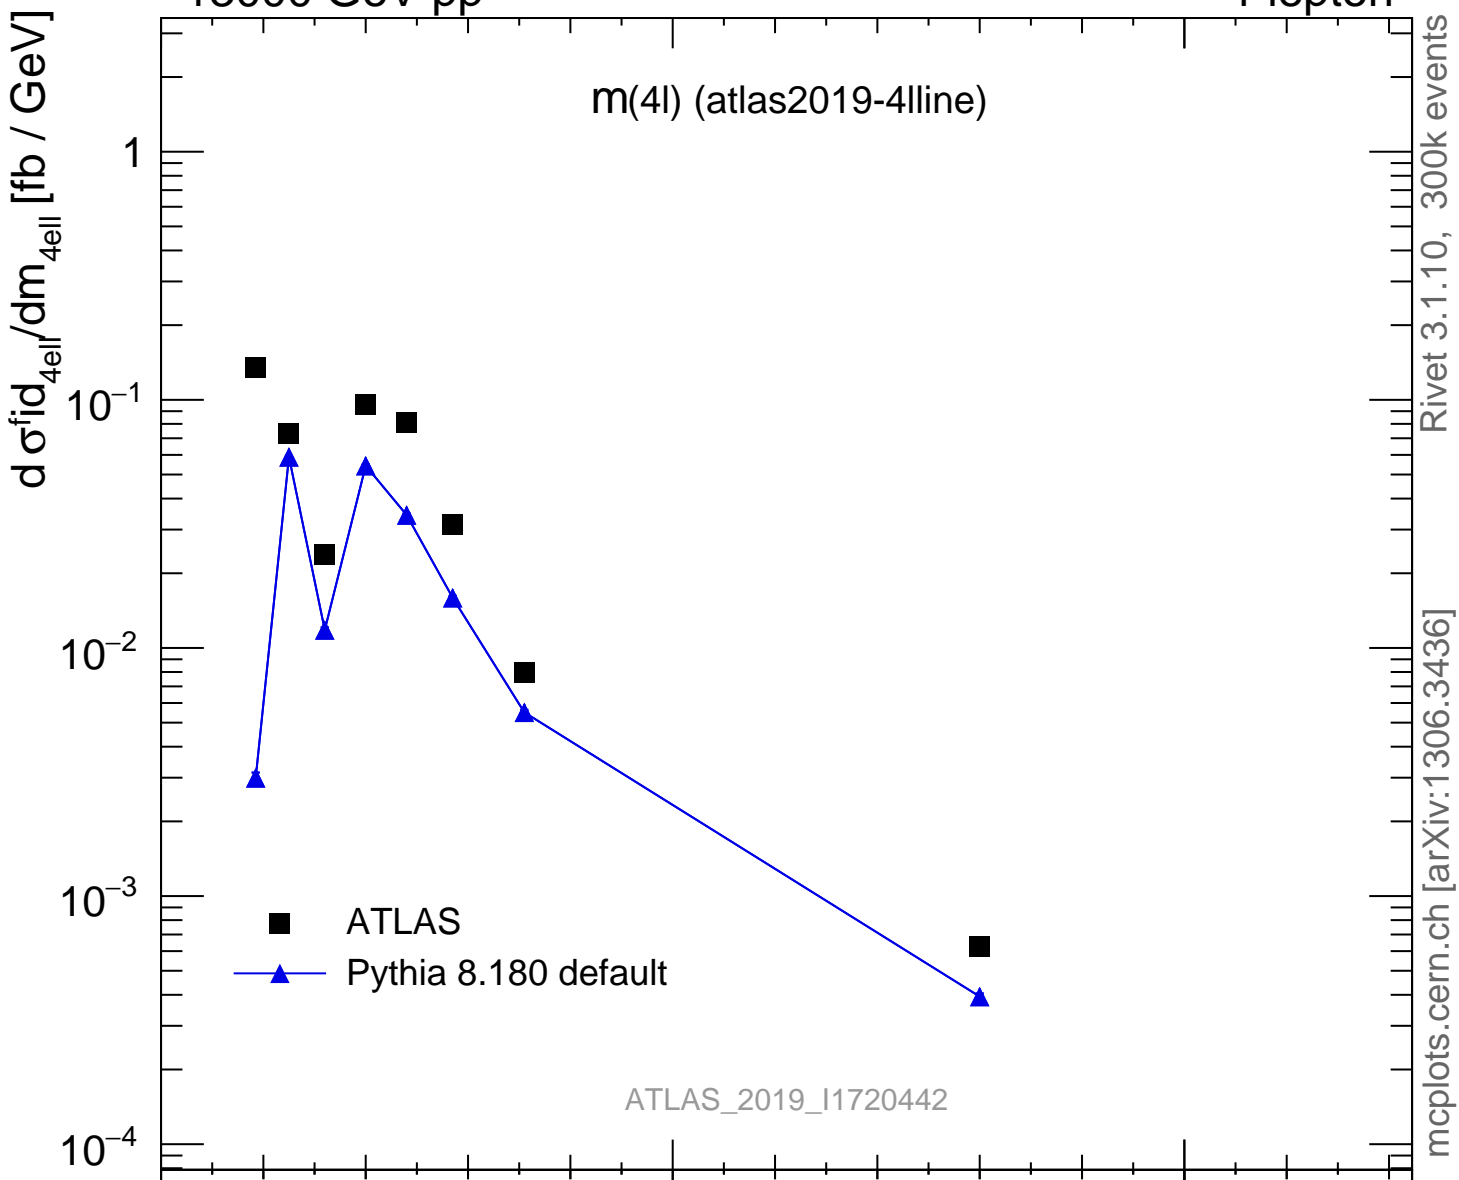

13000 GeV pp

4-lepton

$m(4l)$ (atlas2019-4lline)

Rivet 3.1.10, 300k events
mcplots.cern.ch [arXiv:1306.3436]