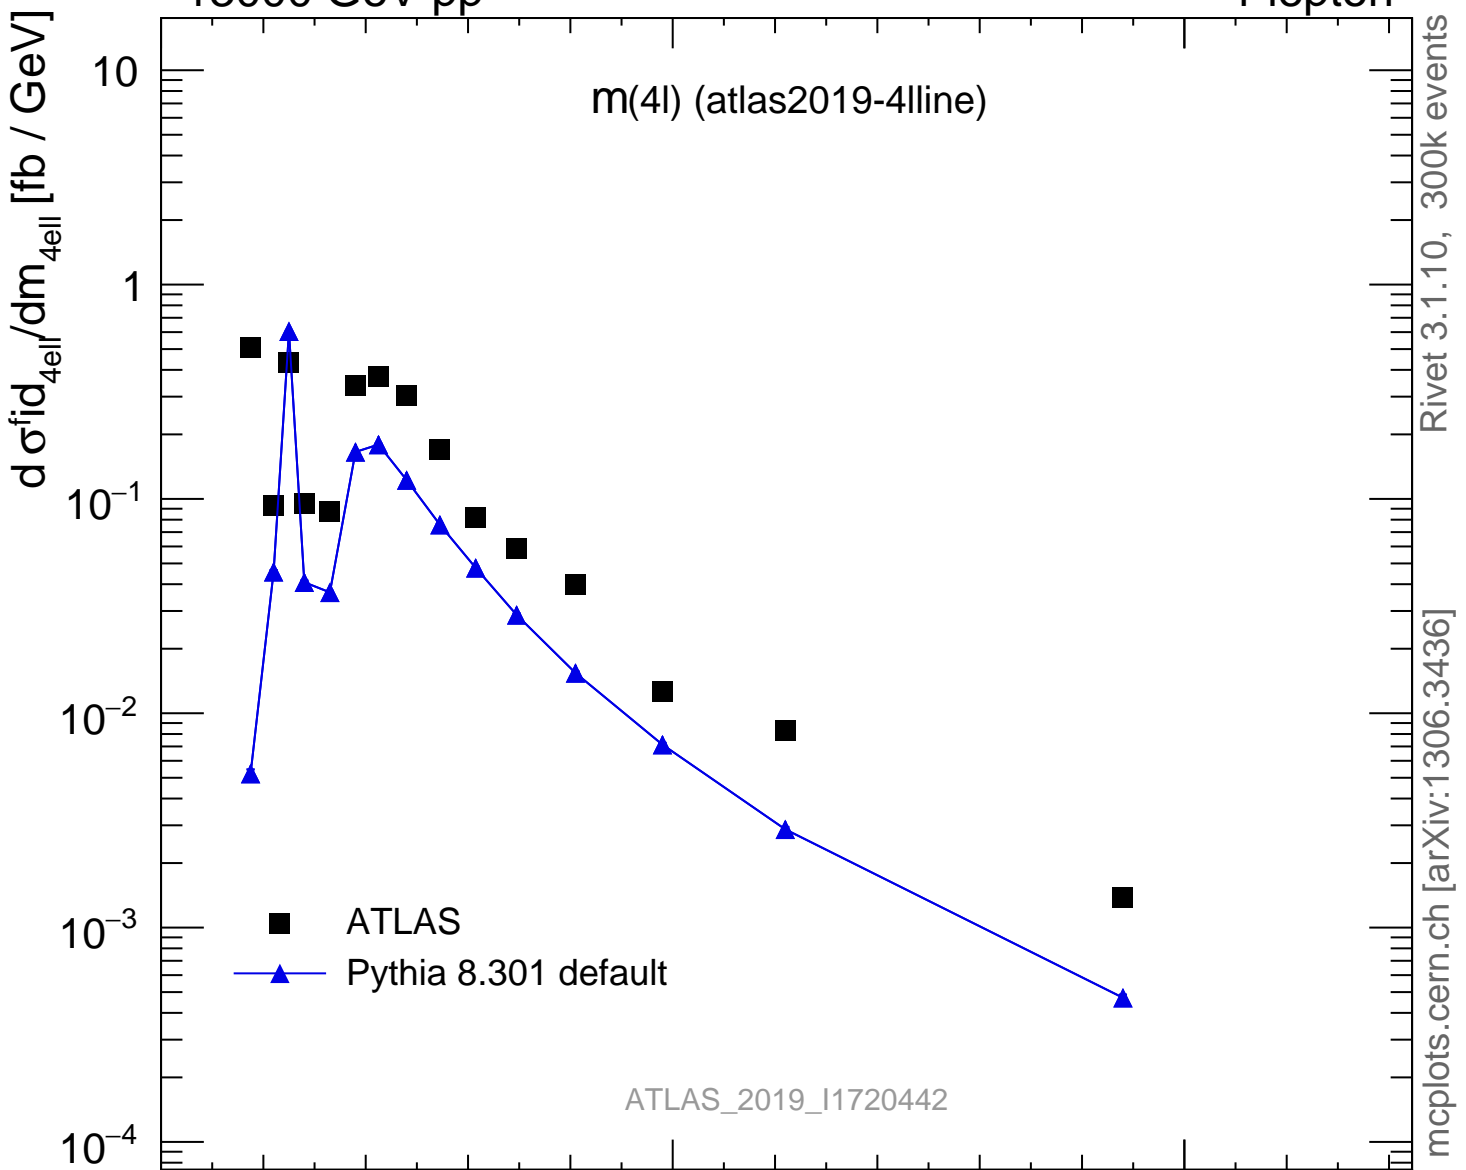

13000 GeV pp

4-lepton

$m(4l)$ (atlas2019-4lline)

Rivet 3.1.10, 300k events
mcplots.cern.ch [arXiv:1306.3436]