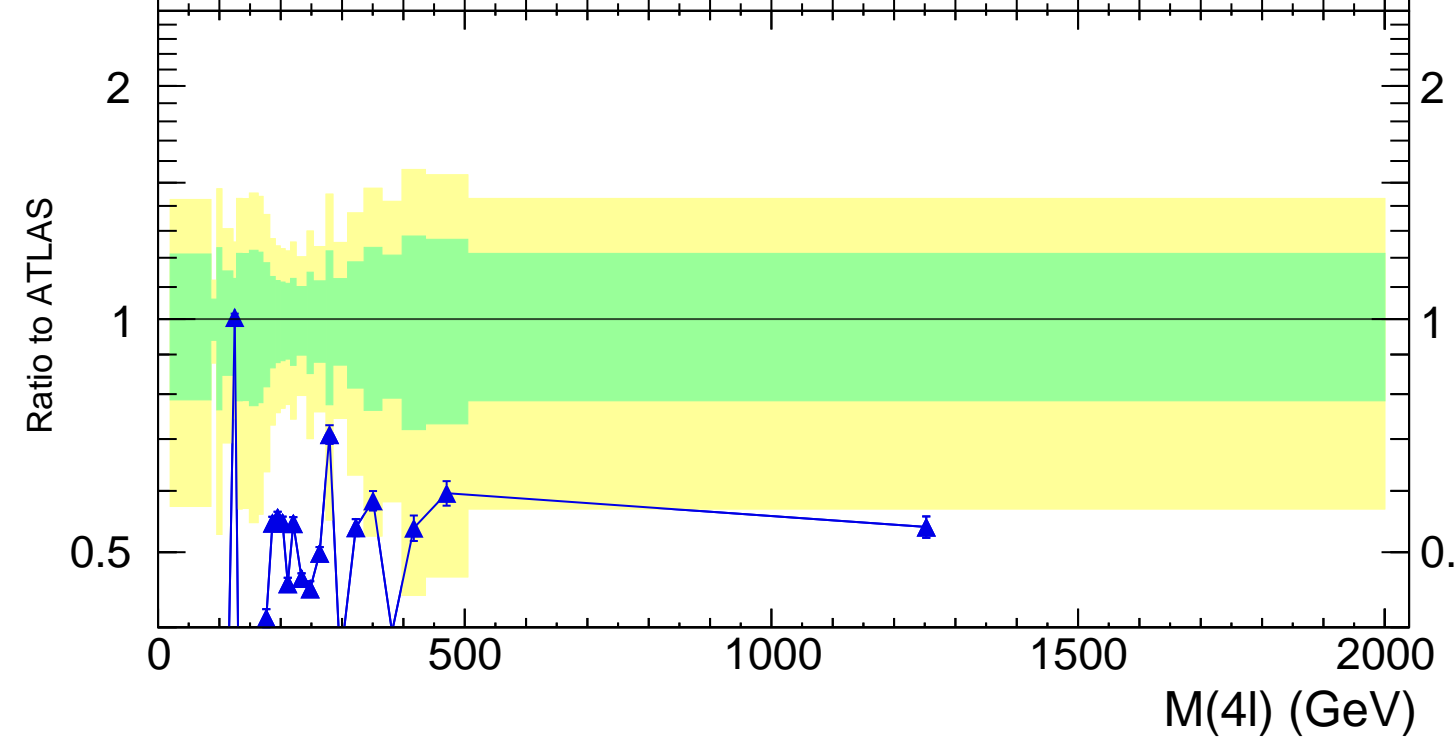

13000 GeV pp

4-lepton

Rivet 3.1.10, 500k events
mcplots.cern.ch [arXiv:1306.3436]