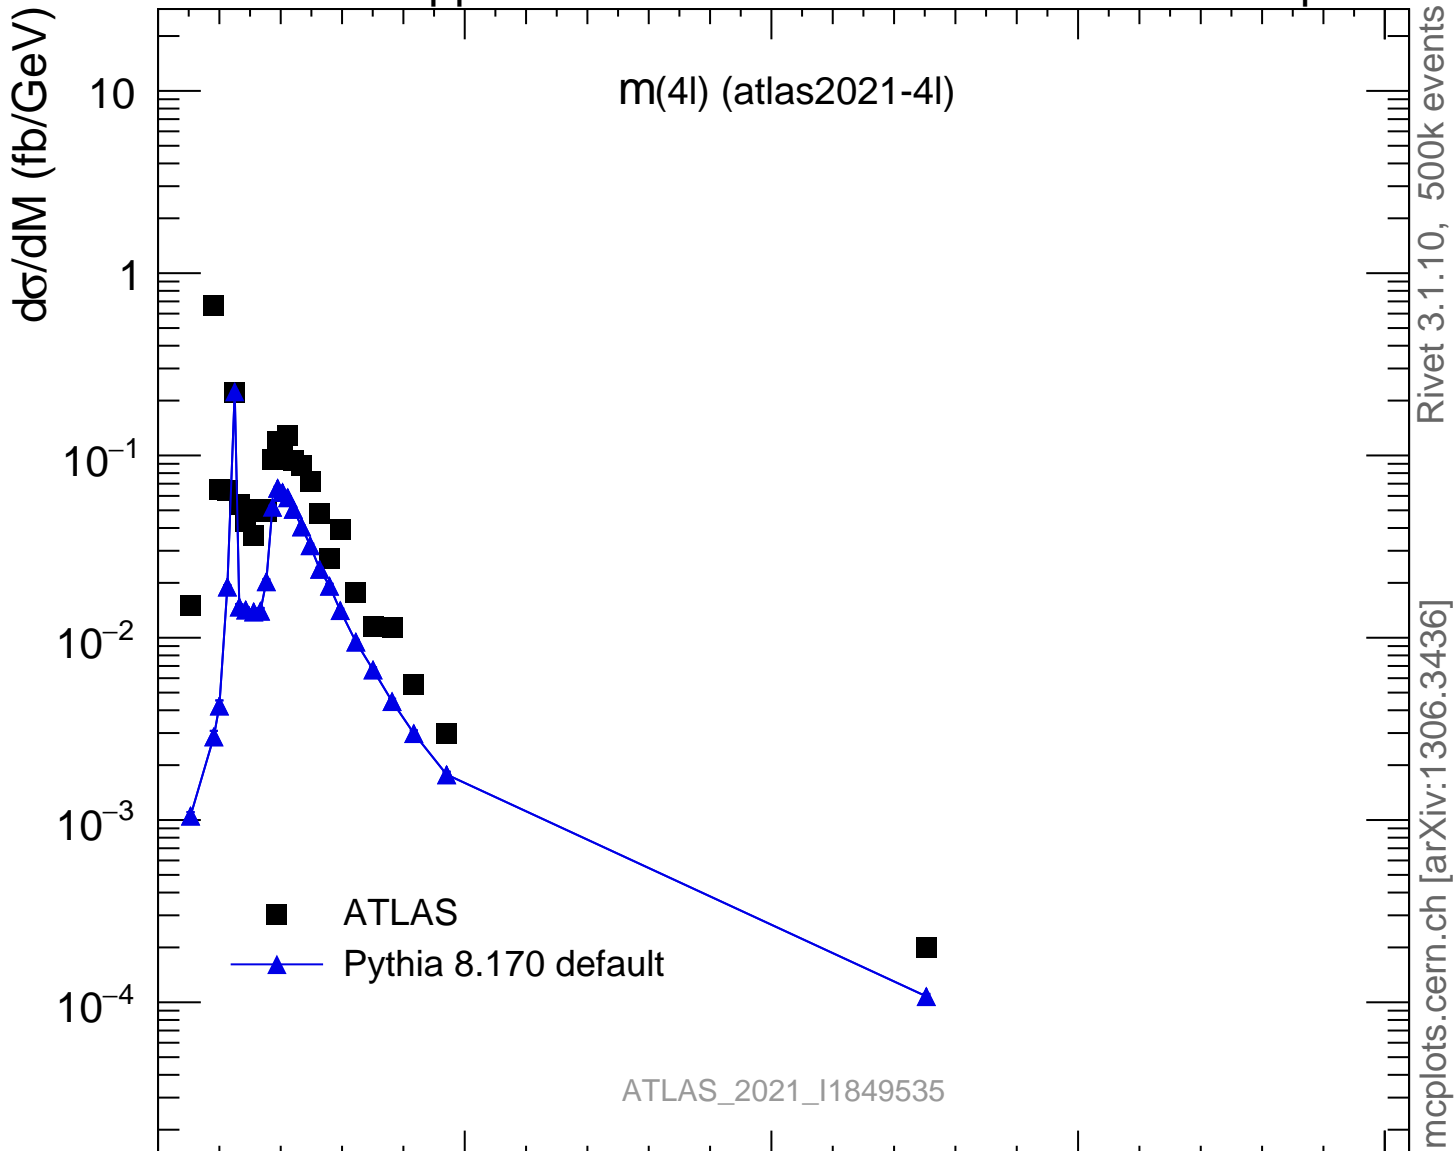

13000 GeV pp

4-lepton

Rivet 3.1.10, 500k events
mcplots.cern.ch [arXiv:1306.3436]