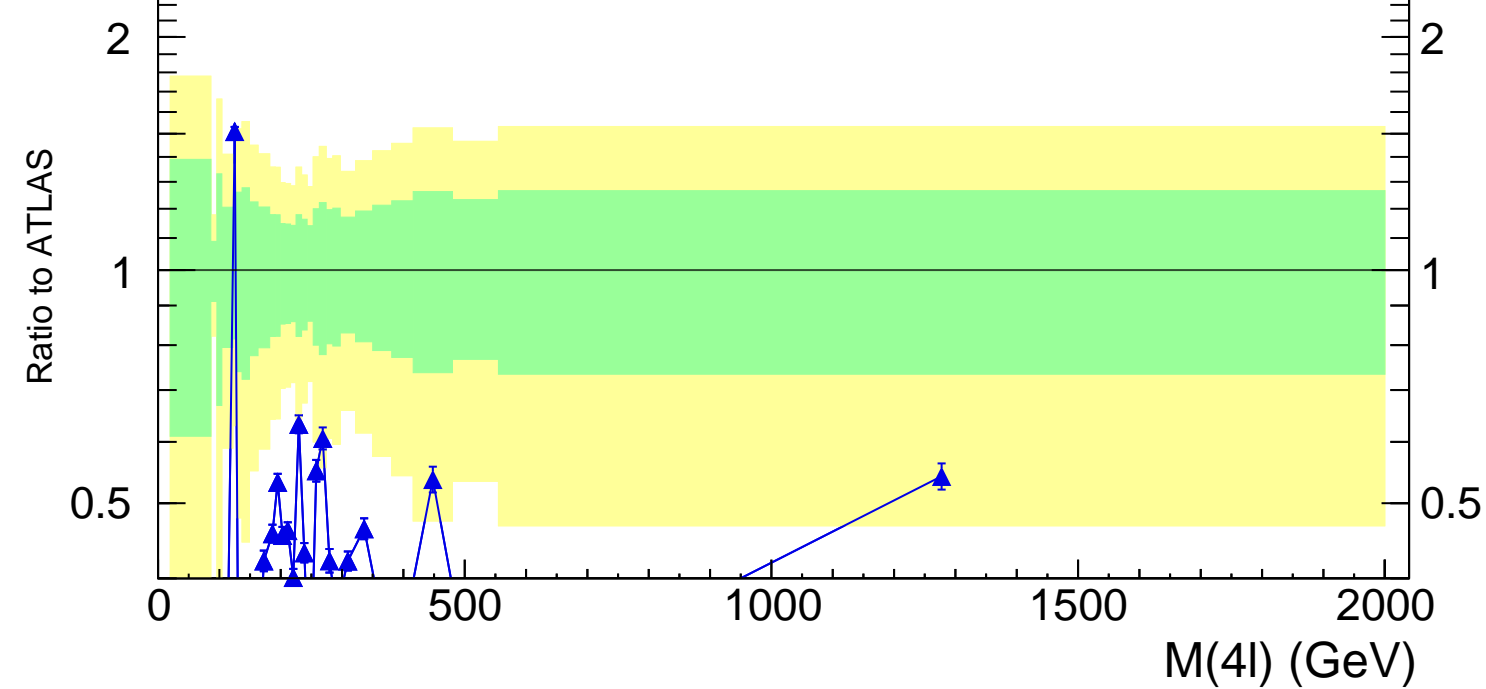

13000 GeV pp

4-lepton

Rivet 3.1.10, 500k events

mcplots.cern.ch [arXiv:1306.3436]