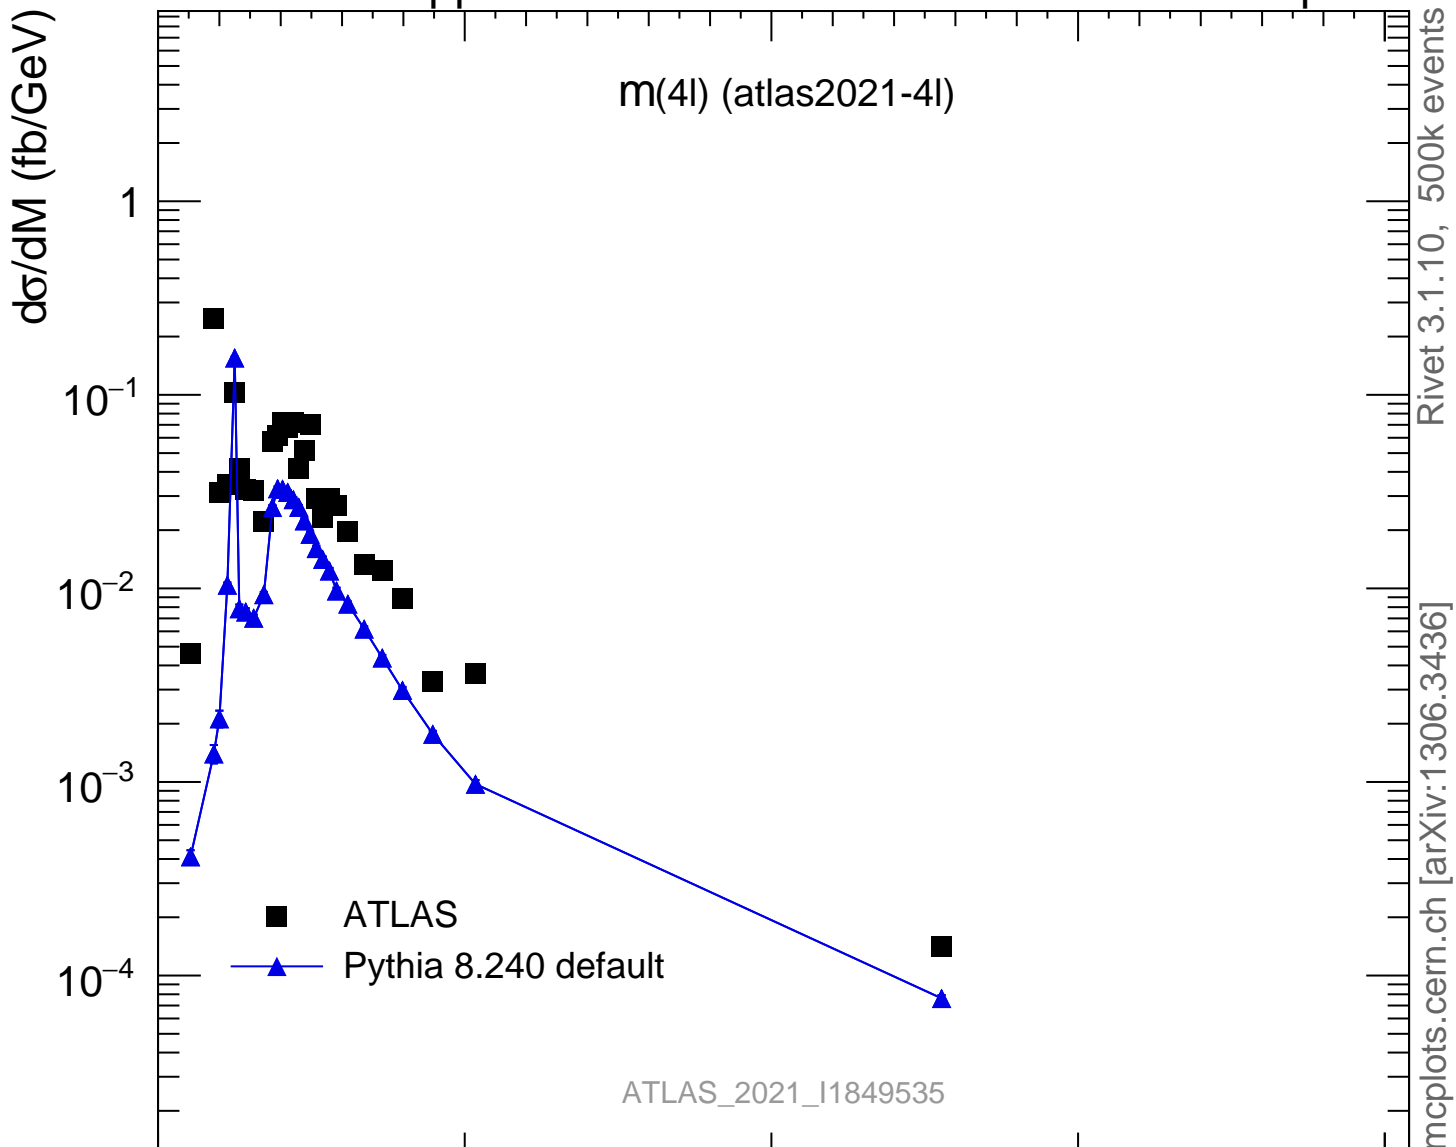

13000 GeV pp

4-lepton

Rivet 3.1.10, 500k events

mcplots.cern.ch [arXiv:1306.3436]