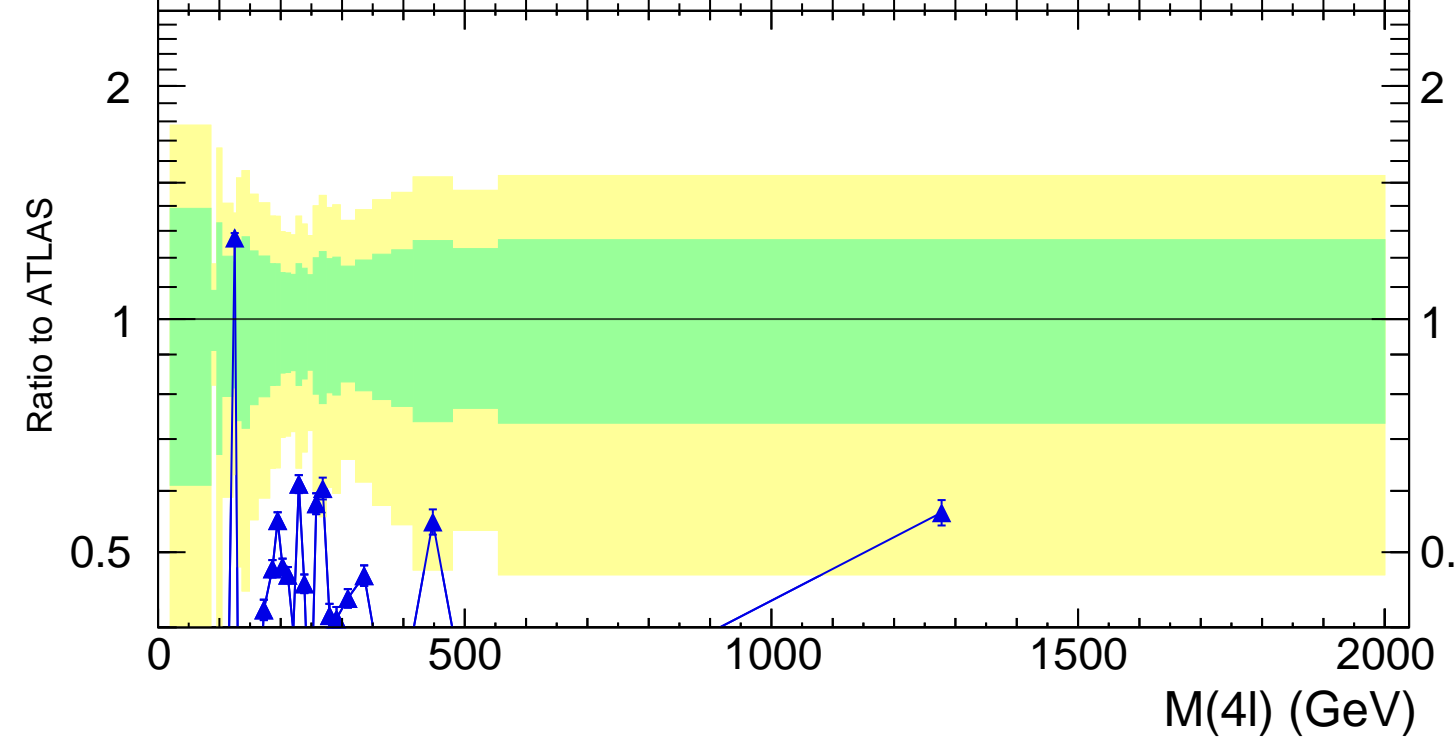

13000 GeV pp

4-lepton

Rivet 3.1.10, 500k events  
mcplots.cern.ch [arXiv:1306.3436]