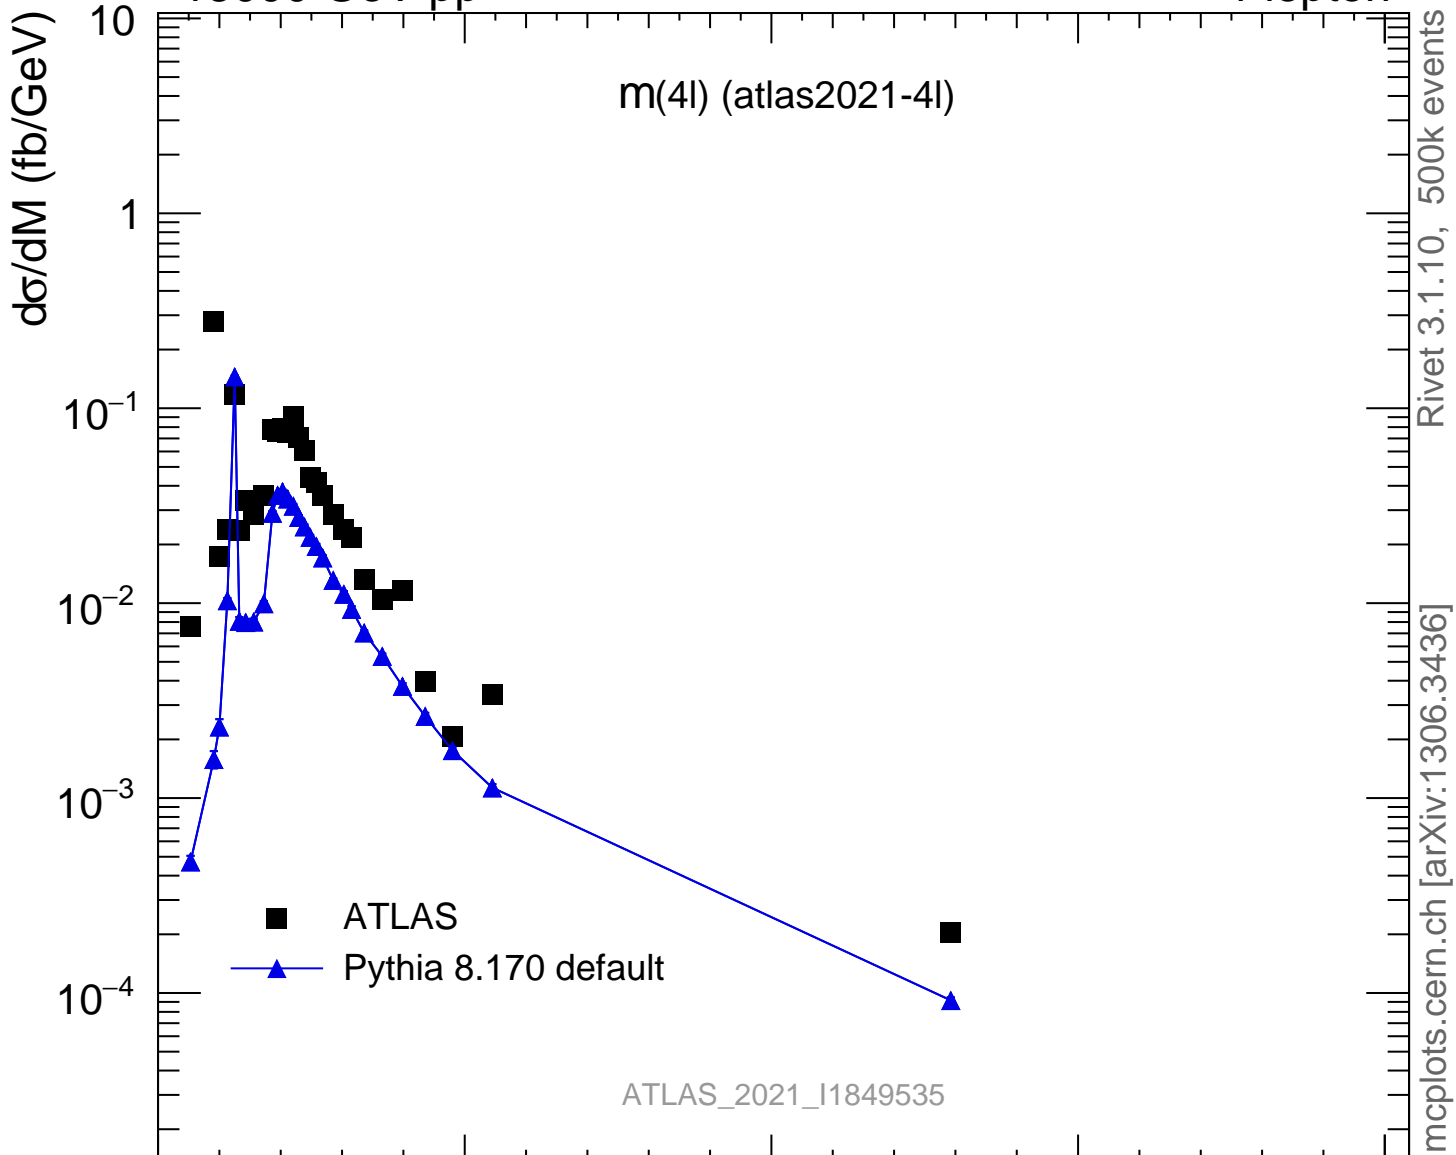

13000 GeV pp

4-lepton

Rivet 3.1.10, 500k events  
mcplots.cern.ch [arXiv:1306.3436]