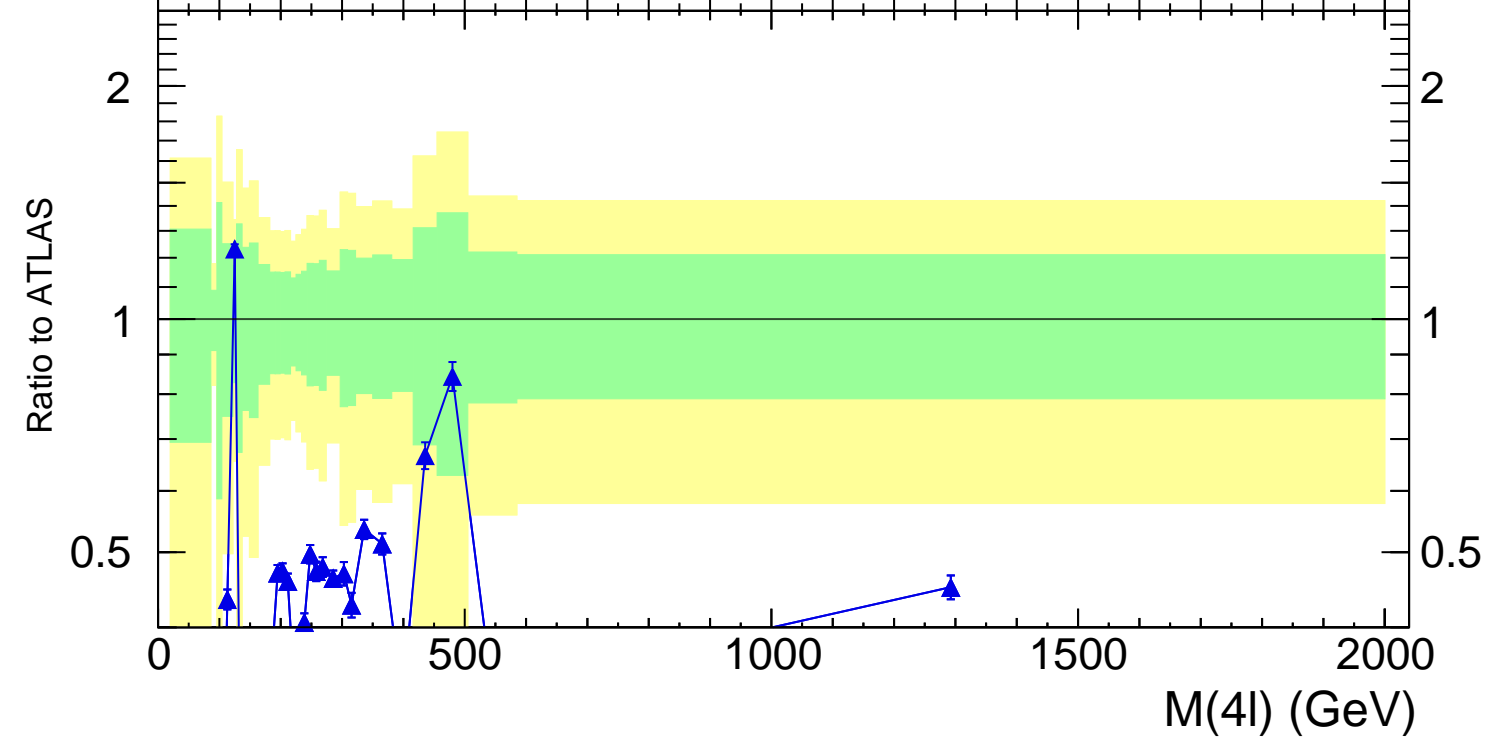

13000 GeV pp

4-lepton

Rivet 3.1.10, 500k events  
mcplots.cern.ch [arXiv:1306.3436]