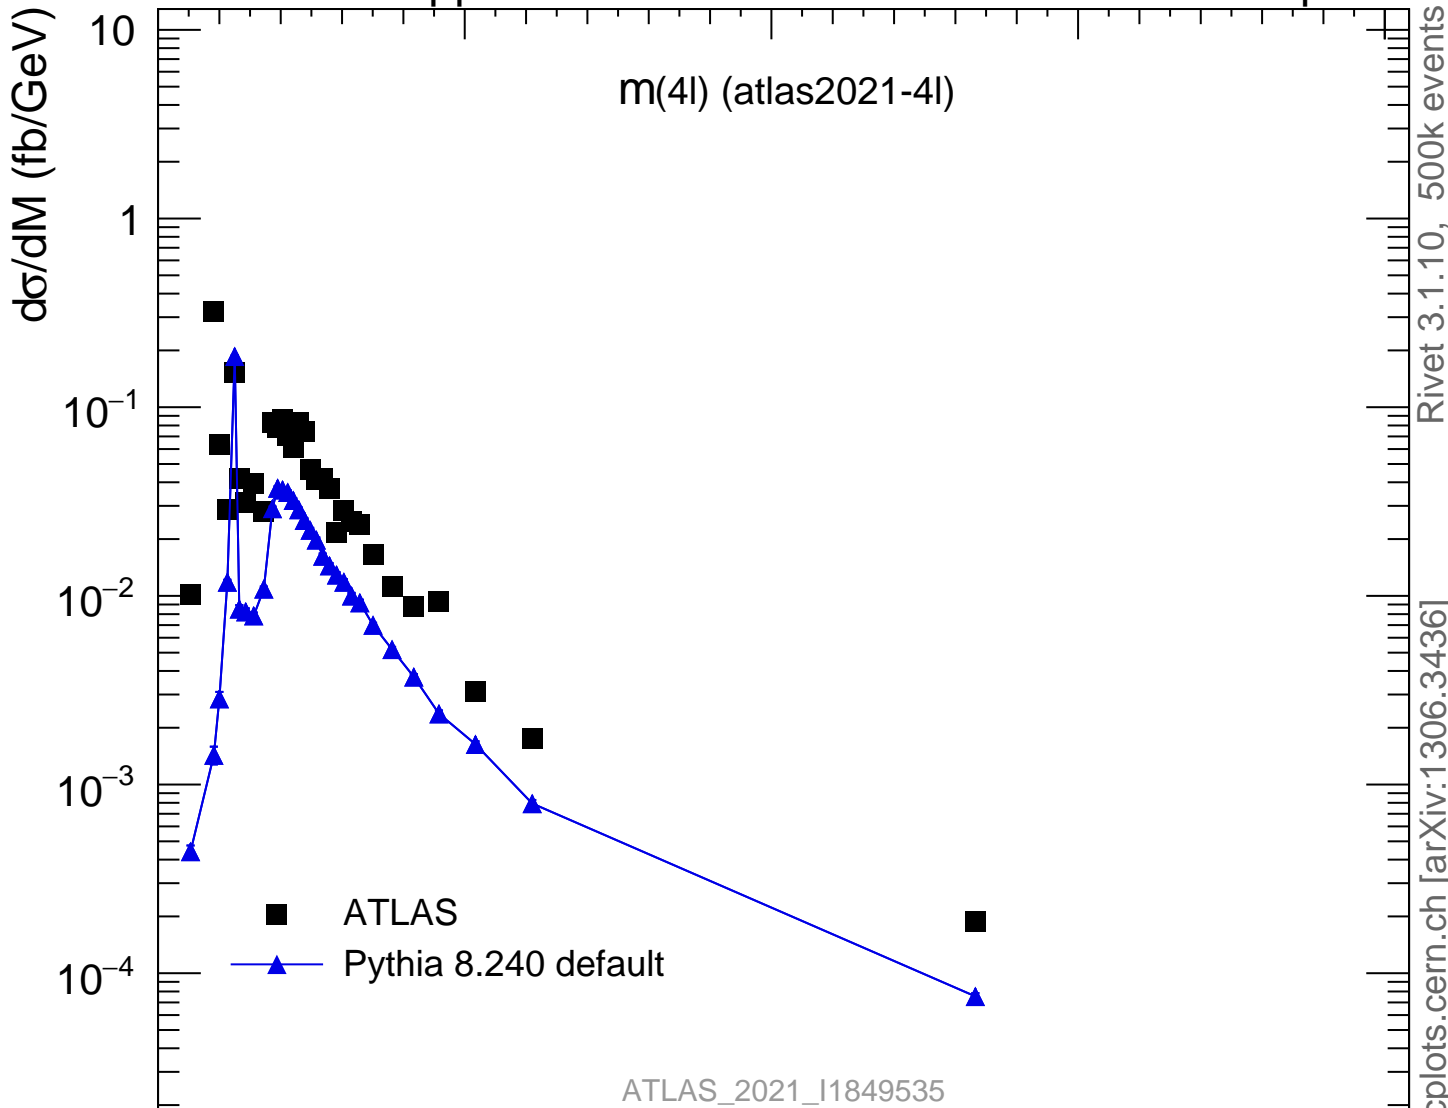

13000 GeV pp

4-lepton

Rivet 3.1.10, 500k events  
mcplots.cern.ch [arXiv:1306.3436]