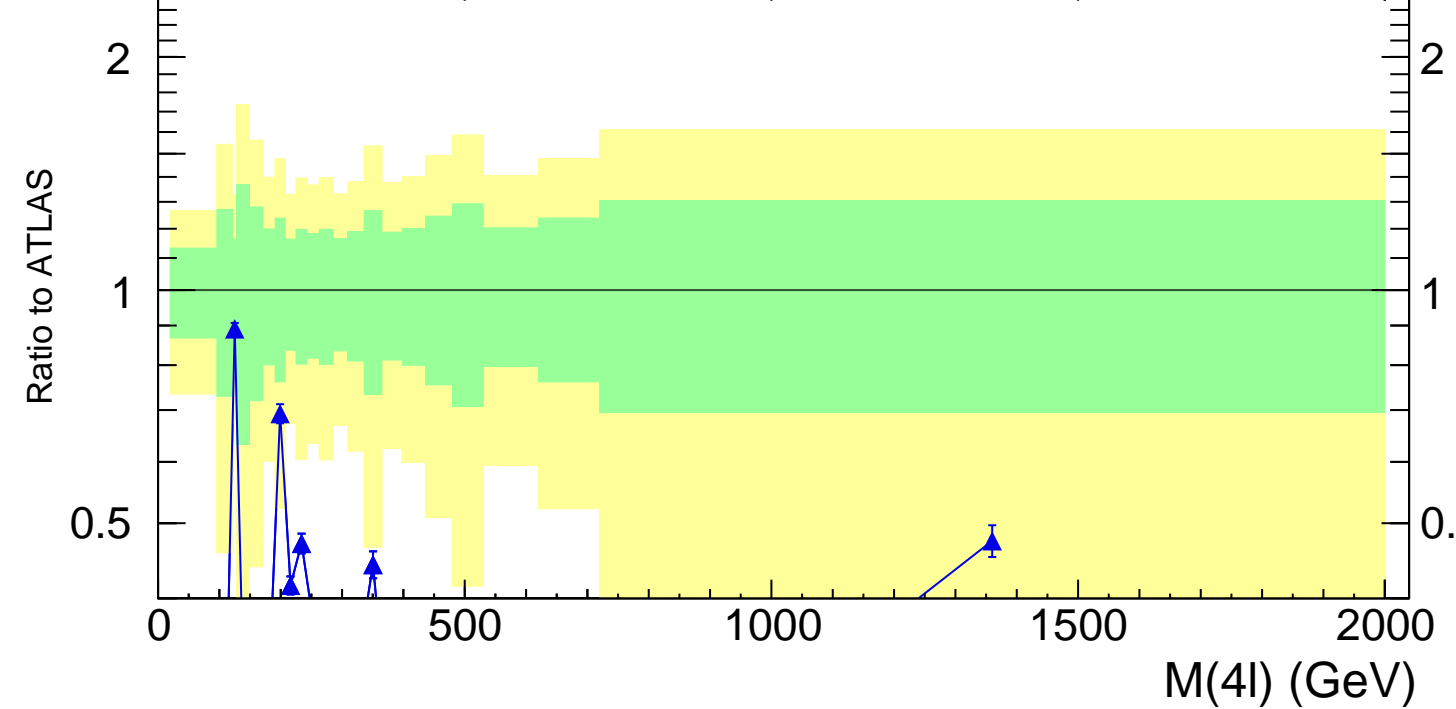

13000 GeV pp

4-lepton

Rivet 3.1.10, 500k events
mcplots.cern.ch [arXiv:1306.3436]