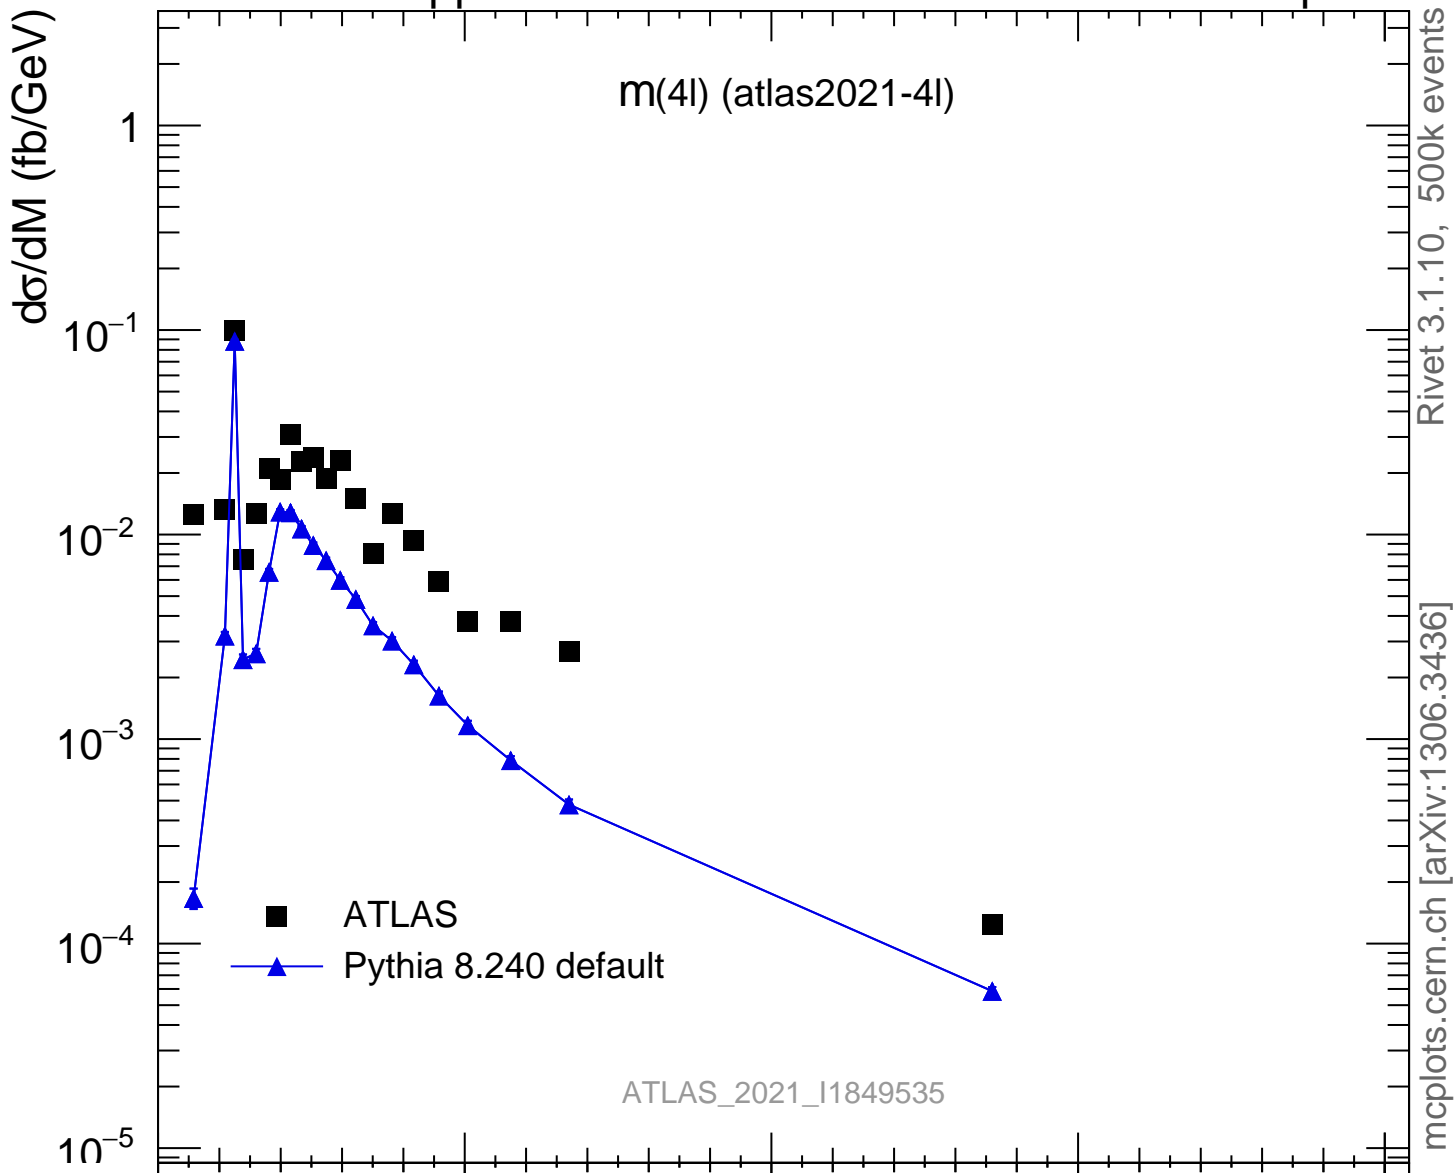

13000 GeV pp

4-lepton

Rivet 3.1.10, 500k events
mcplots.cern.ch [arXiv:1306.3436]