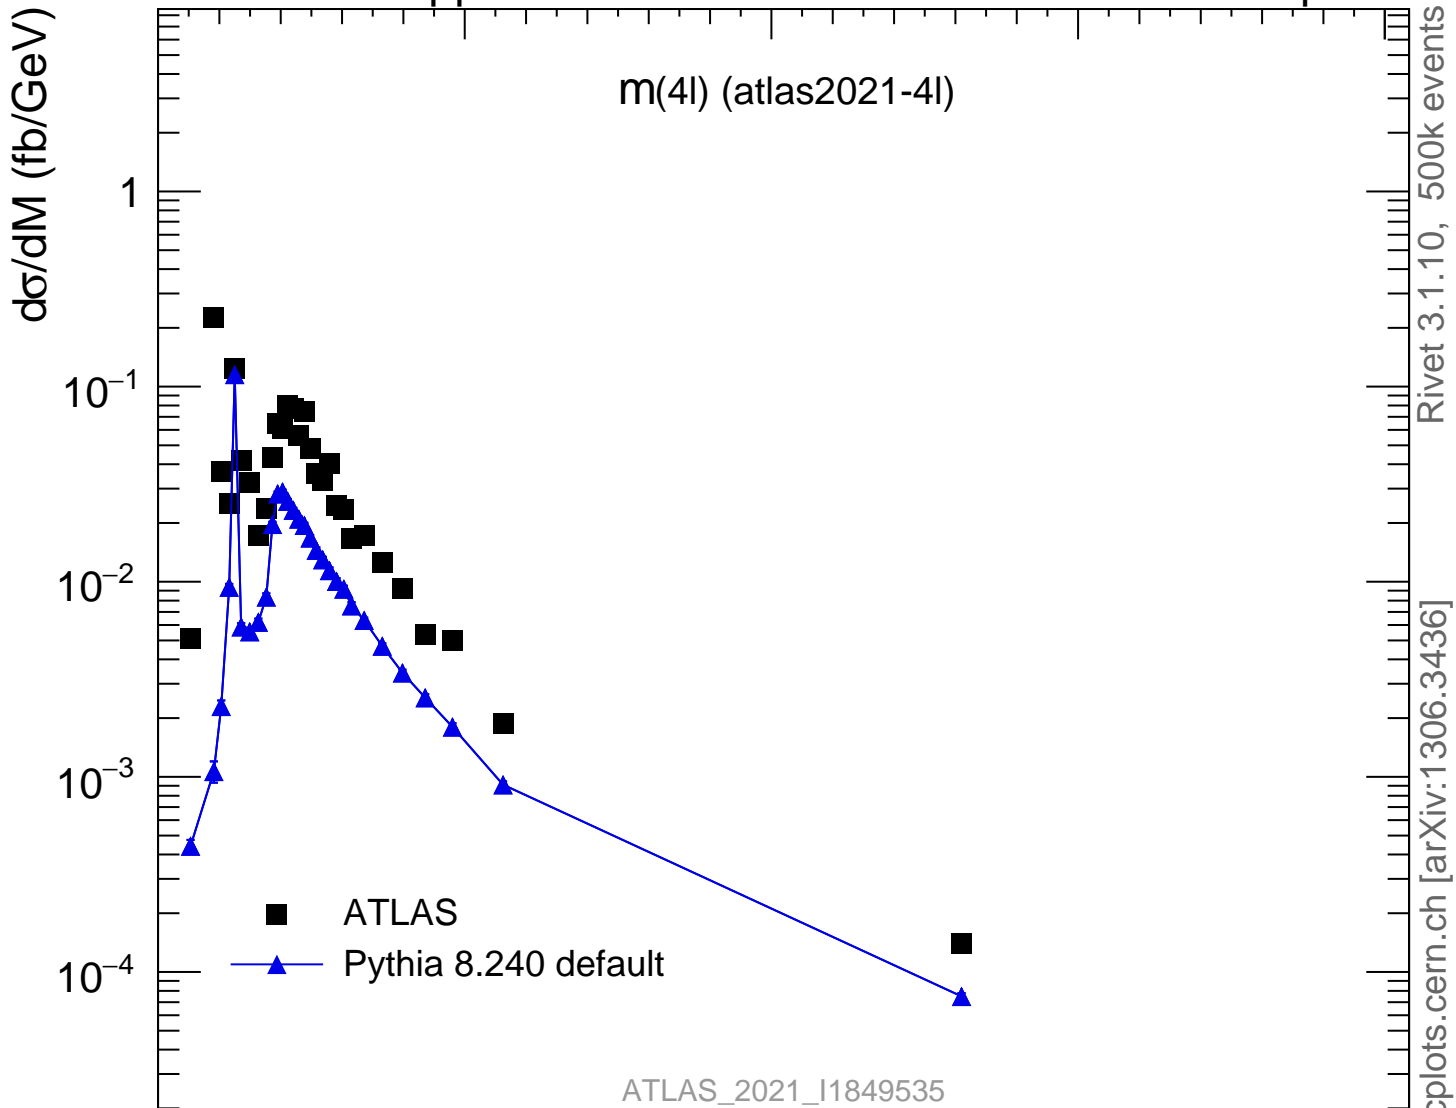

13000 GeV pp

4-lepton

Rivet 3.1.10, 500k events  
mcplots.cern.ch [arXiv:1306.3436]