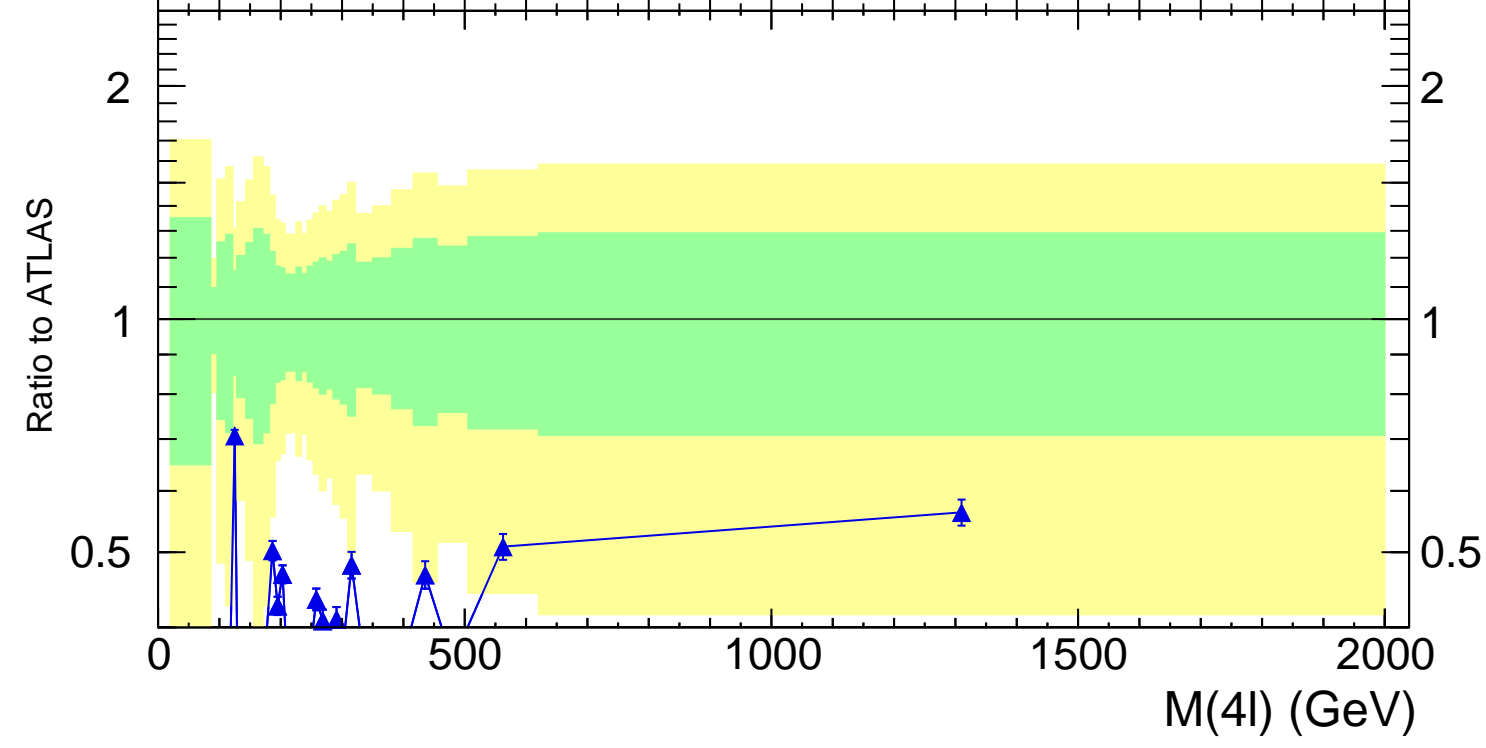

13000 GeV pp

4-lepton

ATLAS\_2021\_I1849535

Rivet 3.1.10, 500k events  
mcplots.cern.ch [arXiv:1306.3436]