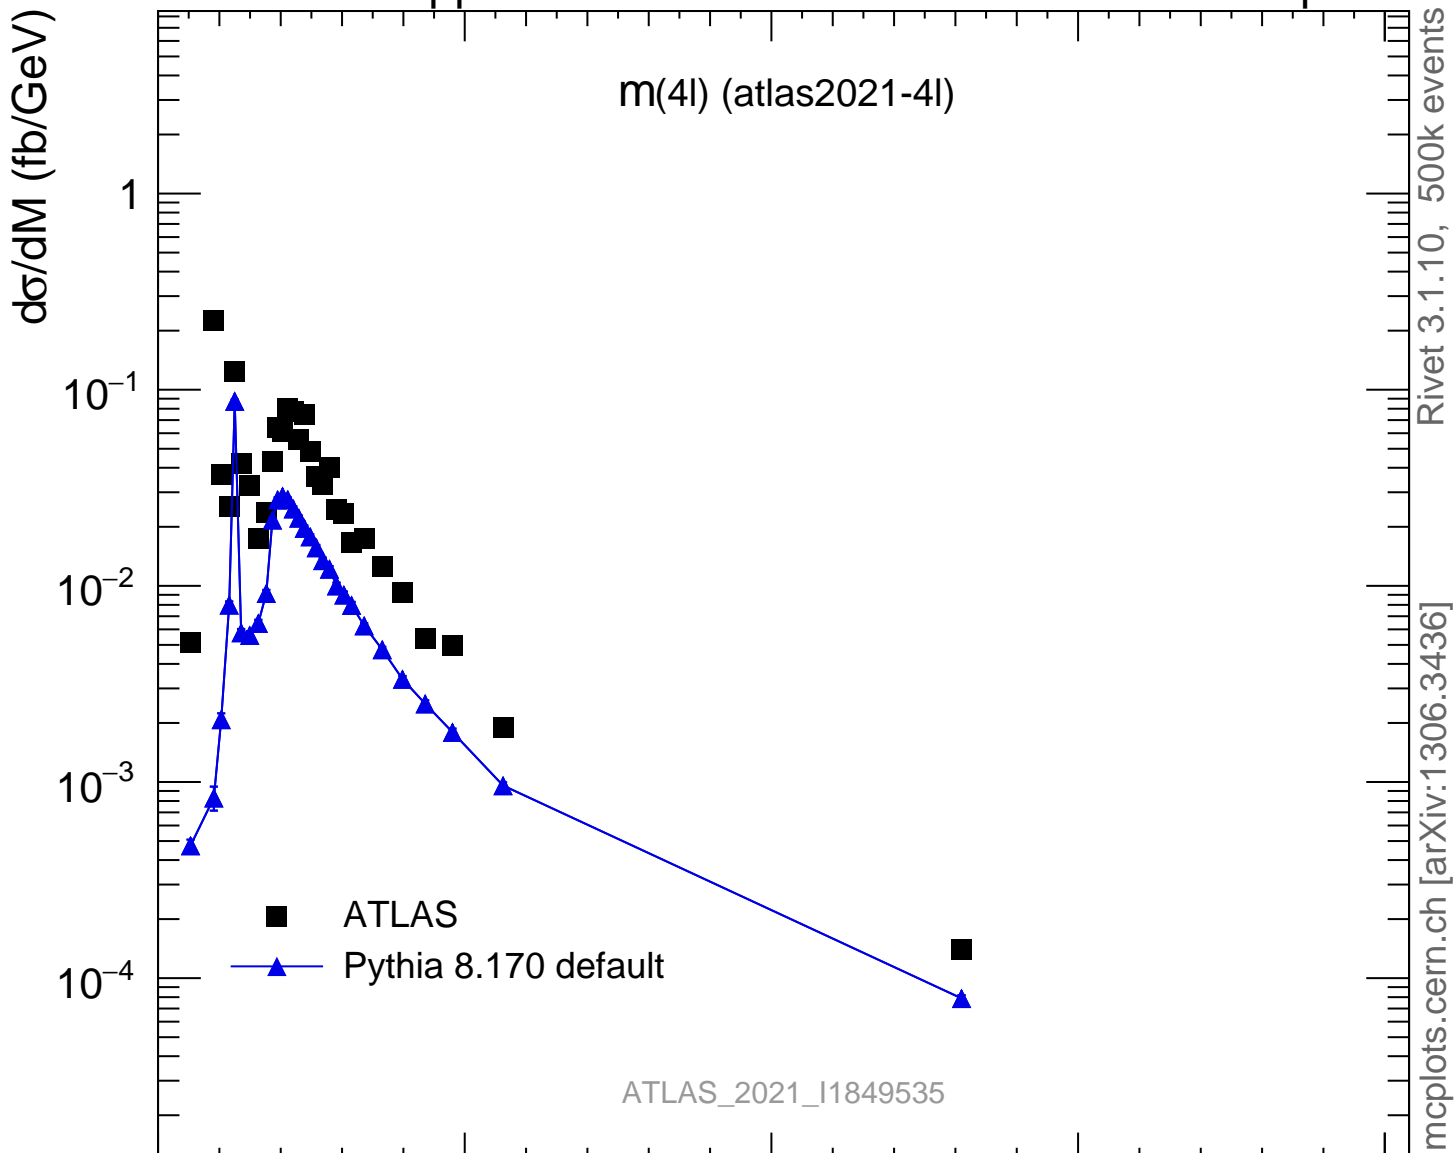

13000 GeV pp

4-lepton

ATLAS\_2021\_I1849535

Rivet 3.1.10, 500k events  
mcplots.cern.ch [arXiv:1306.3436]