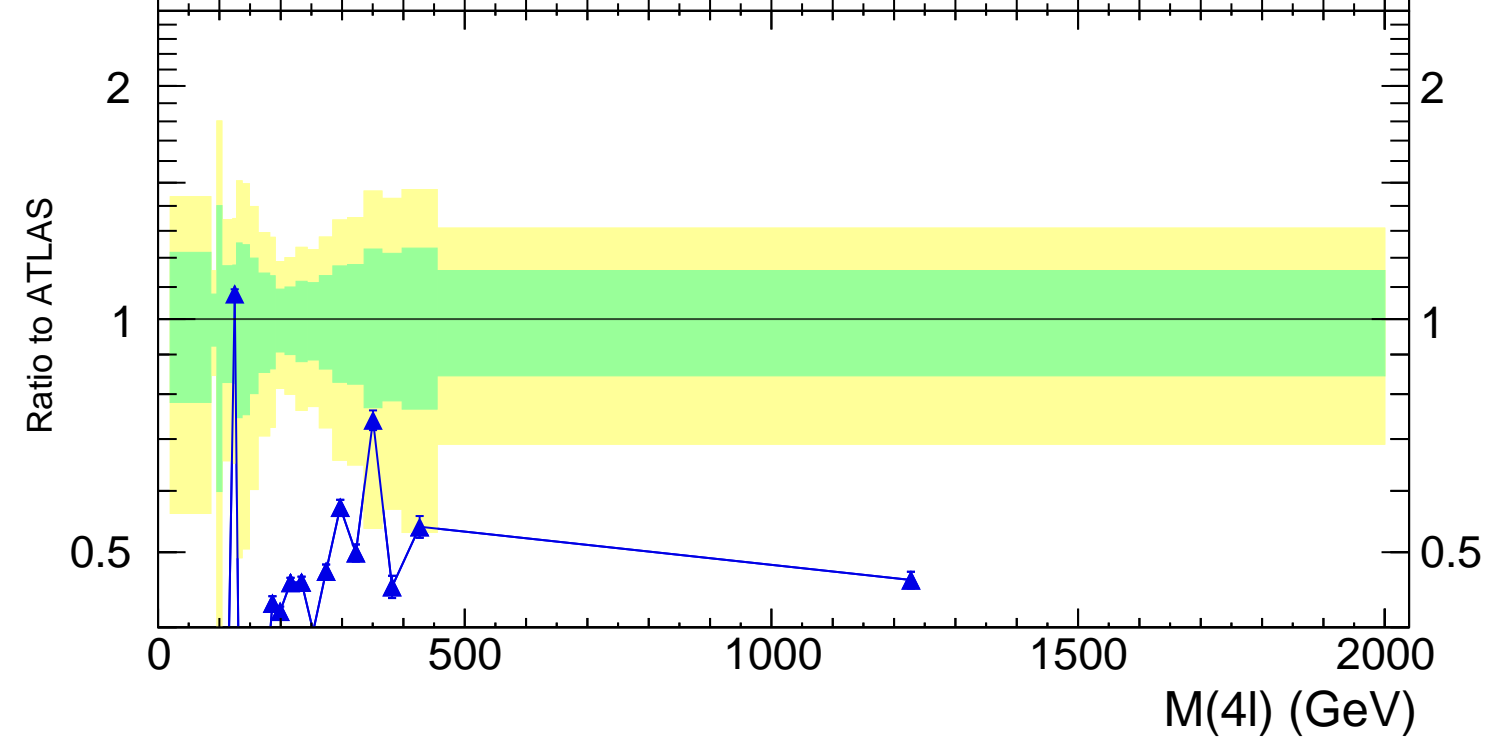

13000 GeV pp

4-lepton

Rivet 3.1.10, 500k events
mcplots.cern.ch [arXiv:1306.3436]