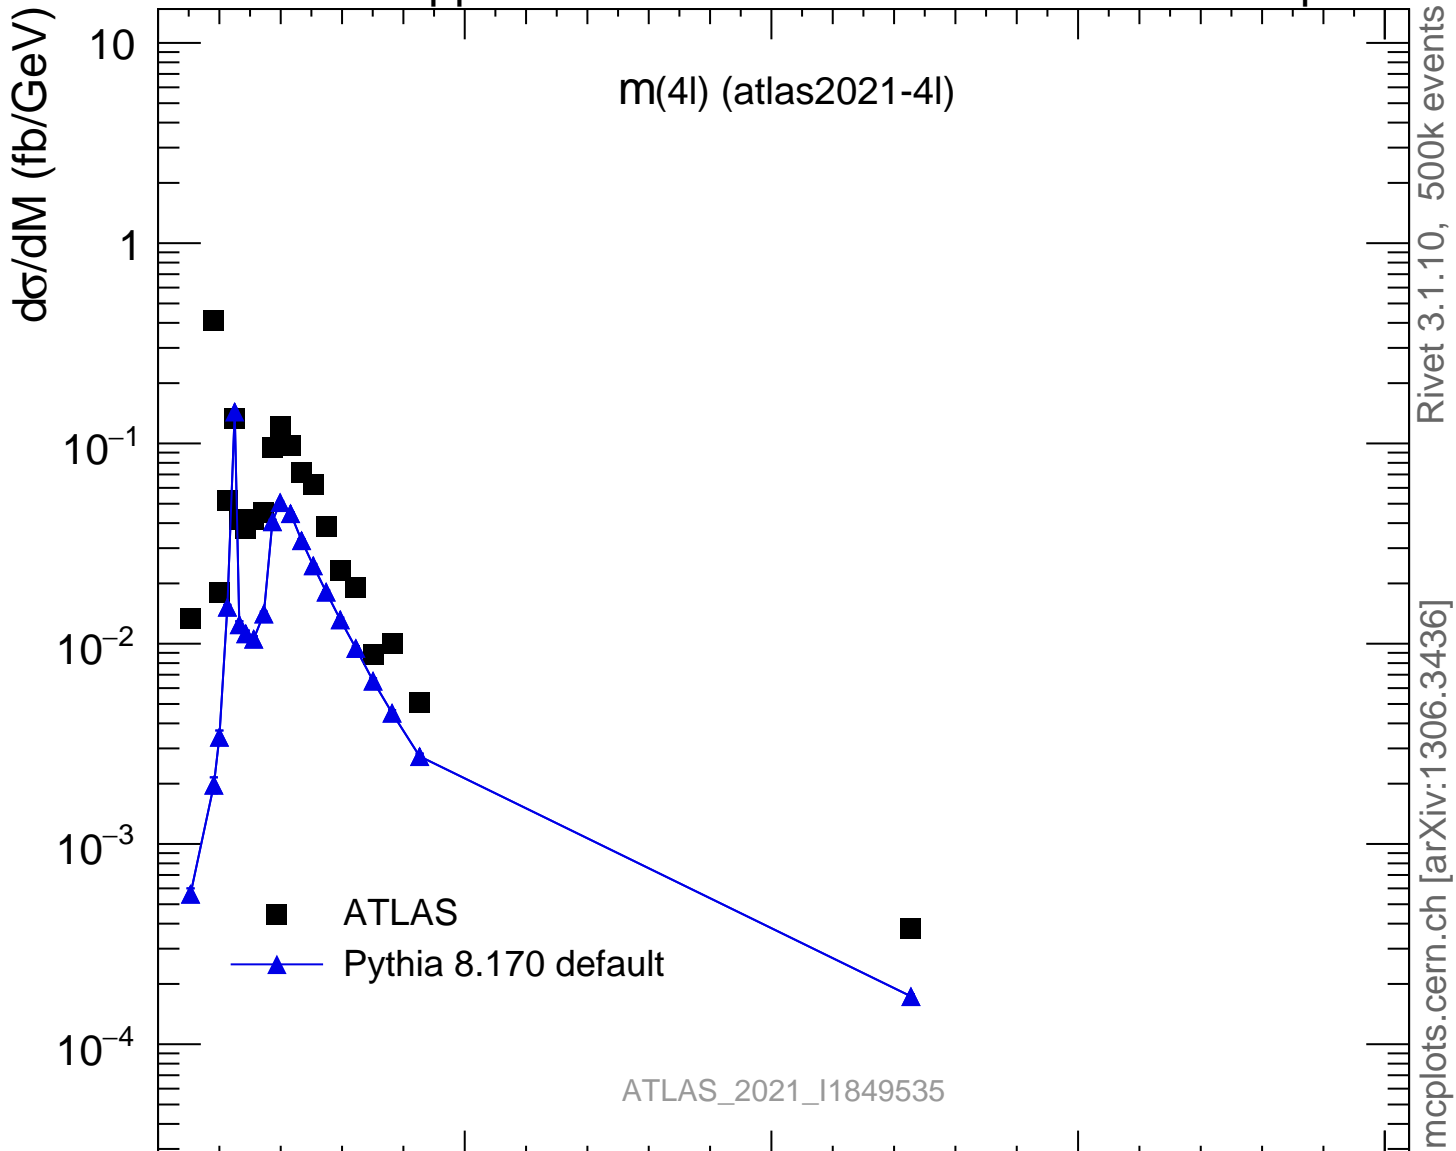

13000 GeV pp

4-lepton

Rivet 3.1.10, 500k events
mcplots.cern.ch [arXiv:1306.3436]