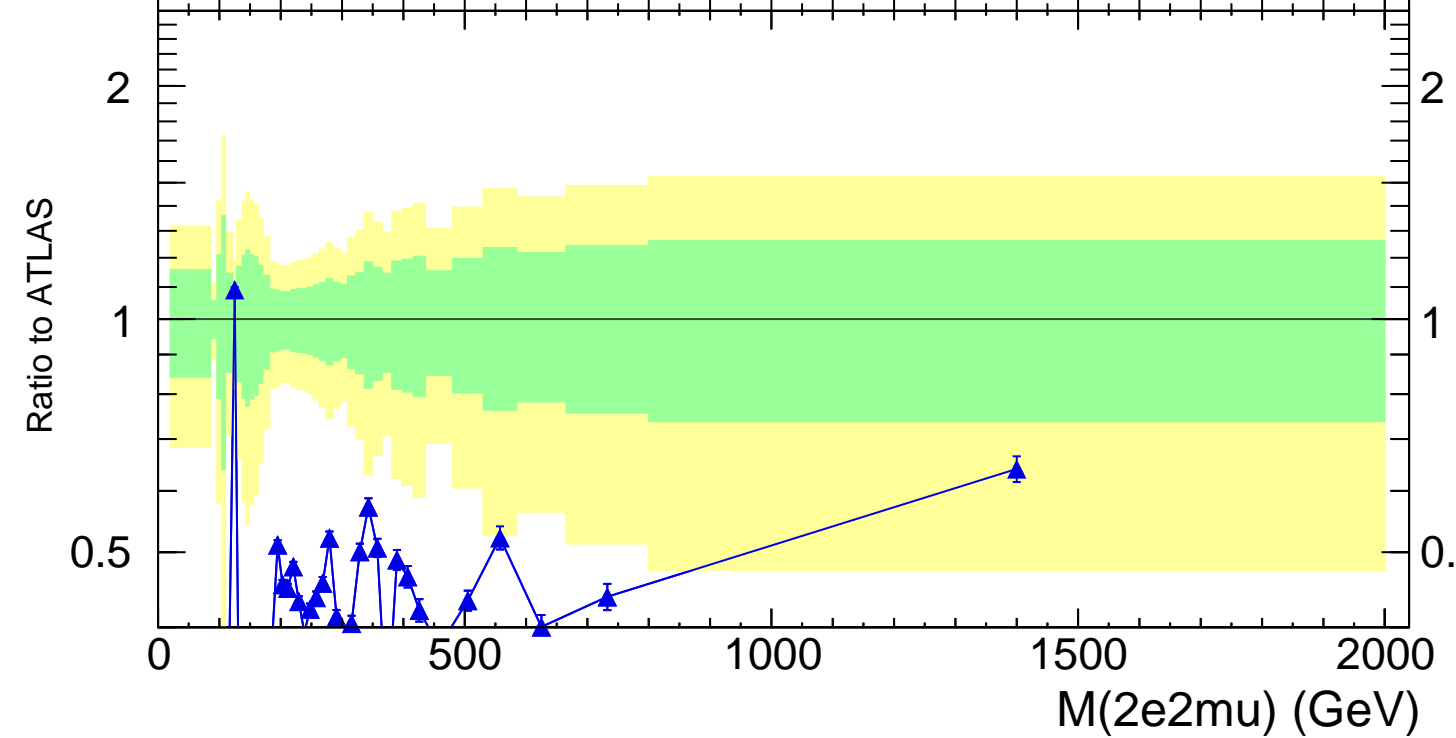

13000 GeV pp

4-lepton

Rivet 3.1.10, 500k events  
mcplots.cern.ch [arXiv:1306.3436]