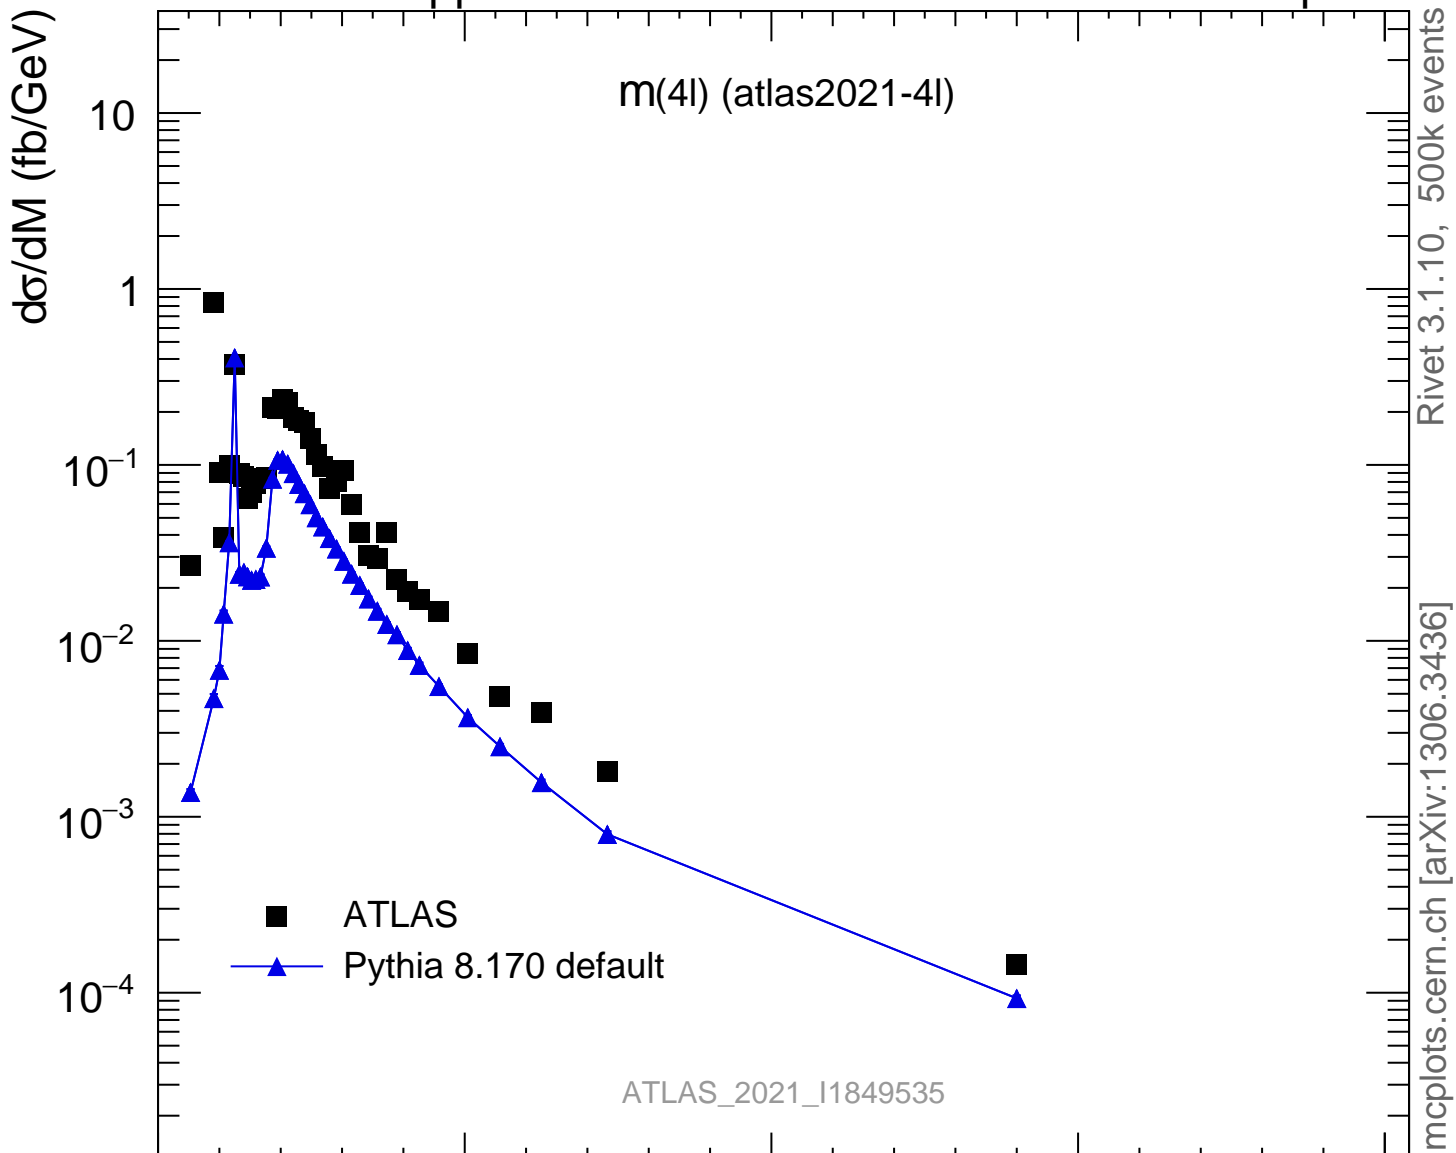

13000 GeV pp

4-lepton

Rivet 3.1.10, 500k events  
mcplots.cern.ch [arXiv:1306.3436]