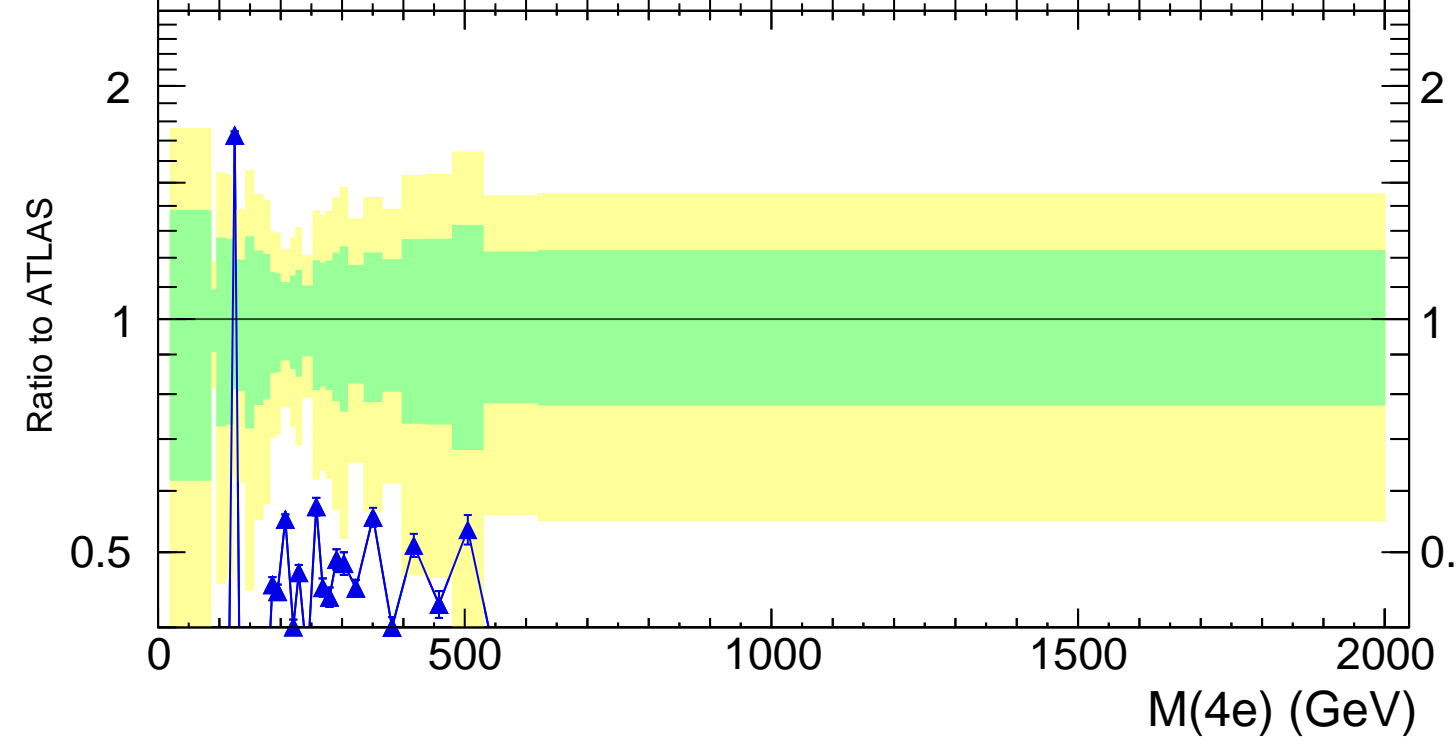

13000 GeV pp

4-lepton

Rivet 3.1.10, 500k events
mcplots.cern.ch [arXiv:1306.3436]