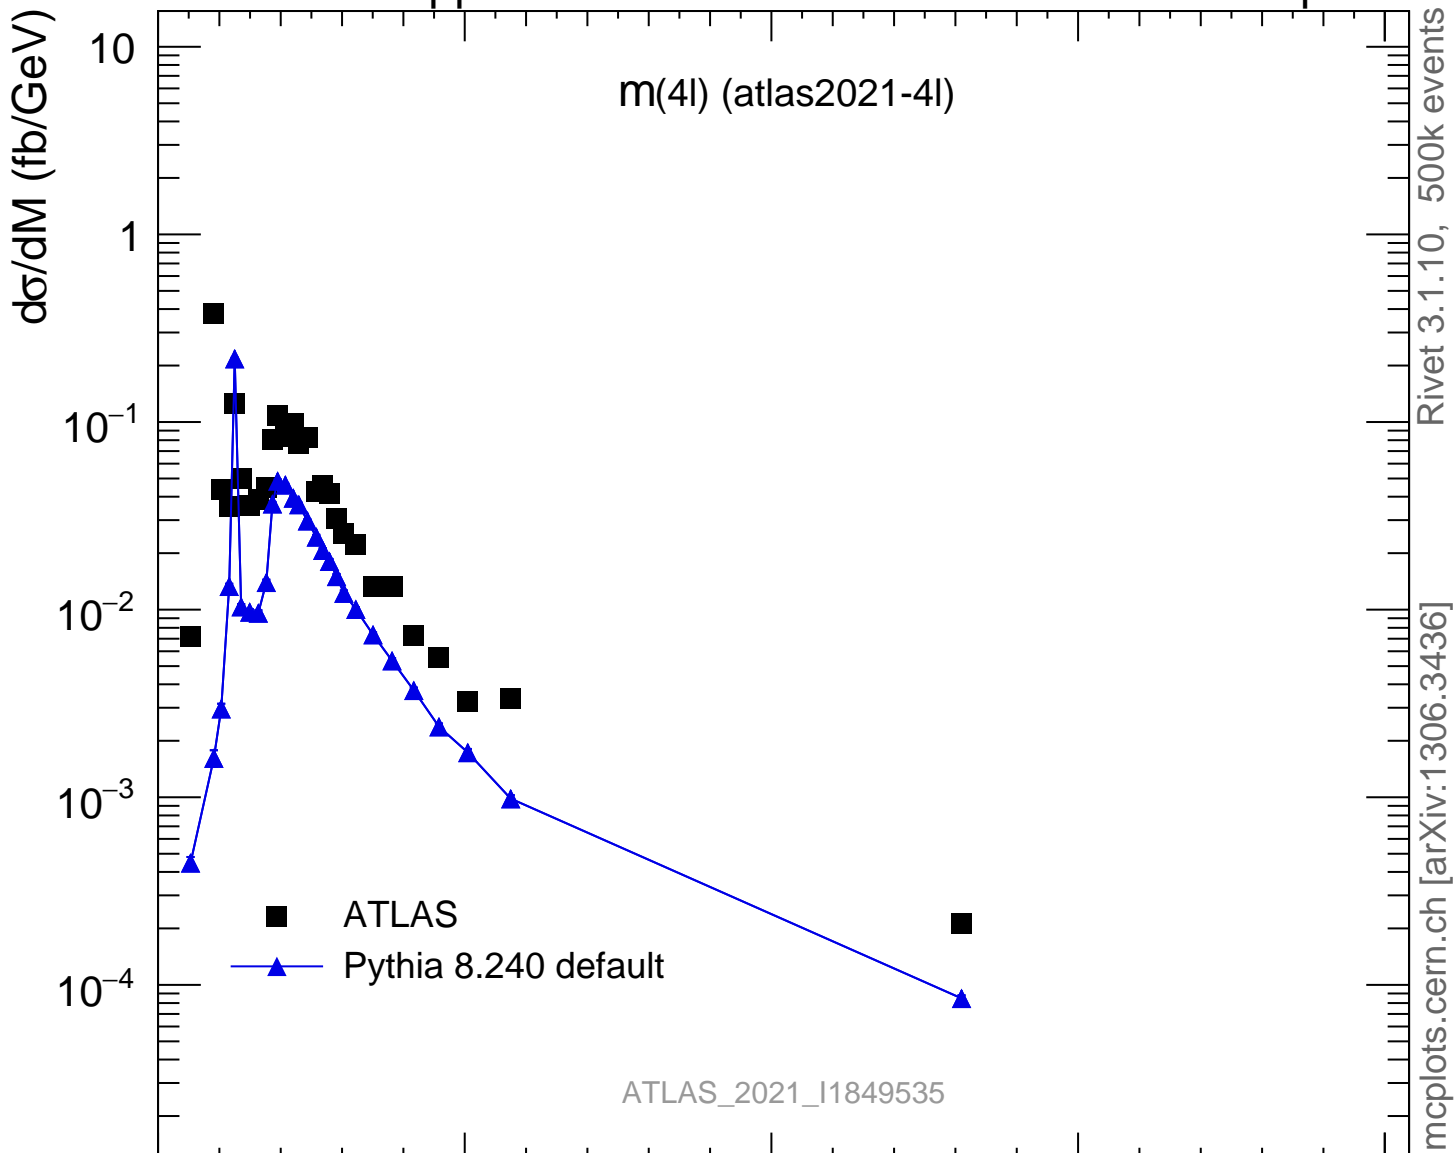

13000 GeV pp

4-lepton

Rivet 3.1.10, 500k events
mcplots.cern.ch [arXiv:1306.3436]