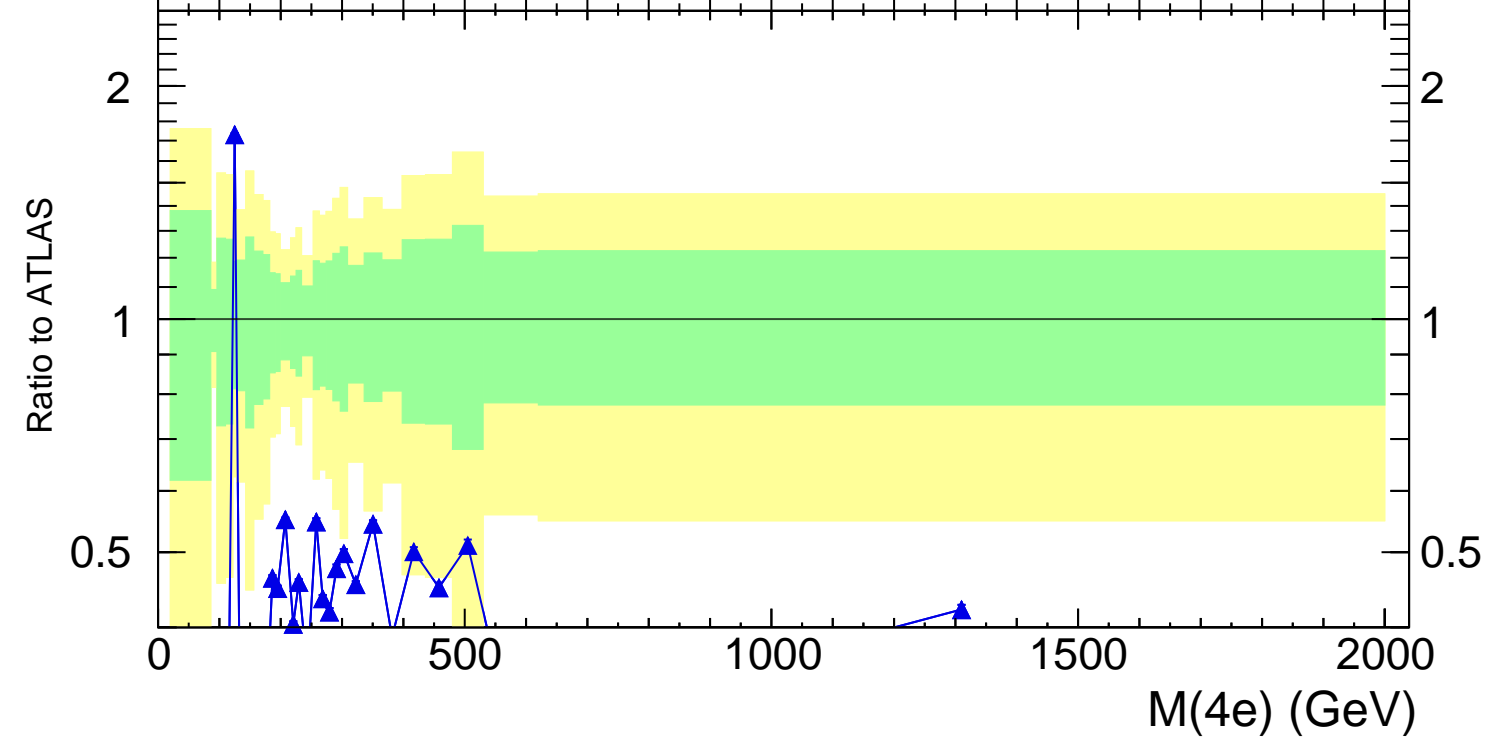

13000 GeV pp

4-lepton

Rivet 3.1.10, 3.5M events  
mcplots.cern.ch [arXiv:1306.3436]