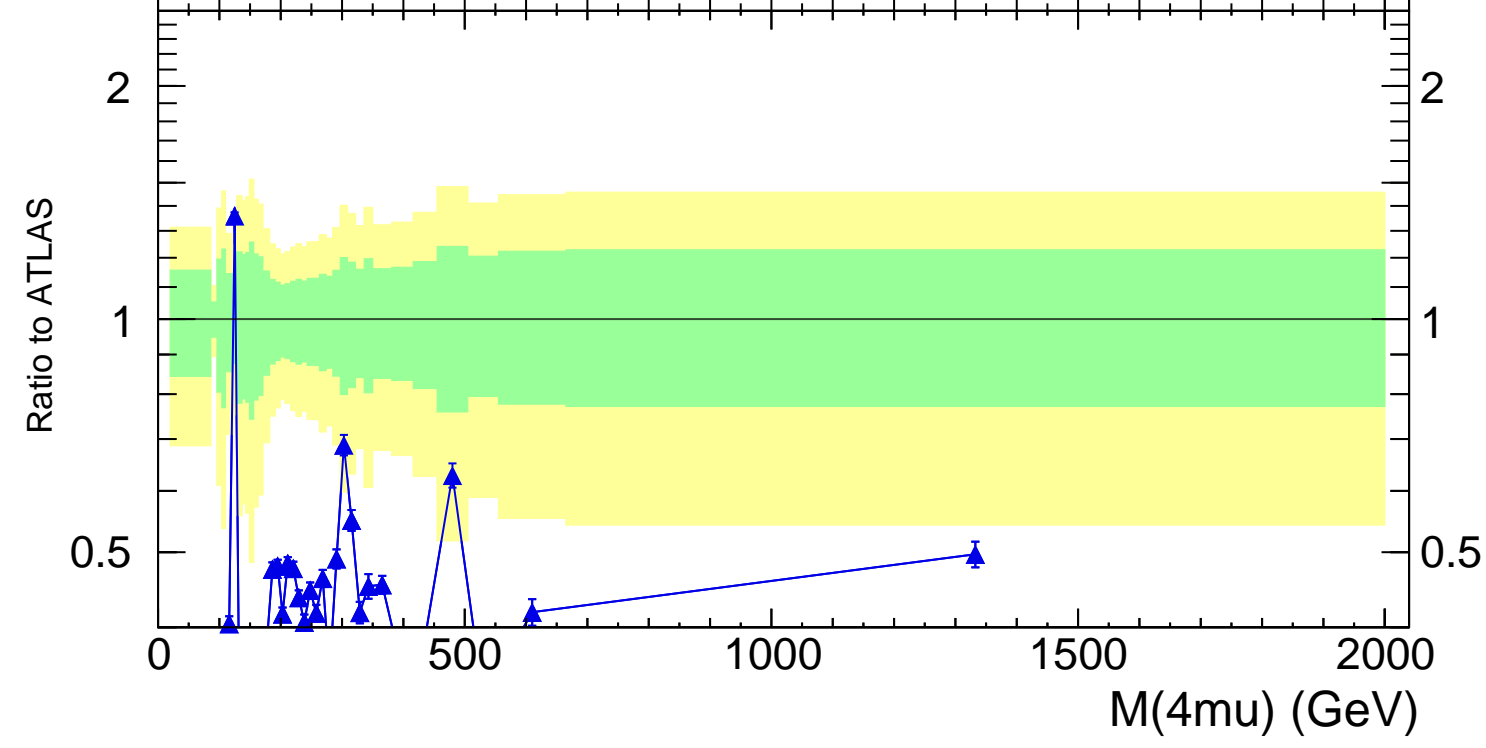

13000 GeV pp

4-lepton

Rivet 3.1.10, 500k events
mcplots.cern.ch [arXiv:1306.3436]