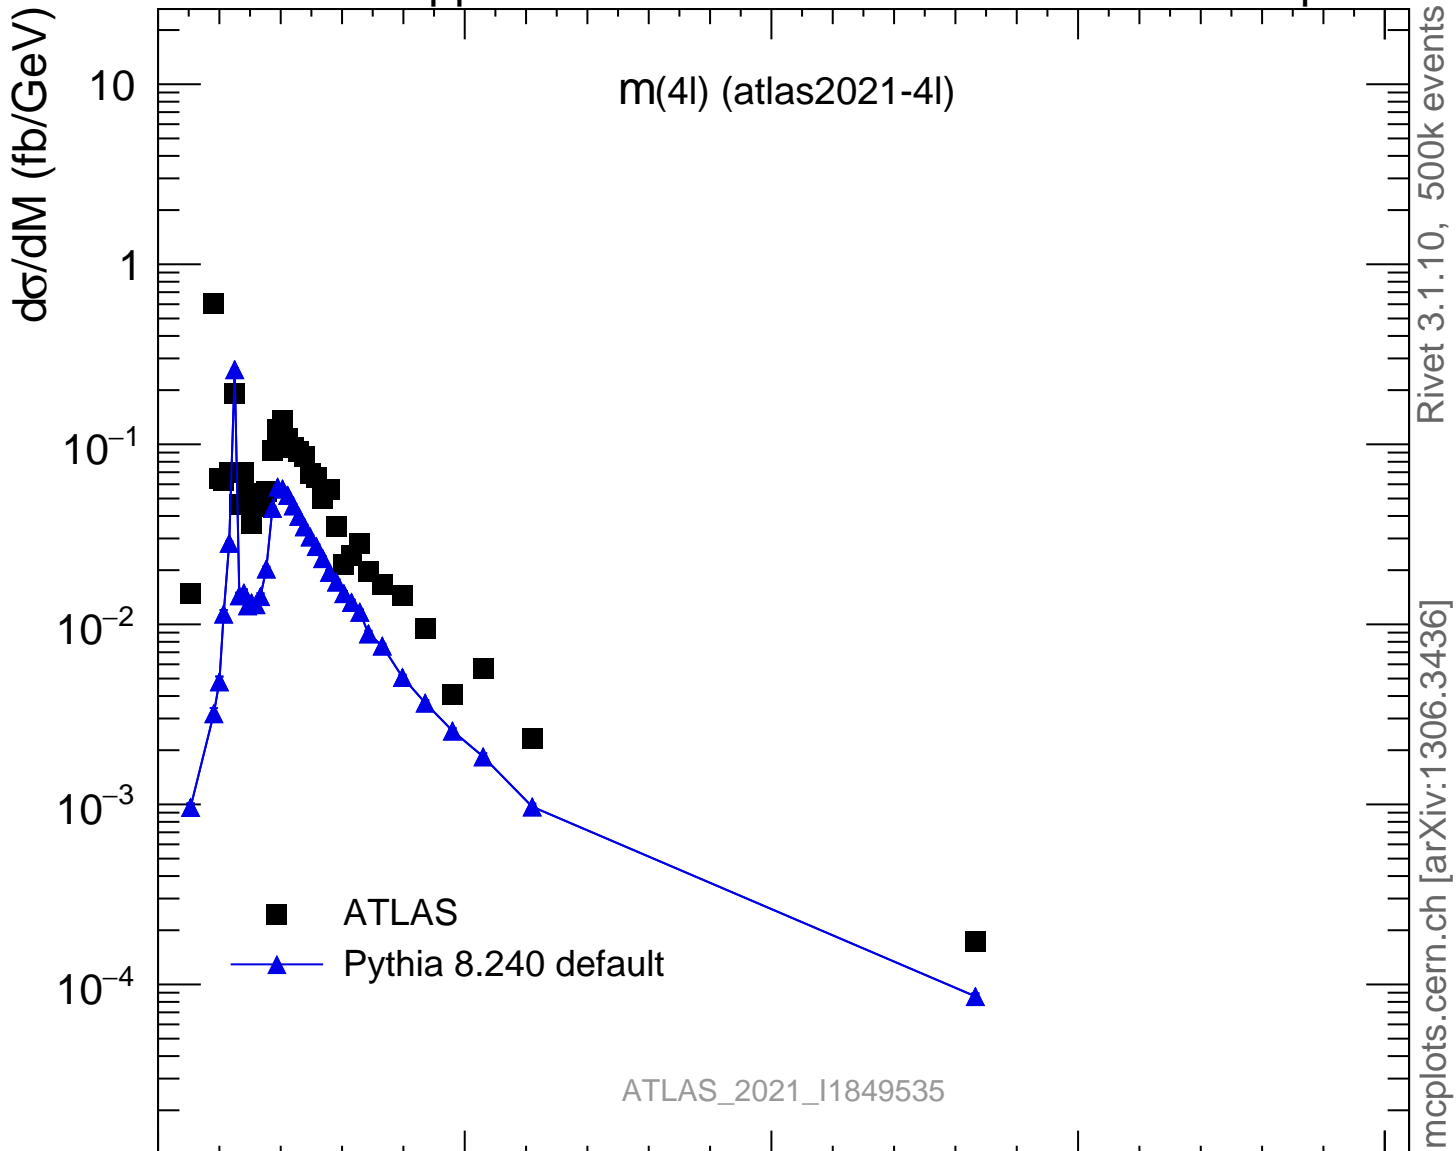

13000 GeV pp

4-lepton

Rivet 3.1.10, 500k events
mcplots.cern.ch [arXiv:1306.3436]