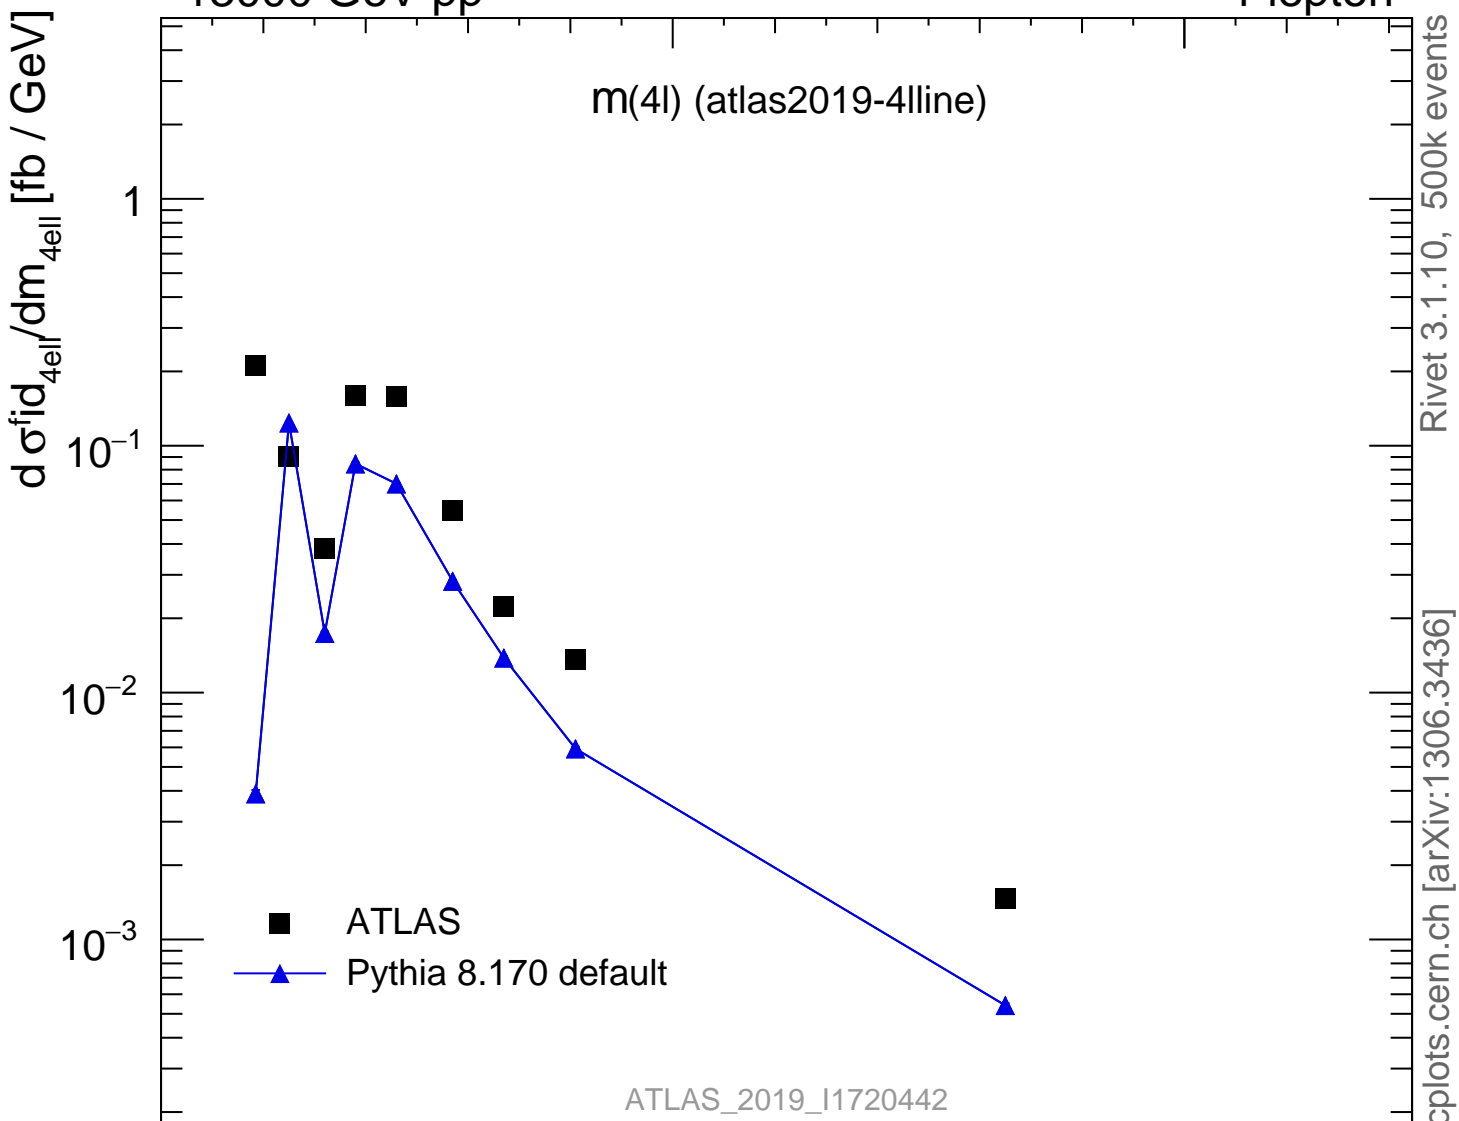

13000 GeV pp

4-lepton

$m(4l)$  (atlas2019-4lline)

Rivet 3.1.10, 500k events  
mcplots.cern.ch [arXiv:1306.3436]