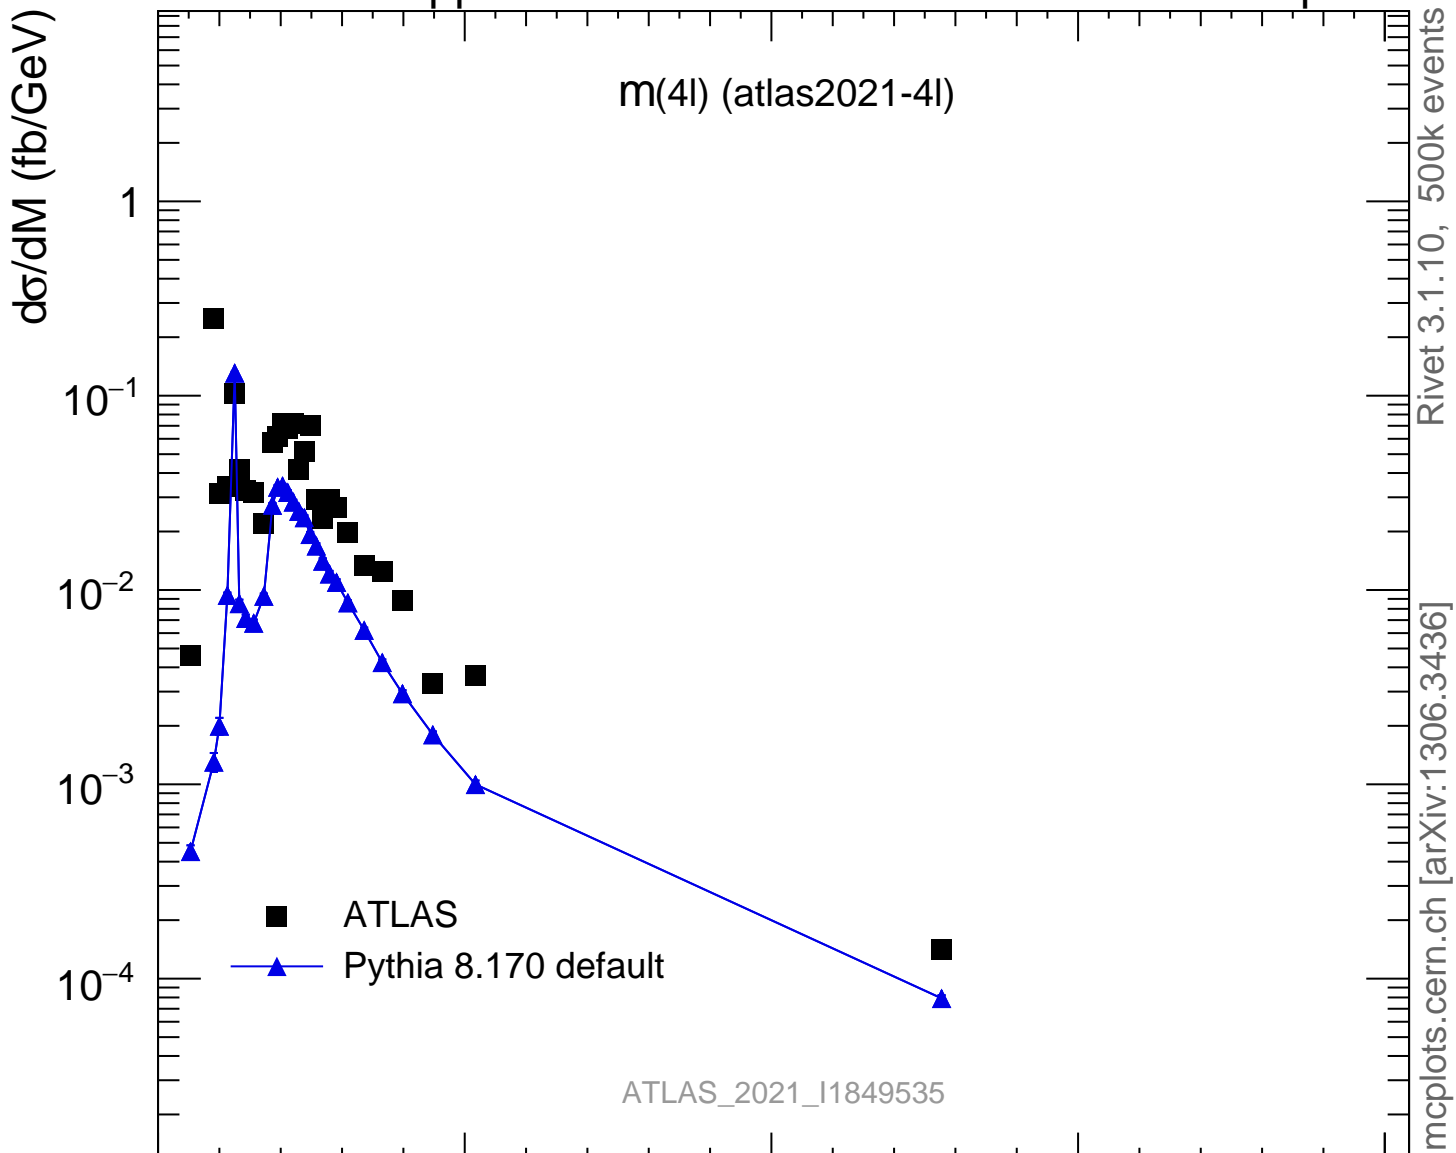

13000 GeV pp

4-lepton

Rivet 3.1.10, 500k events  
mcplots.cern.ch [arXiv:1306.3436]