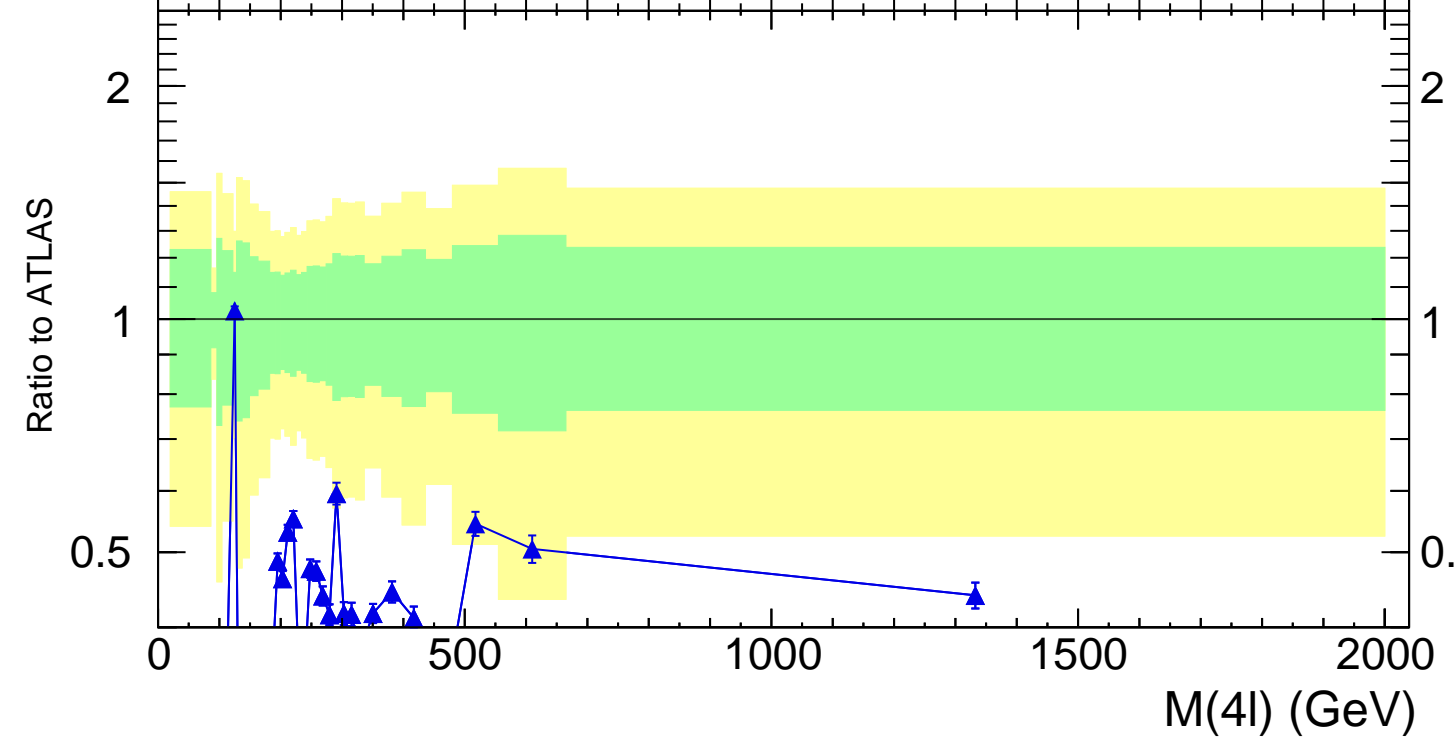

13000 GeV pp

4-lepton

ATLAS\_2021\_I1849535

Rivet 3.1.10, 500k events  
mcplots.cern.ch [arXiv:1306.3436]