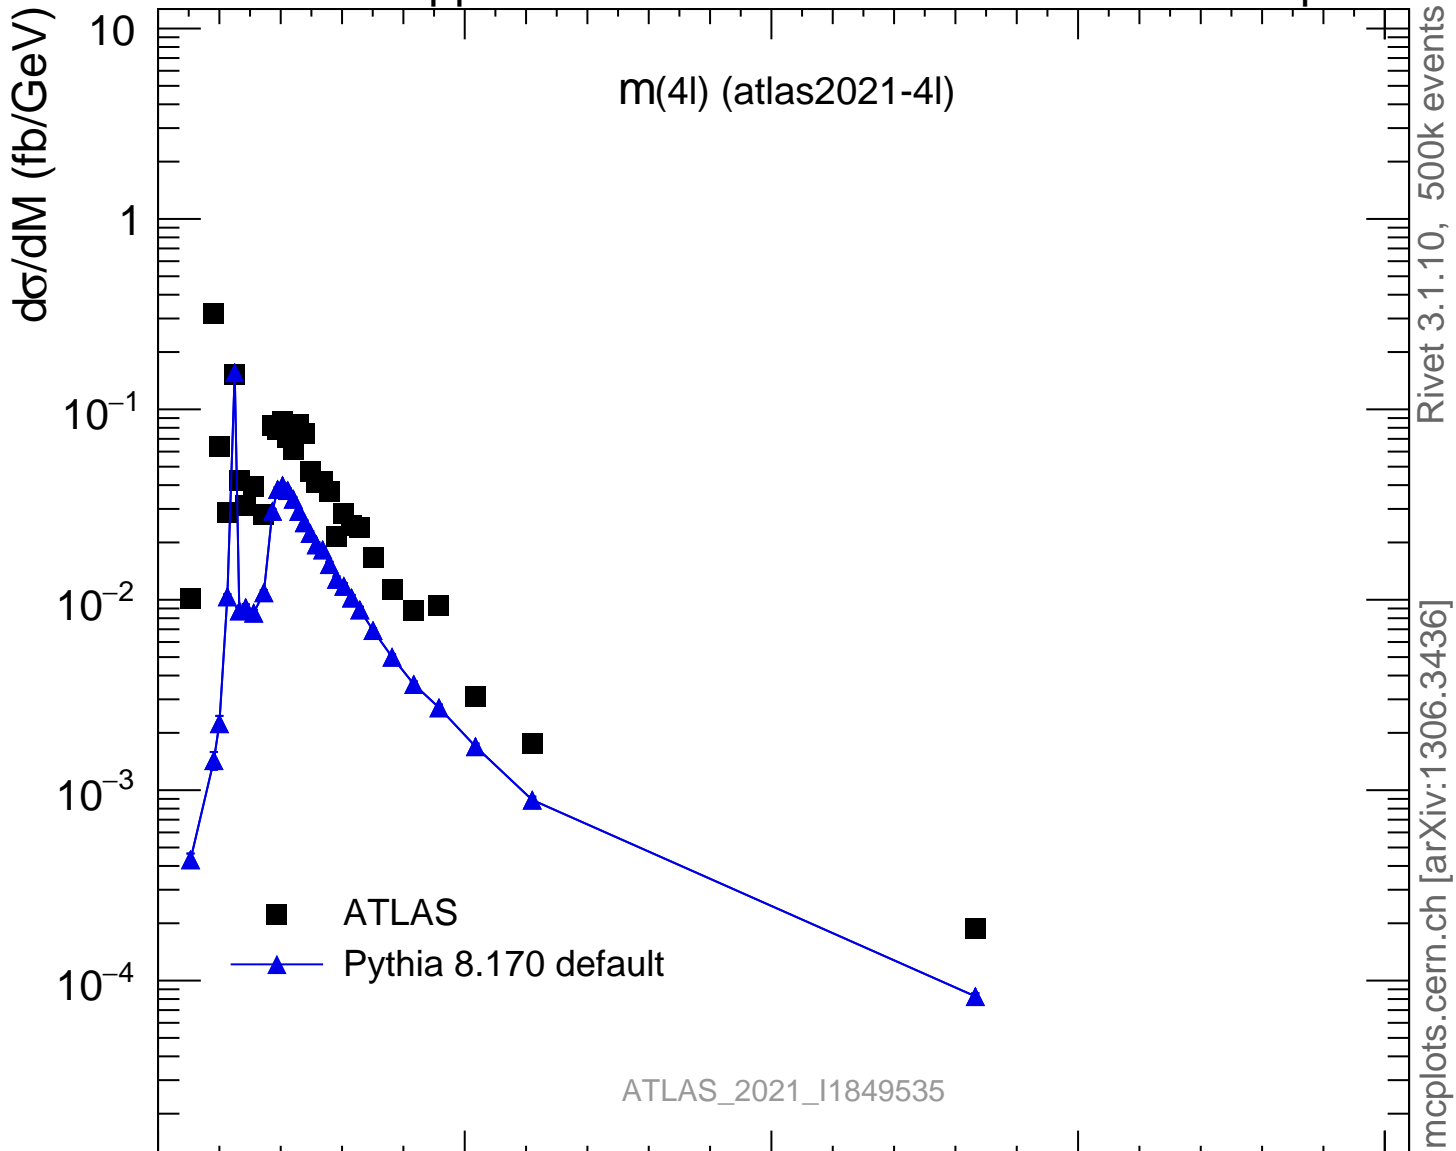

13000 GeV pp

4-lepton

ATLAS\_2021\_I1849535

Rivet 3.1.10, 500k events  
mcplots.cern.ch [arXiv:1306.3436]