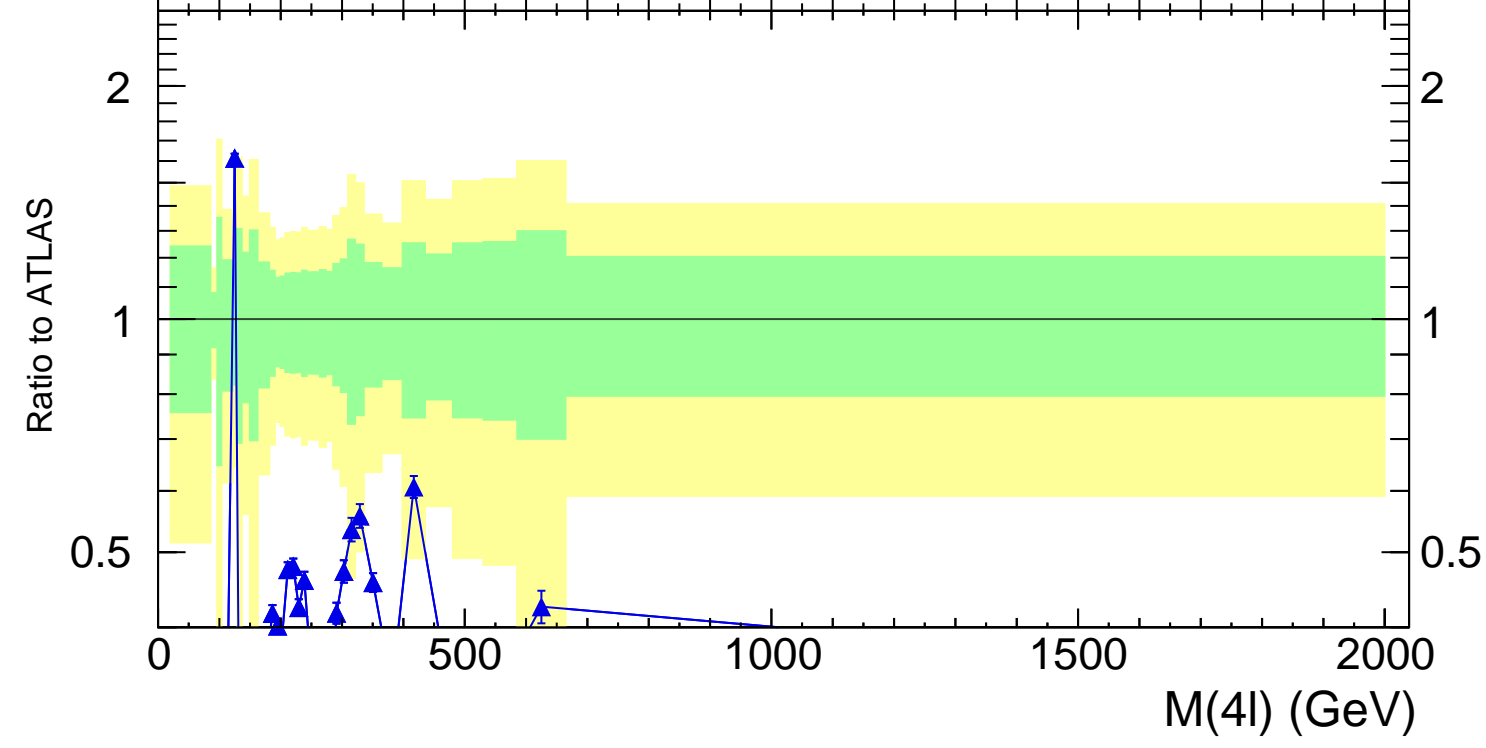

13000 GeV pp

4-lepton

Rivet 3.1.10, 500k events
mcplots.cern.ch [arXiv:1306.3436]