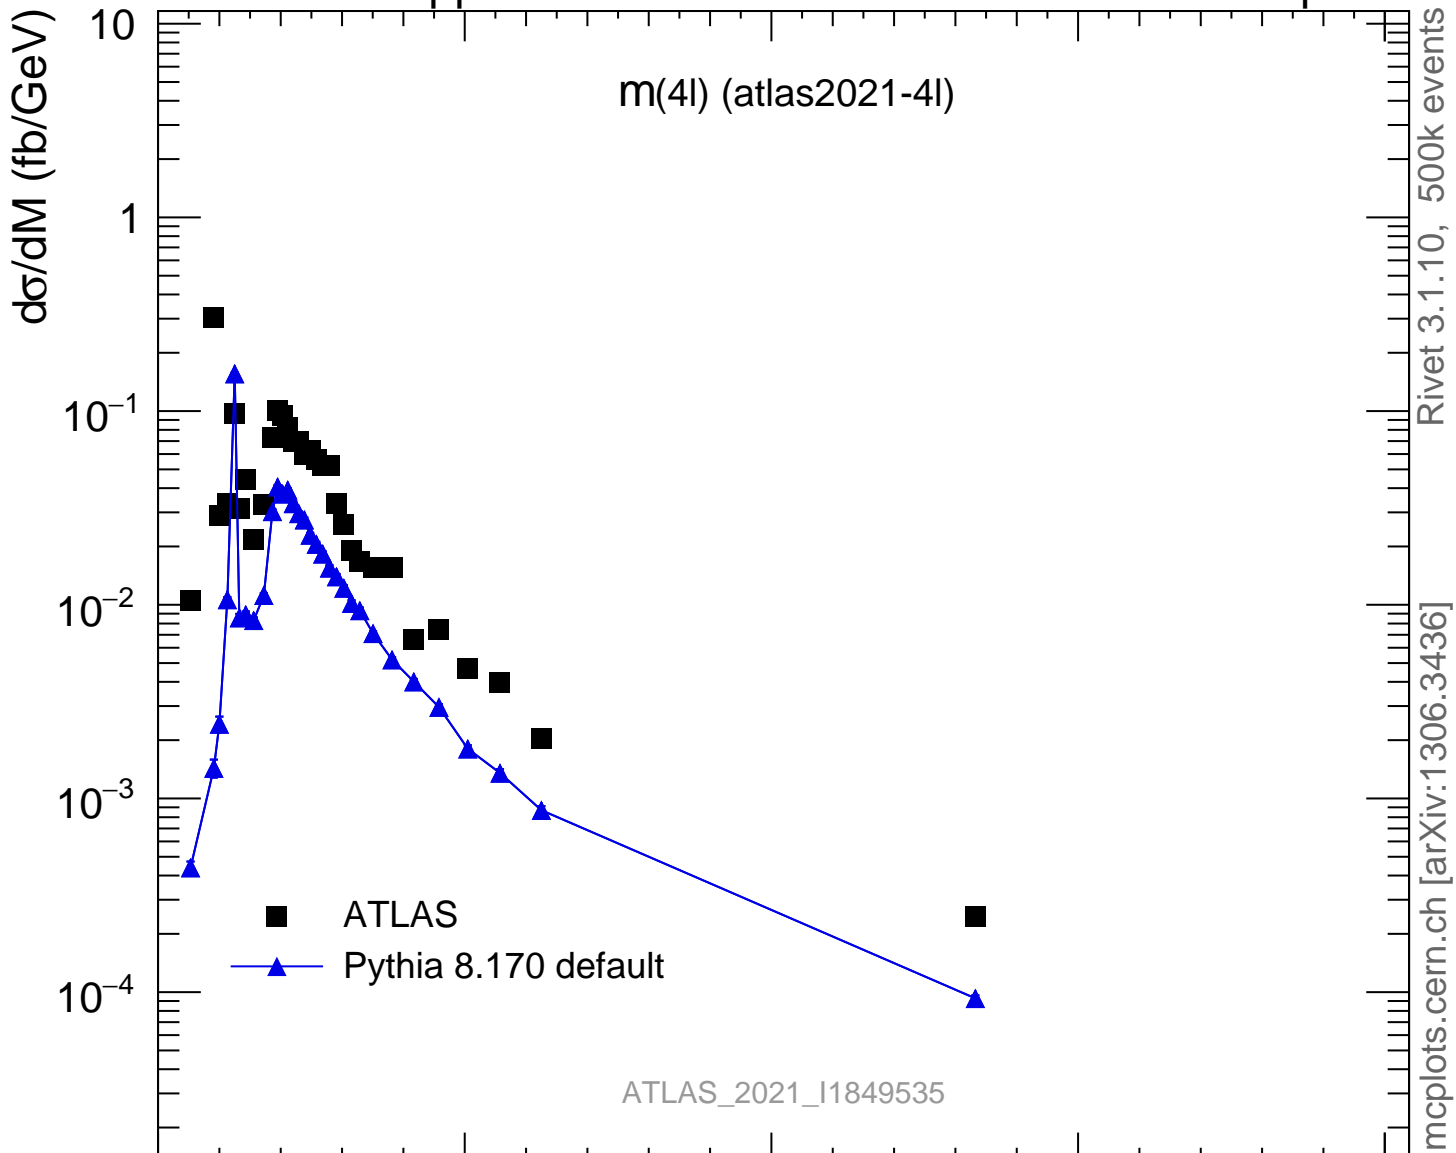

13000 GeV pp

4-lepton

Rivet 3.1.10, 500k events
mcplots.cern.ch [arXiv:1306.3436]