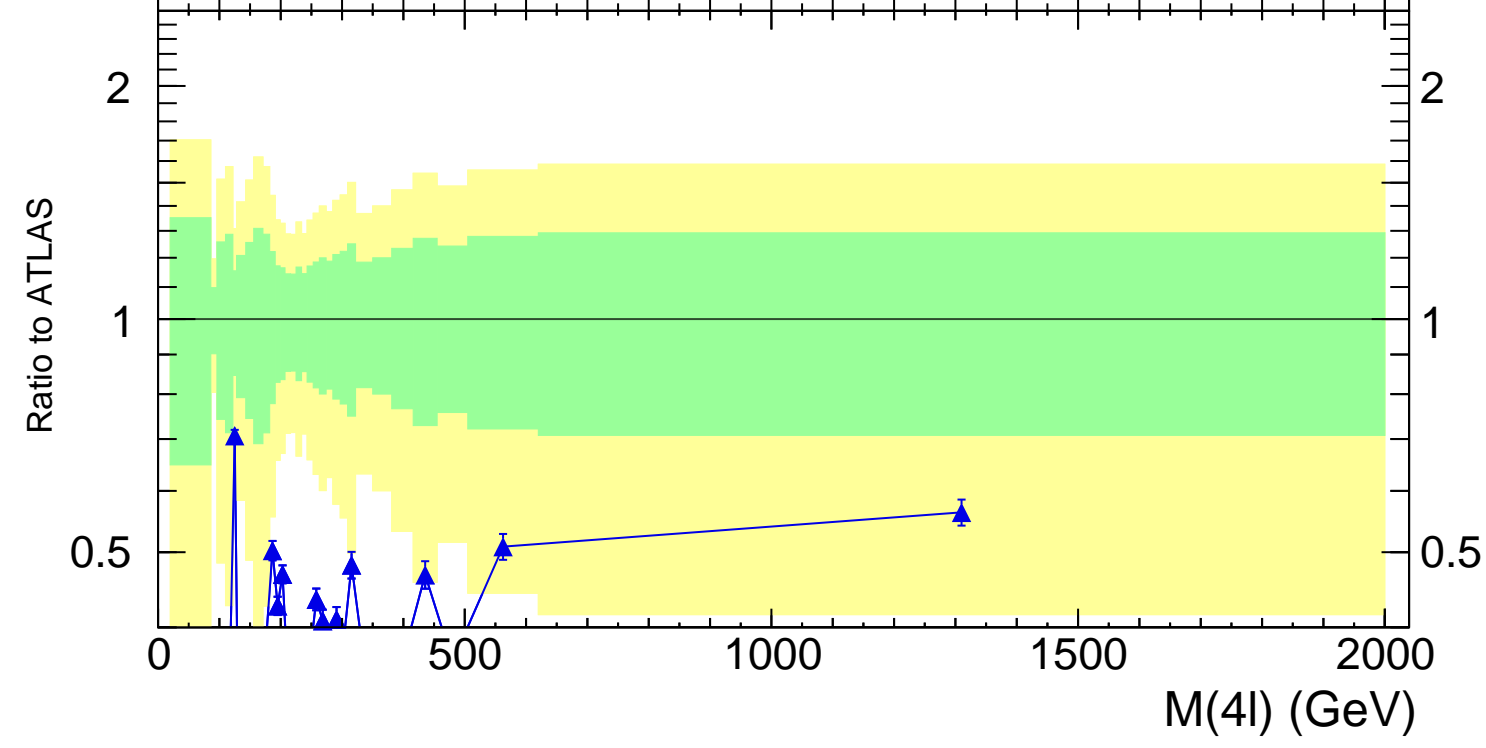

13000 GeV pp

4-lepton

Rivet 3.1.10, 500k events

mcplots.cern.ch [arXiv:1306.3436]