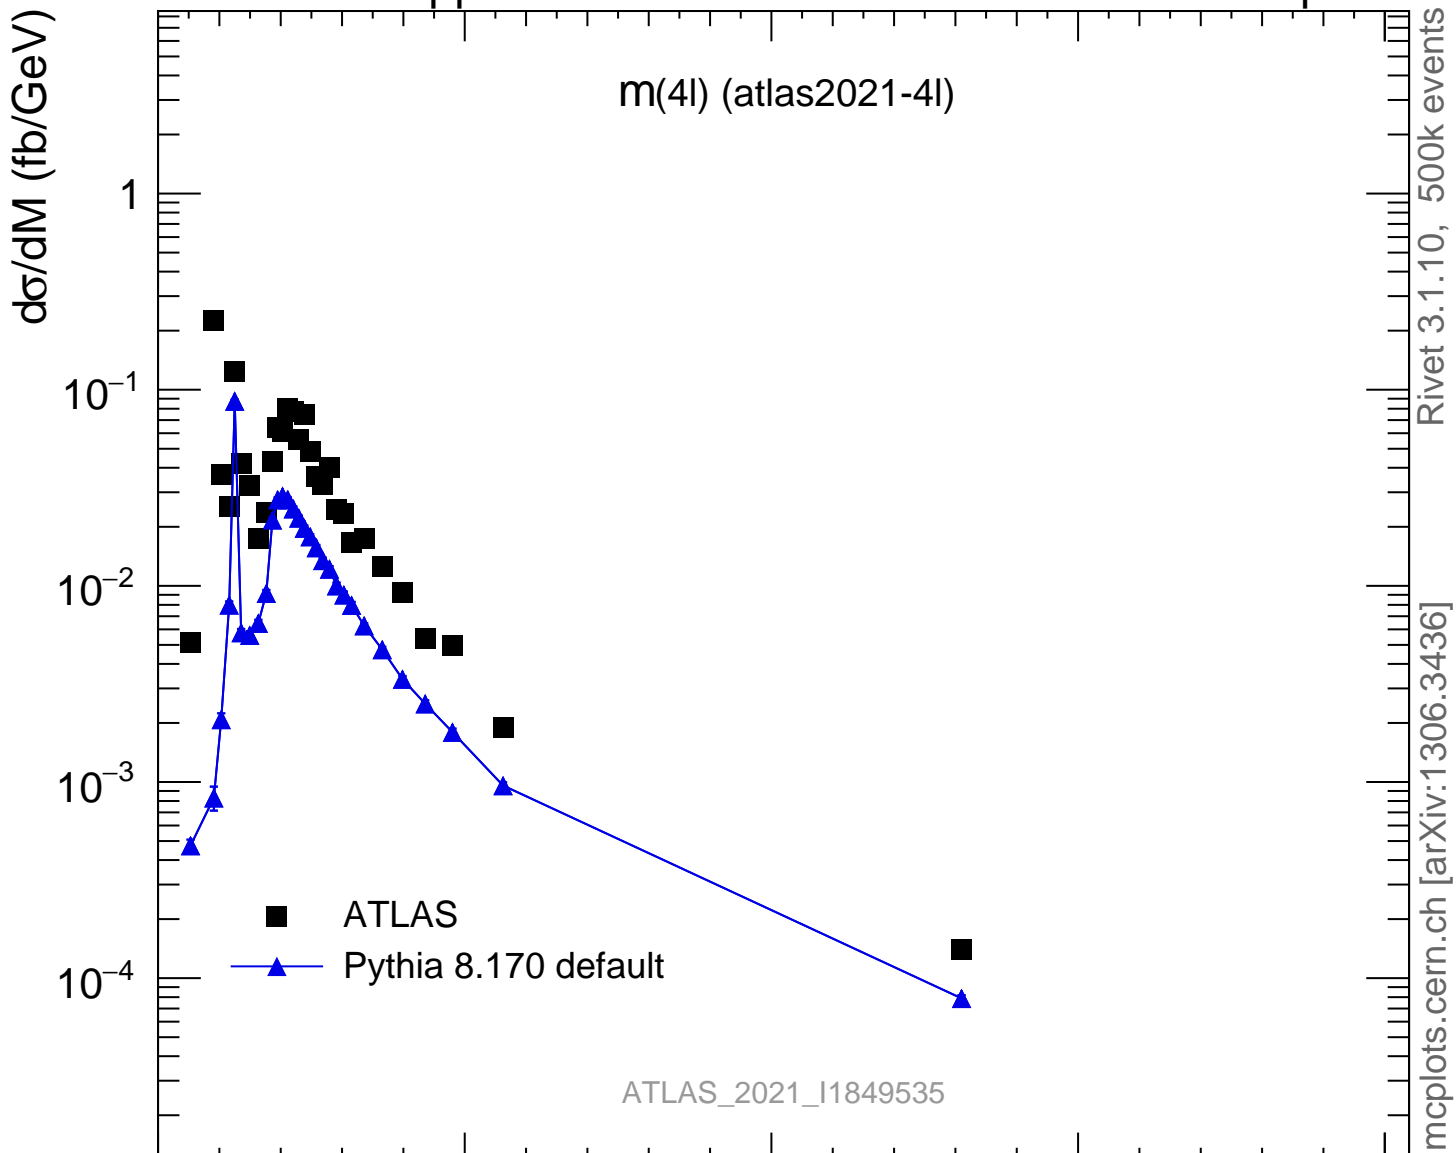

13000 GeV pp

4-lepton

Rivet 3.1.10, 500k events

mcplots.cern.ch [arXiv:1306.3436]