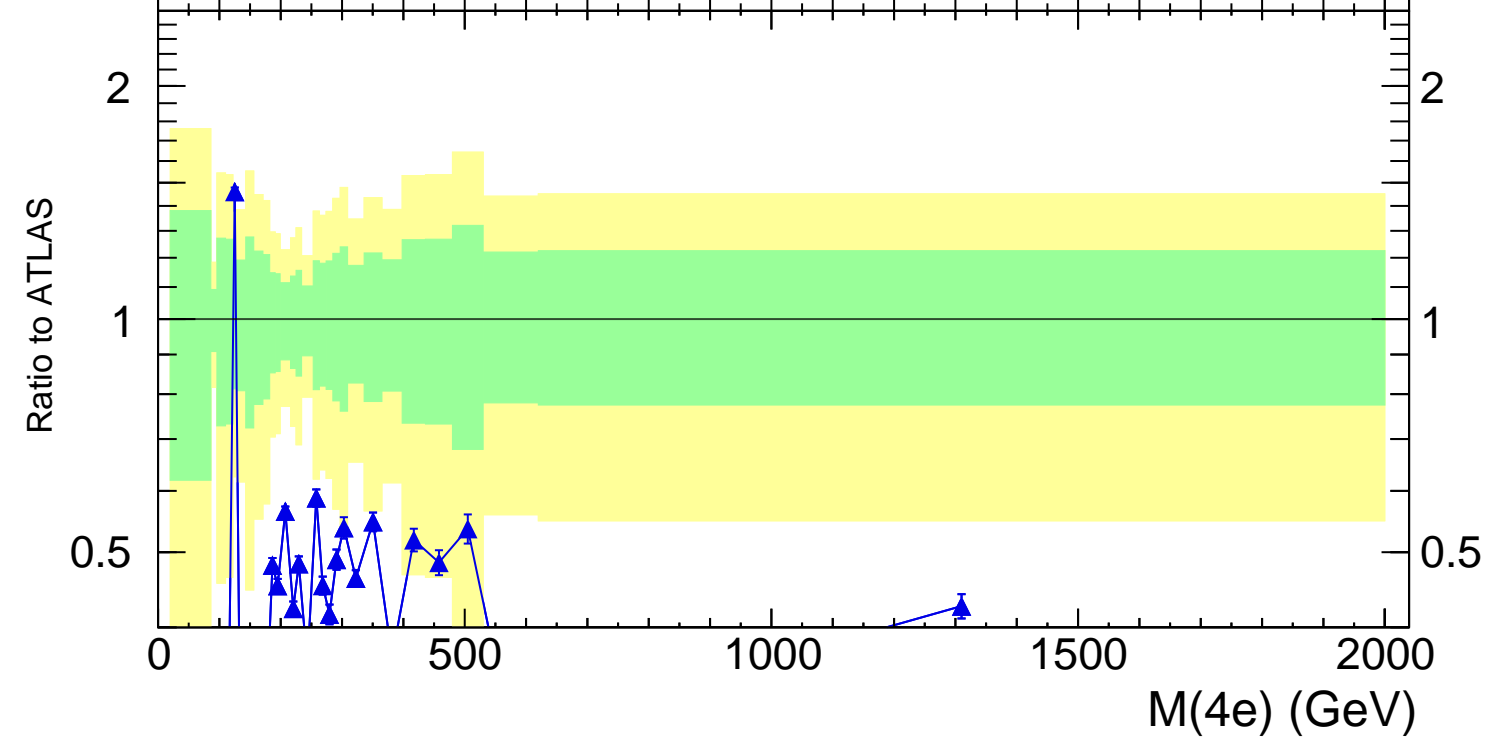

13000 GeV pp

4-lepton

Rivet 3.1.10, 500k events
mcplots.cern.ch [arXiv:1306.3436]