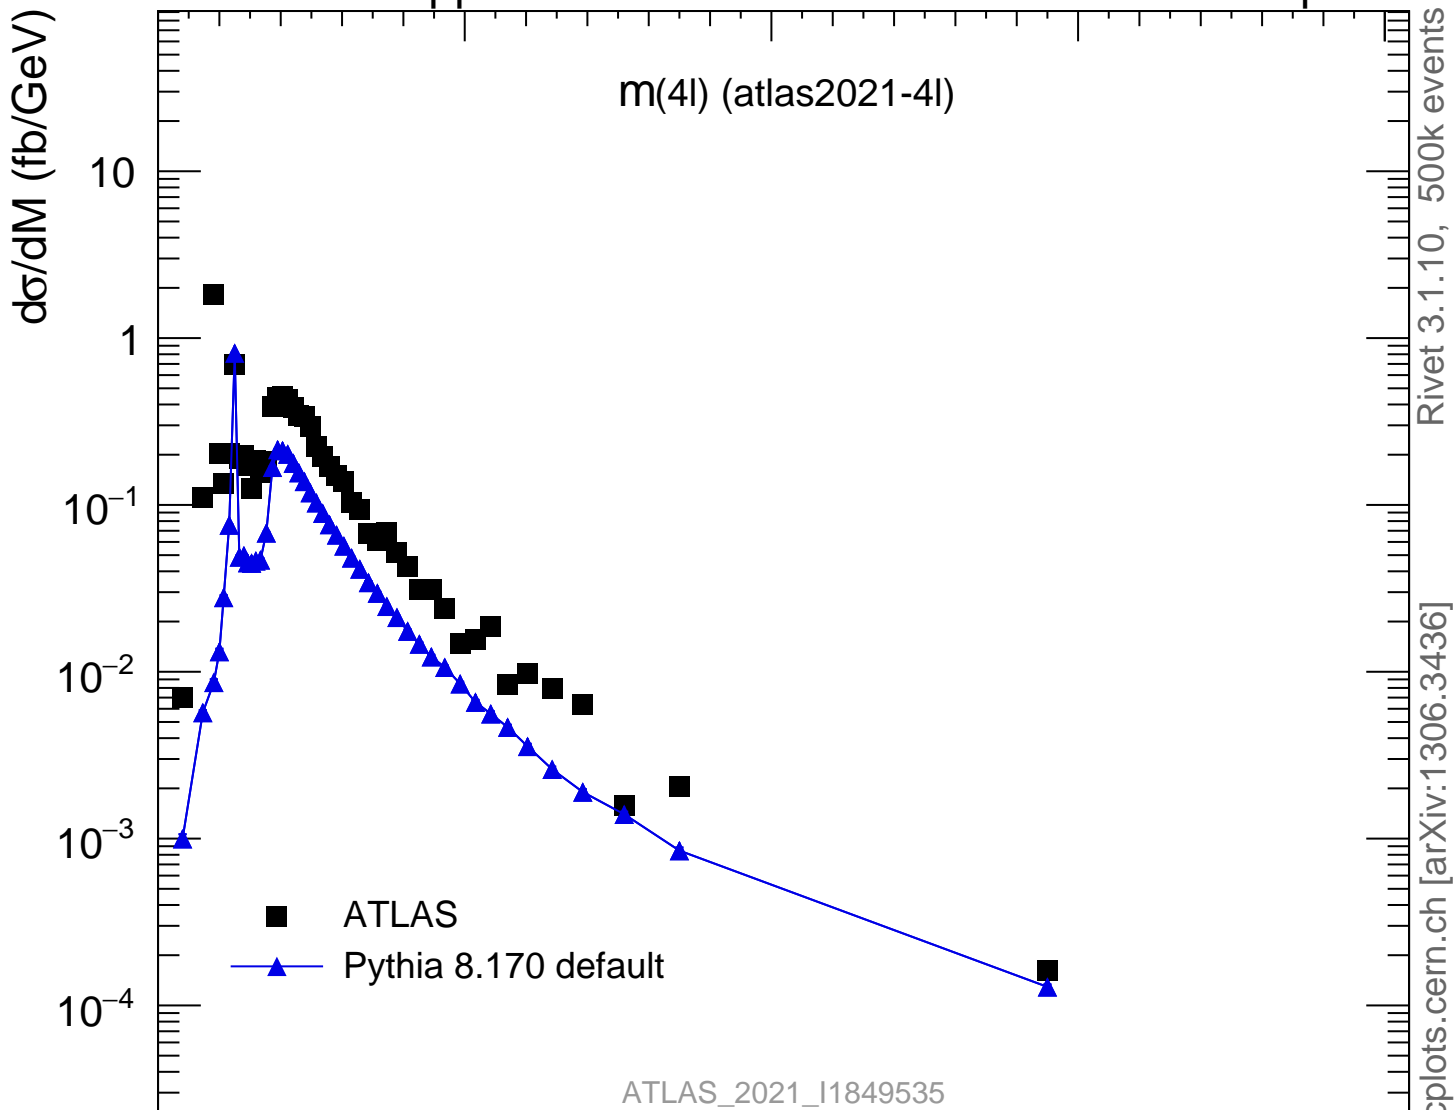

13000 GeV pp

4-lepton

Rivet 3.1.10, 500k events

mcplots.cern.ch [arXiv:1306.3436]