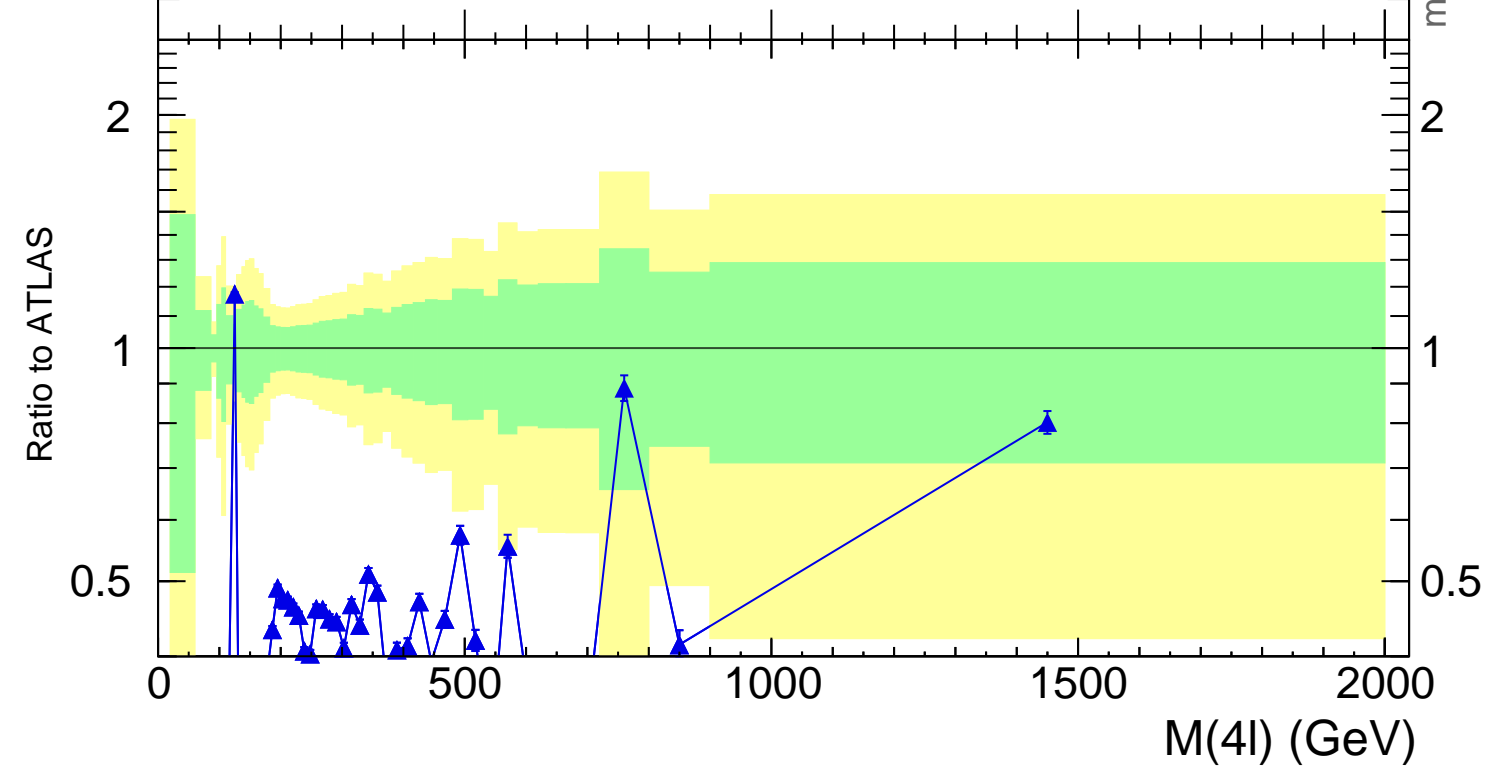

13000 GeV pp

4-lepton

Rivet 3.1.10, 500k events

mcplots.cern.ch [arXiv:1306.3436]